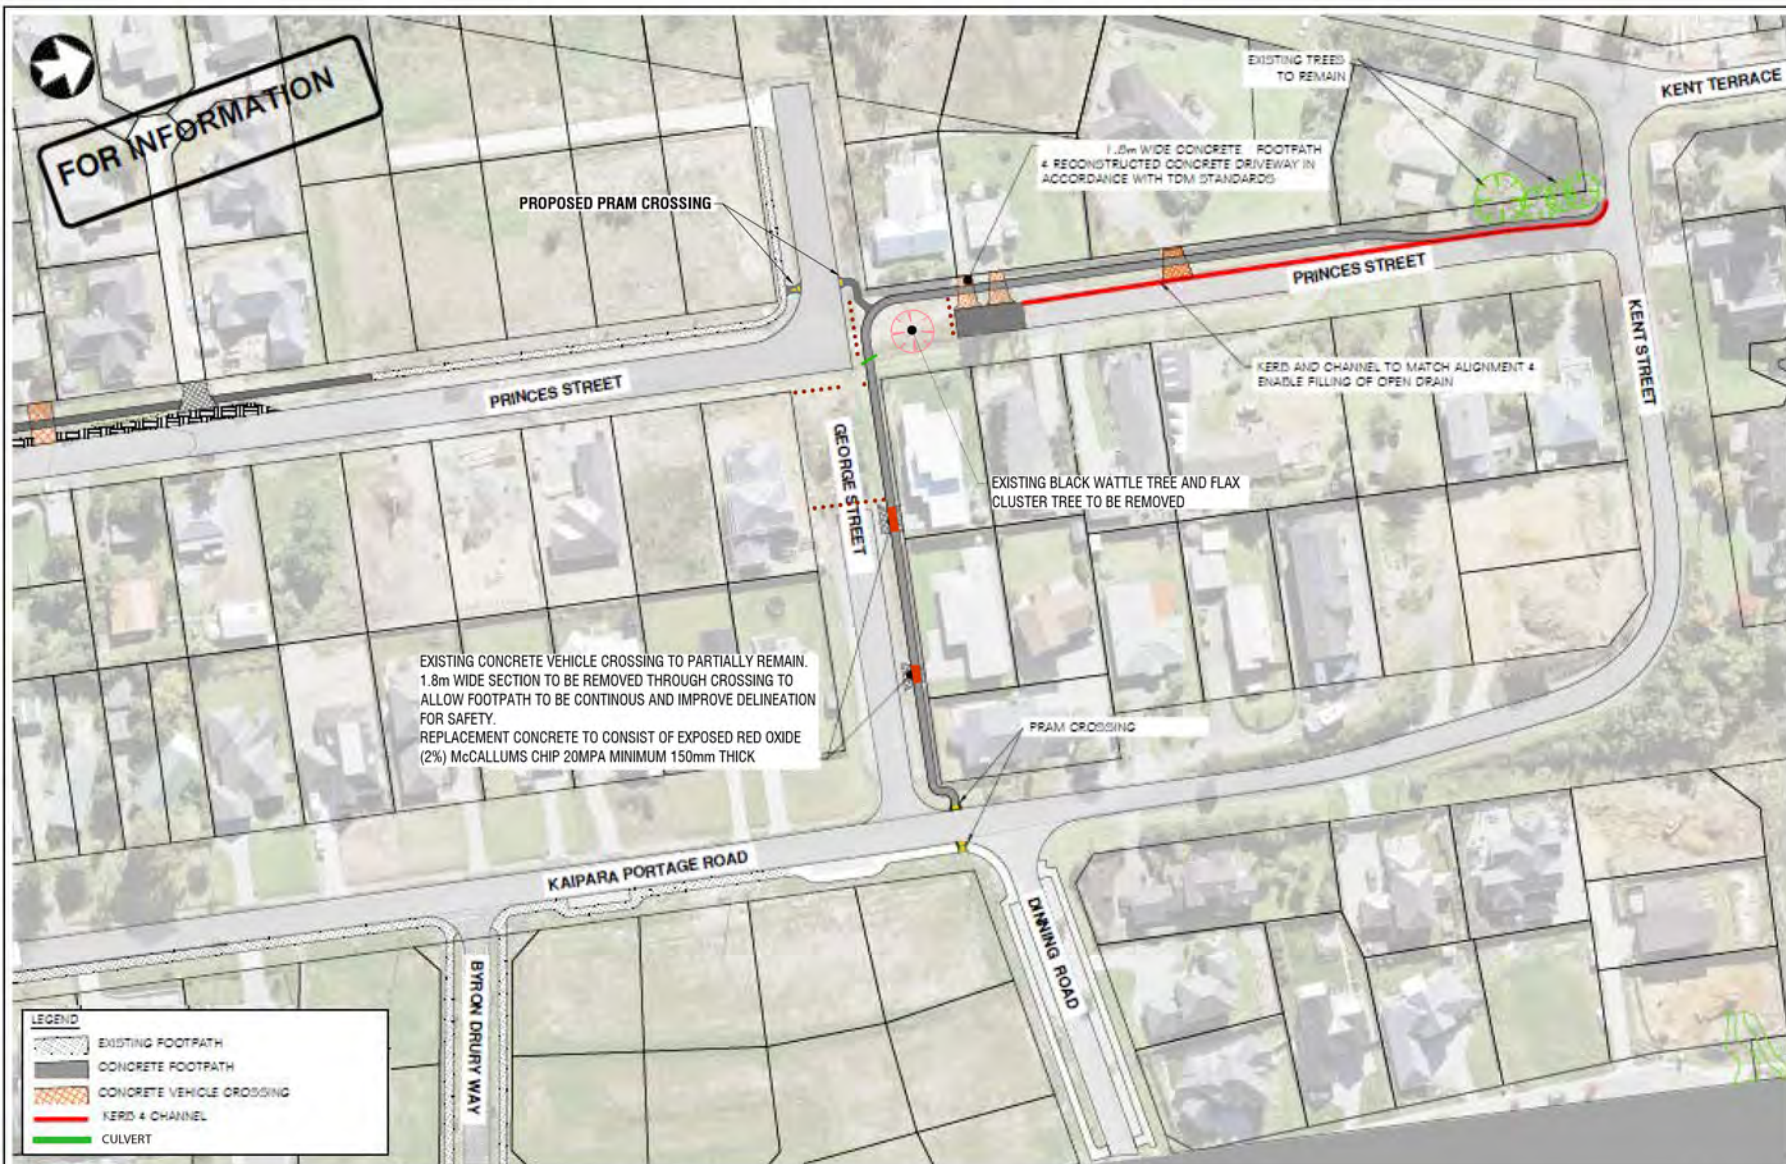

NOT TO SCALE

Aerial photograph
might not reflect
recent changes.

Page 1

Duke Street, Riverhead

Riverhead Footpath Connections

Date: 17/05/2022

For information

NOT TO SCALE

Aerial photograph
might not reflect
recent changes.

Page 2

Date: 17/05/2022

Princes Street, Riverhead

Riverhead Footpath Connections

For information

FOR INFORMATION

NOT TO SCALE

Aerial photograph
might not reflect
recent changes.

Page 3

Date: 17/05/2022

Princes Street, Riverhead

Riverhead Footpath Connections

For information

NOT TO SCALE

Aerial photograph
might not reflect
recent changes.

York Street, Riverhead
Riverhead Footpath Connections

For information