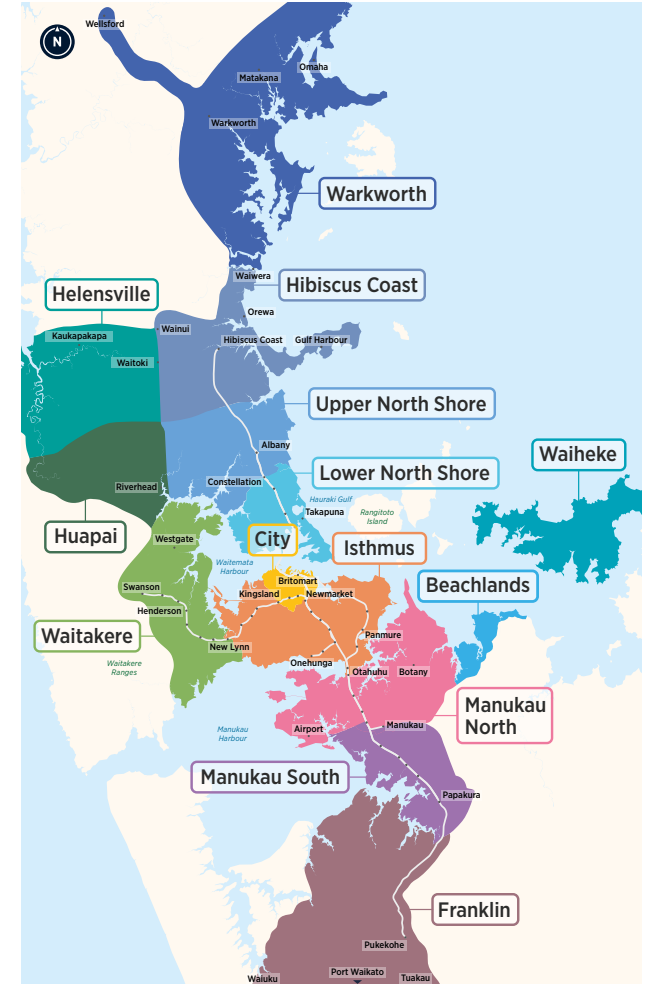

## Routes

- 97B, 97R,** Beach Haven, Highbury, Onewa Rd, Britomart (Lower Albert St)
  - 917** Birkenhead Wharf, Glenfield, Albany Highway, Massey University, Albany Station
  - 931** Chatswood, Highbury, Onewa Rd, Customs St, University of Auckland (Monday to Friday only)
  - 933** Beach Haven Wharf, Lauderdale Rd, Verbena Rd, Highbury, Onewa Rd, Customs St, University of Auckland (Monday to Friday only)
  - 941** Beach Haven, Kaipatiki Rd, Glenfield shops, Smales Farm Station, North Shore Hospital, Takapuna
  - 942** Beach Haven, Highbury, Onewa Rd, Northcote, Akoranga Station, Takapuna
  - 966** Beach Haven, Onewa Rd, Ponsonby, Karangahape Rd, Auckland City Hospital, Newmarket
- Birkenhead to City Ferry  
Beach Haven to City Ferry

Other timetables available in this area that may interest you

Timetable	Routes
Devonport, Bayswater, Hauraki	<b>801, 802, 805, 806, 807, 814, Devonport Ferry, Bayswater Ferry</b>
Campbells Bay, Sunnynook, Milford, Takapuna	<b>82, 83, 842, 843, 845, 856, 871, 907</b>
Long Bay, Torbay, Browns Bay, Mairangi Bay	<b>83, 856, 861, 865, 878</b>
Glenfield, Bayview, Windy Ridge	<b>95B, 95C, 906, 917, 939, 941, Birkenhead Ferry</b>
Hillcrest, Northcote	<b>923, 924, 926, 928, 942</b>
Greenhithe, Unsworth Heights, Wairau Valley	<b>120, 901, 906, 907</b>
Albany	<b>883, 884, 885, 861, 866, 889, 917</b>
Hibiscus Coast	<b>128, 981, 982, 983, 984, 985, 986, 988, 989, NX1, Gulf Harbour Ferry</b>

Hibiscus Coast Station, Albany Station, Britomart (Lower Albert St) via all Northern Busway stations **NX1**

Albany Station, City universities, Wellesley St via all Northern Busway stations **NX2**

Warkworth **995, 996, 997, 998**

## Fare Zones & Boundaries

- Warkworth
- Huapai
- Manukau North
- Hibiscus Coast
- Waitakere
- Manukau South
- Upper North Shore
- City
- Franklin
- Lower North Shore
- Isthmus
- Beachlands
- Helensville
- Waiheke