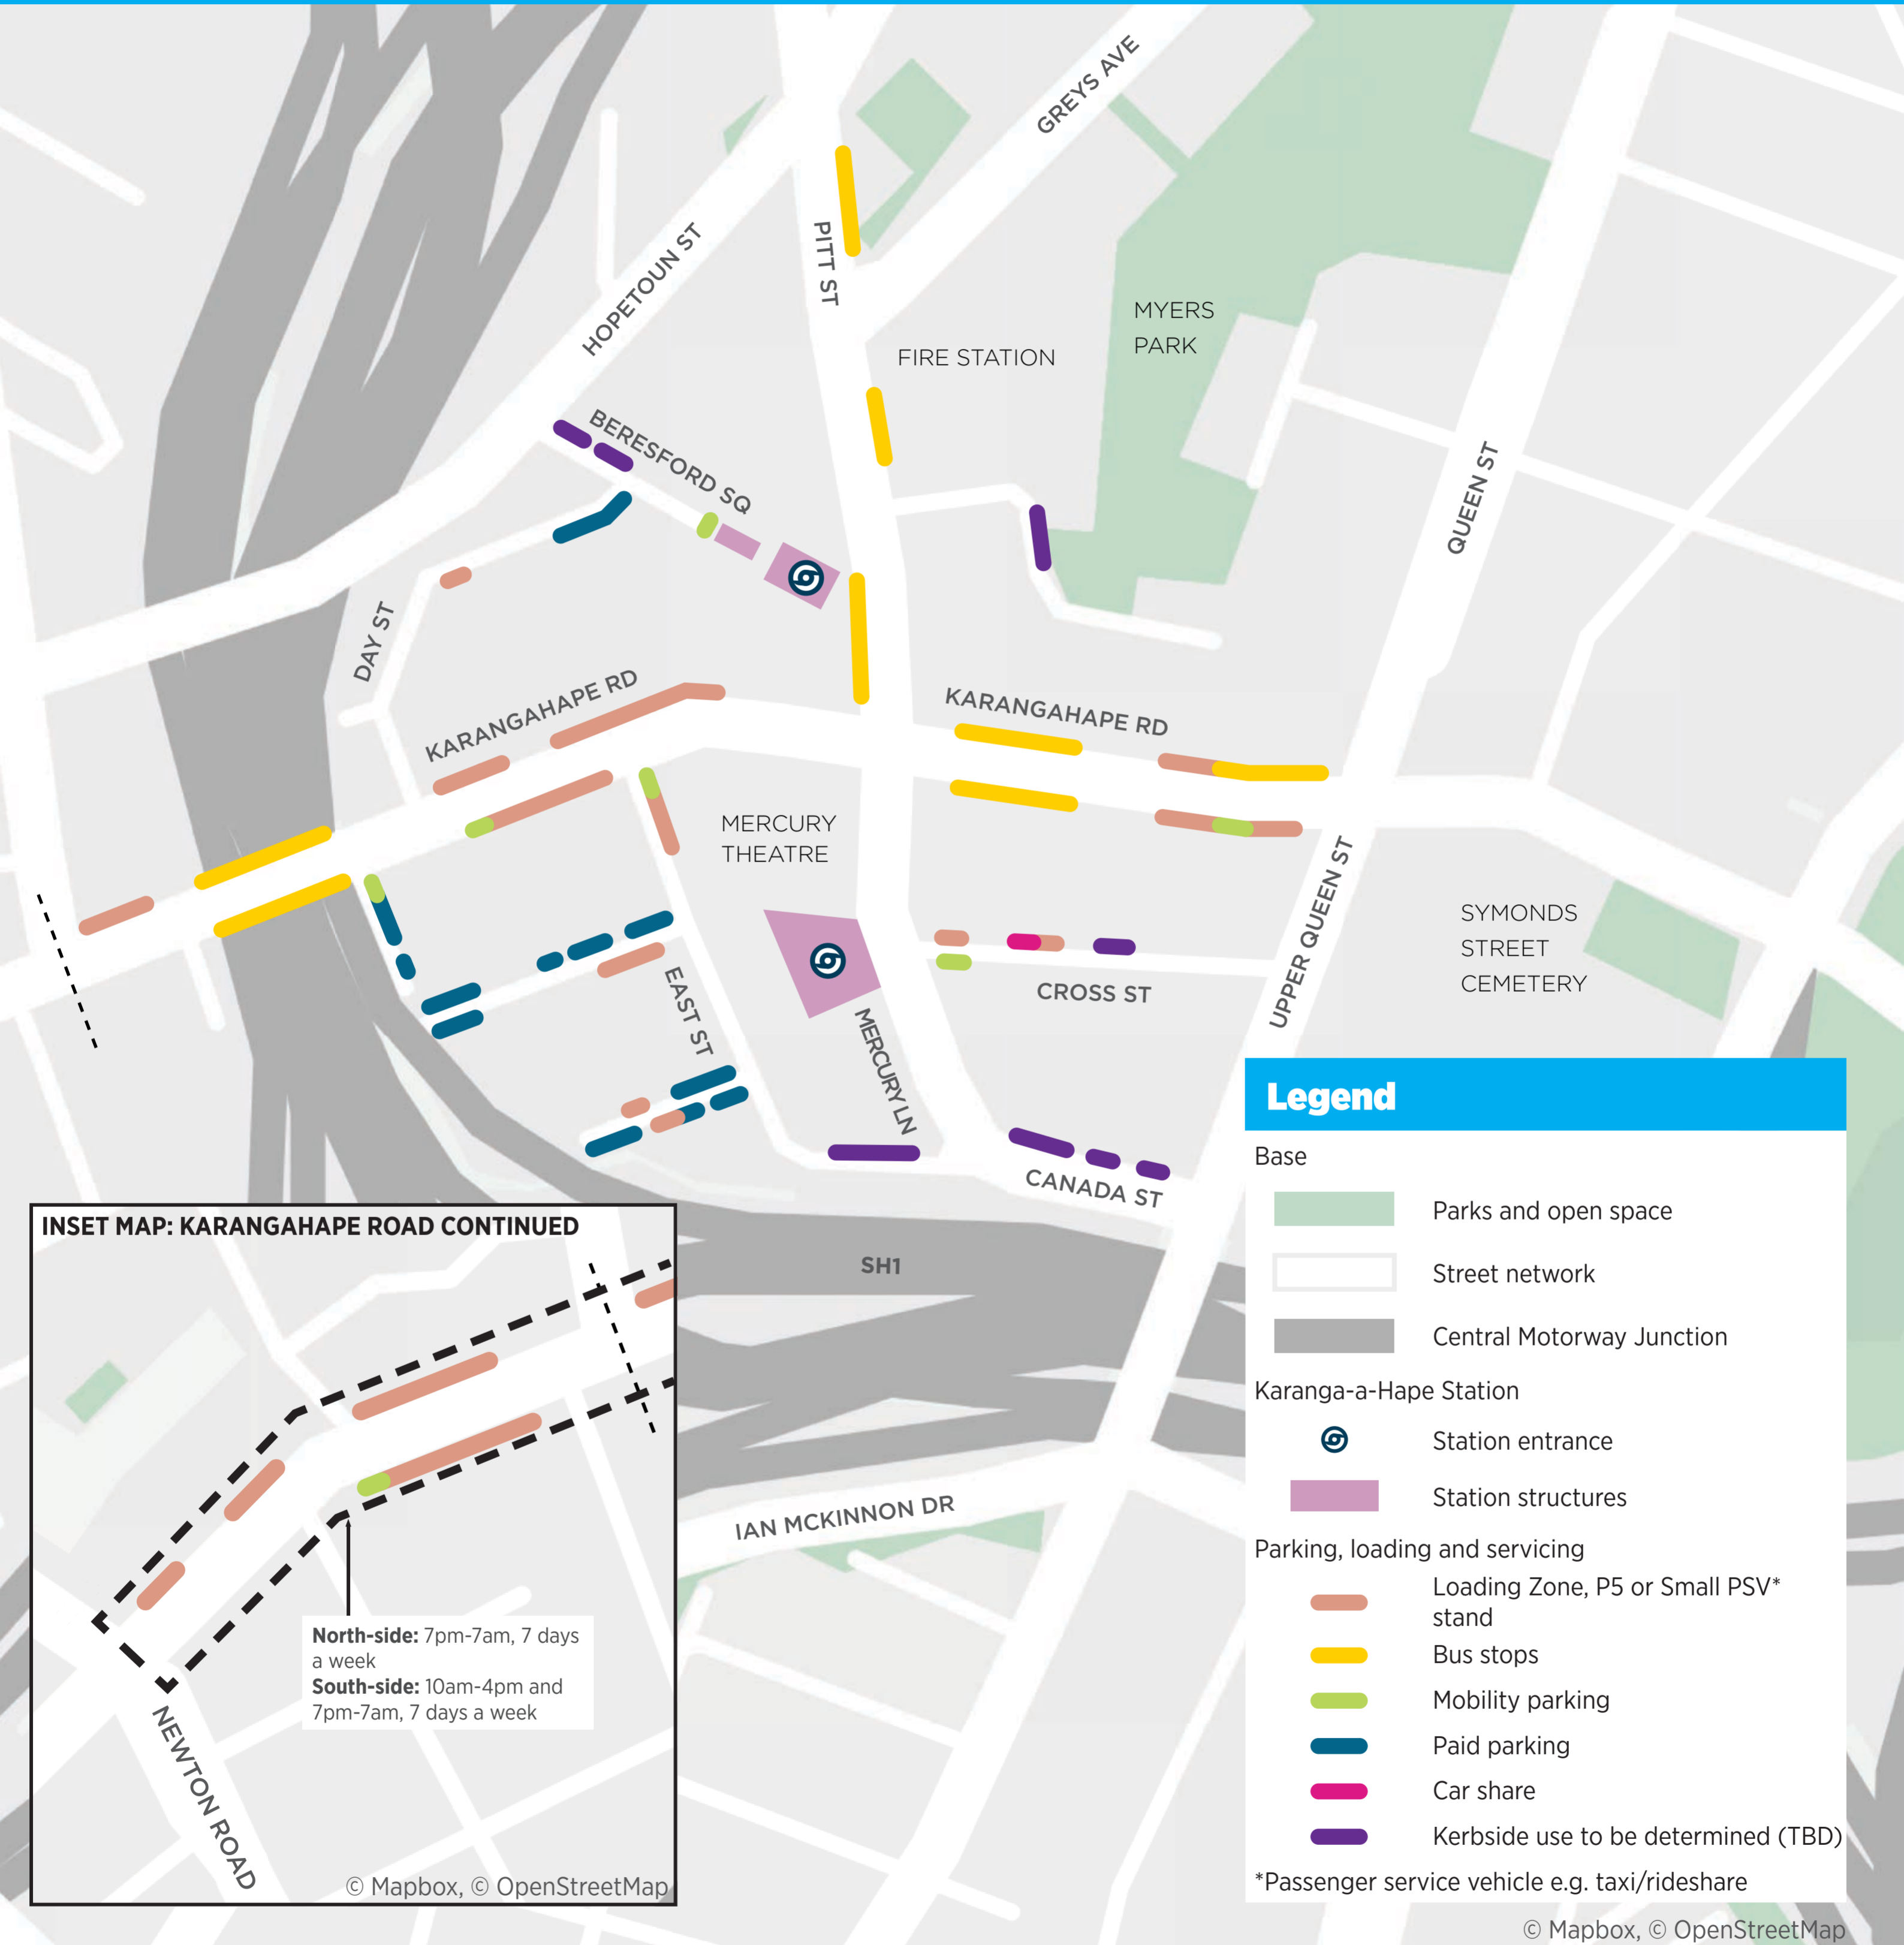

Karanga-a-Hape Station Neighbourhood and Bus Improvements

Proposed Parking, Loading and Servicing Layout

For more information about the Karanga-a-Hape Station neighbourhood network improvements project go to [AT.govt.nz/projects-roadworks/karanga-a-hape-station-neighbourhood-and-bus-improvements-project/](https://www.at.govt.nz/projects-roadworks/karanga-a-hape-station-neighbourhood-and-bus-improvements-project/)