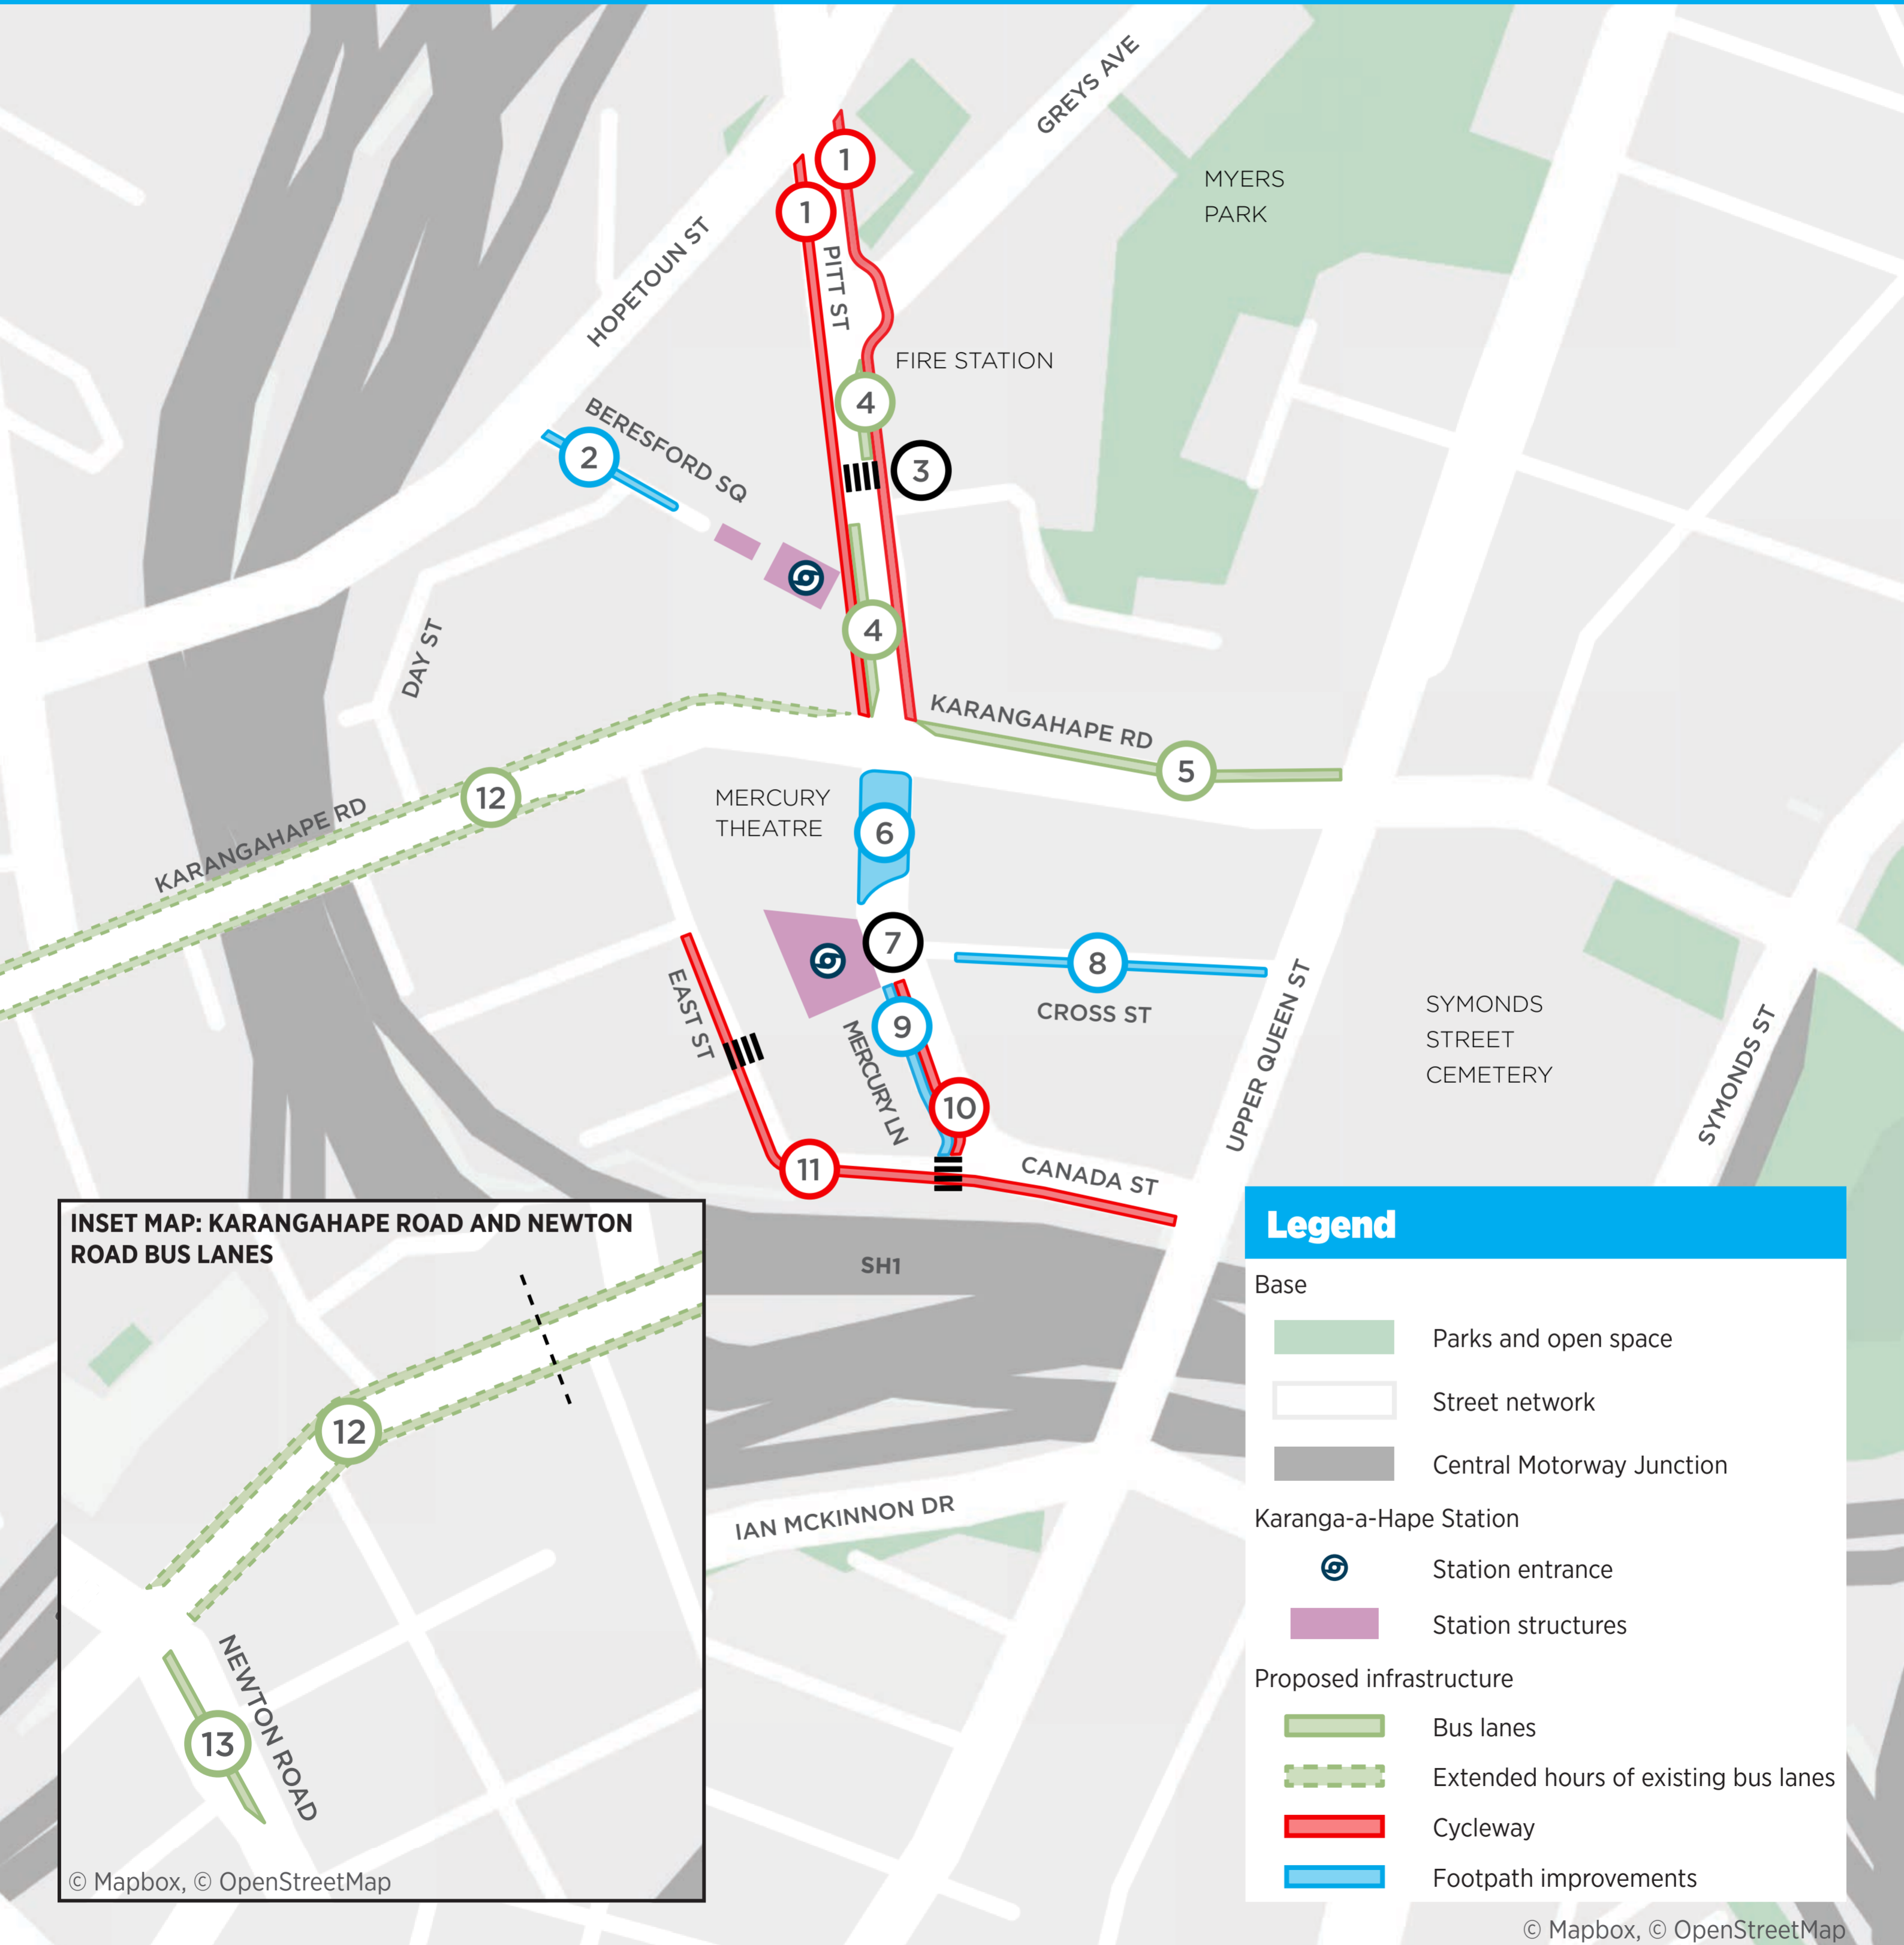

# Karanga-a-Hape Station Neighbourhood and Bus Improvements

## Proposed Neighbourhood Improvements

For more information about the Karanga-a-Hape Station neighbourhood network improvements project go to [AT.govt.nz/projects-roadworks/karanga-a-hape-station-neighbourhood-and-bus-improvements-project/](https://www.at.govt.nz/projects-roadworks/karanga-a-hape-station-neighbourhood-and-bus-improvements-project/)