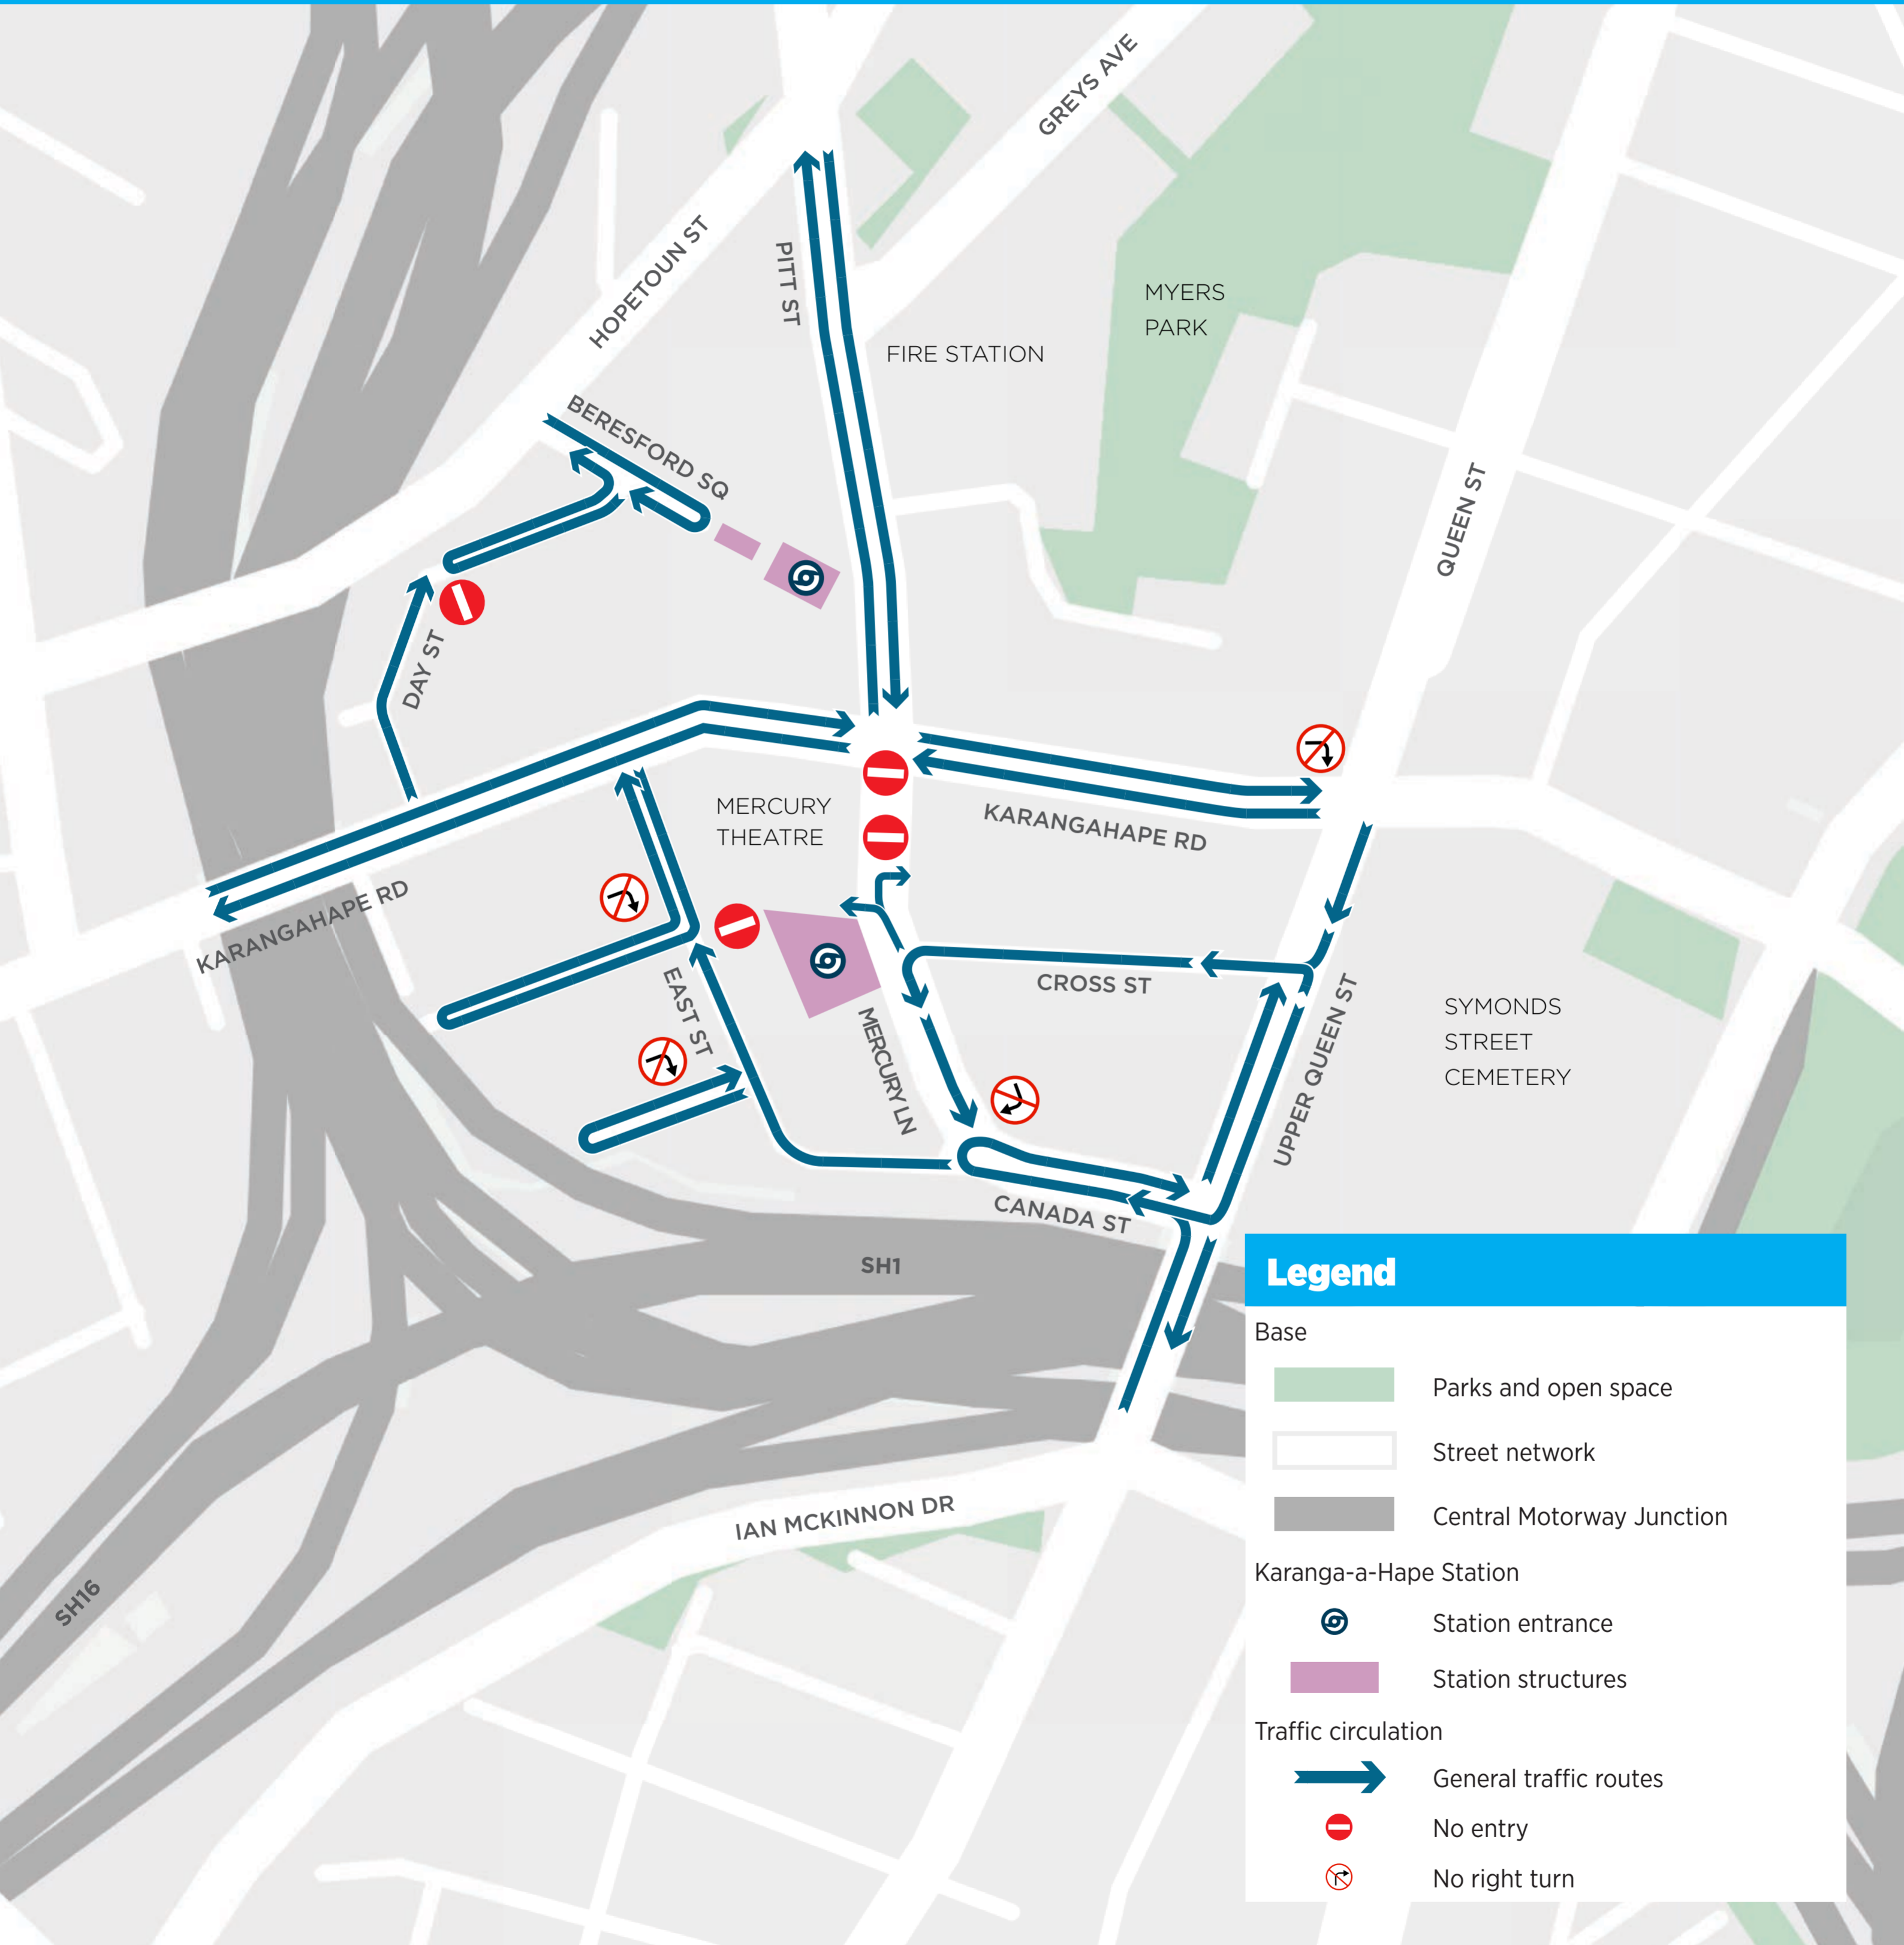

Karanga-a-Hape Station Neighbourhood and Bus Improvements

Proposed Traffic Circulation Plan

For more information about the Karanga-a-Hape Station neighbourhood network improvements project go to [AT.govt.nz/projects-roadworks/karanga-a-hape-station-neighbourhood-and-bus-improvements-project/](https://at.govt.nz/projects-roadworks/karanga-a-hape-station-neighbourhood-and-bus-improvements-project/)