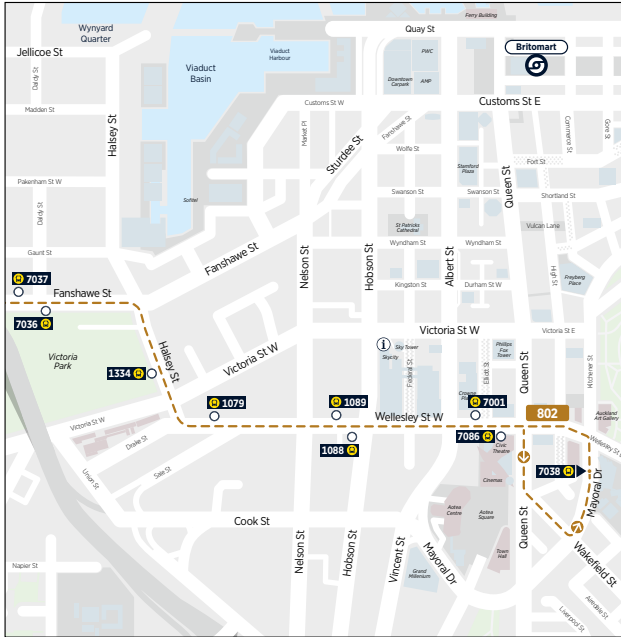

City Centre