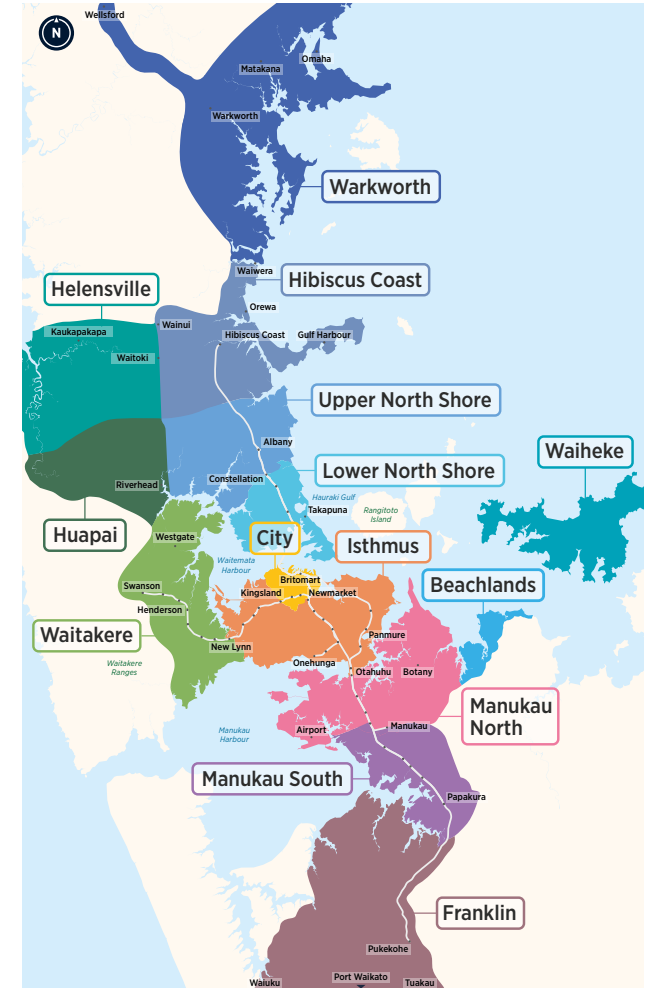

# Devonport Bayswater Hauraki

Northern Bus & Ferry Timetable

- 801**
- 802**
- 805**
- 806**
- 807**
- 814**

## Routes

- 801** Bayswater Ferry Terminal, Takapuna, Akoranga Station
  - 802** Bayswater, Esmonde Rd, Wellesley St, City Centre (Mayoral Dr) (Monday to Friday peak only)
  - 805** Devonport Ferry Terminal, Ngataringa Rd, Belmont
  - 806** Stanley Point, Devonport Ferry Terminal
  - 807** Cheltenham, Devonport Ferry Terminal
  - 814** Devonport Ferry Terminal, Narrow Neck, Takapuna, Akoranga Station
- Devonport to City Ferry  
Bayswater to City Ferry  
Devonport to Waiheke Island Ferry

Other timetables available in this area that may interest you

Timetable	Routes
Campbells Bay, Sunnynook, Milford, Takapuna	<b>82, 83, 842, 843, 845, 856, 871, 907</b>
Long Bay, Torbay, Browns Bay, Mairangi Bay	<b>83, 856, 861, 865, 878</b>
Beach Haven, Birkenhead	<b>97B, 97R, 917, 931, 933, 941, 942, 966, Beach Haven Ferry, Birkenhead Ferry</b>
Glenfield, Bayview, Windy Ridge	<b>95B, 95C, 906, 917, 939, 941, Birkenhead Ferry</b>
Hillcrest, Northcote	<b>923, 924, 926, 928, 942</b>
Greenhithe, Unsworth Heights, Wairau Valley	<b>120, 901, 906, 907</b>
Albany	<b>883, 884, 885, 861, 866, 889, 917</b>
Hibiscus Coast Hibiscus Coast Station, Albany Station, Britomart (Lower Albert St) via all Northern Busway stations	<b>981, 982, 983, 984, 985, 986, 987, 988, 989, NX1, Gulf Harbour Ferry</b> <b>NX1</b>
Albany Station, City universities, Wellesley St via all Northern Busway stations	<b>NX2</b>
Warkworth	<b>995, 996</b>

## Fare Zones & Boundaries

- Warkworth
- Hibiscus Coast
- Upper North Shore
- Lower North Shore
- Helensville
- Huapai
- Waitakere
- City
- Isthmus
- Waiheke
- Manukau North
- Manukau South
- Franklin
- Beachlands