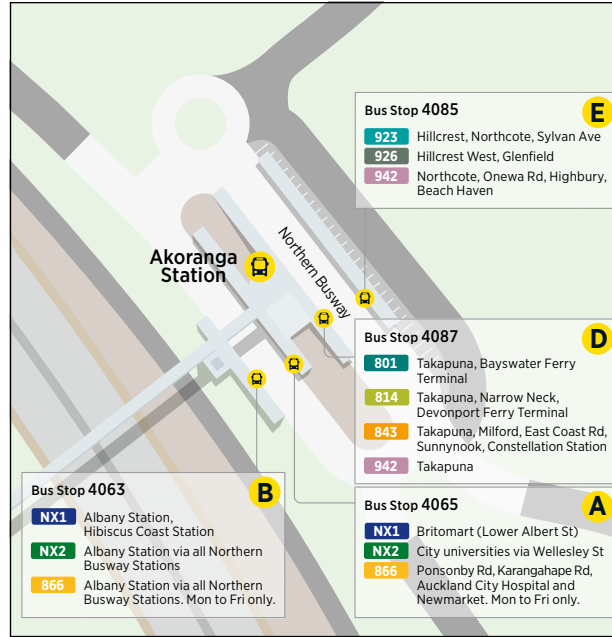

Akoranga Bus Station