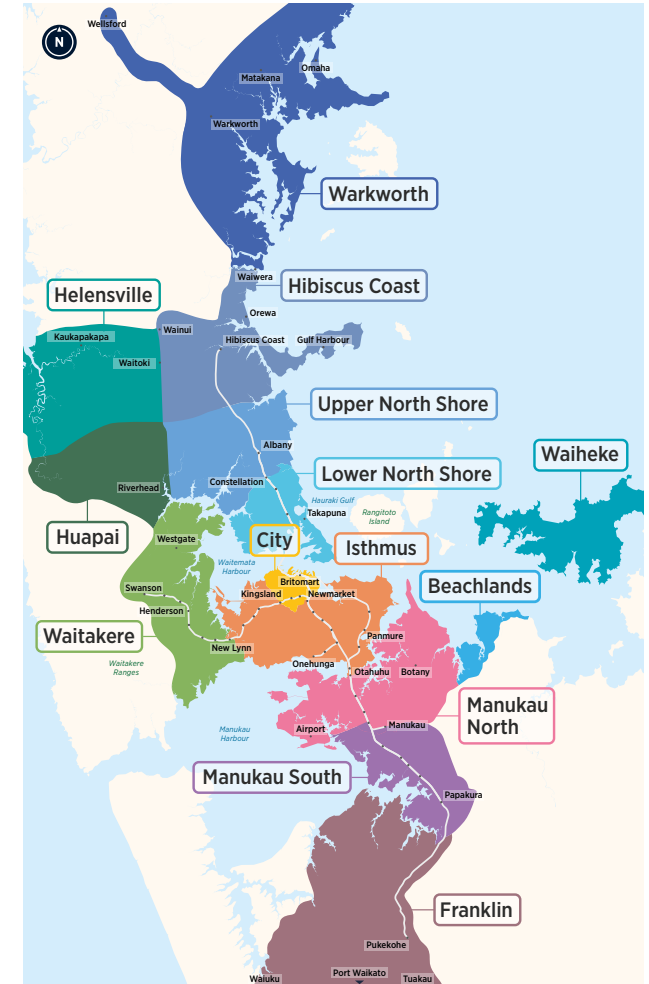

Link Bus

Central Bus Timetable

CityLink

InnerLink

OuterLink

TāmakiLink

Other timetables available in this area that may interest you

Timetable	Routes
Link	CityLink, InnerLink, OuterLink, TāmakiLink
Mt Wellington, Sylvania Park, Pt England	32, 66, 70, 298, 321, 323, 670, 743, 744, 782
Mission Bay, St Heliers, Glendowie, Orakei	Tāmaki Link, 744, 762, 774, 775, 781, 782, 783
Howick, Bucklands Beach, Pakuranga	70, 72C, 72M, 72X, 711, 712, 714, 733, 734, 735
Botany, Mission Heights, Flat Bush	31, 35, 70, 314, 351, 352, 353, 355, 739
Central Isthmus Crosstowns	64, 66, 68, 650, 670
Train timetable	Eastern Line Southern Line Onehunga Line

Fare Zones & Boundaries

- Warkworth
- Hibiscus Coast
- Upper North Shore
- Lower North Shore
- Helensville
- Huapai
- Waitakere
- City
- Isthmus
- Waiheke
- Manukau North
- Manukau South
- Franklin
- Beachlands

Mon-Fri 06:10 - Midnight
Sat/Sun/Holidays 06:20 - Midnight

OuterLink

Every 12 to 15 Minutes*

Mon-Fri 06:00 - Midnight
Sat/Sun/Holidays 06:00 - Midnight

TāmakiLink

Every 15 Minutes*

To Britomart: Mon-Fri 05:30 - 23:20
Sat 05:30 - 23:17
Sun/Holidays 06:00 - 23:15
From Britomart: Mon-Sat 06:10 - 23:55
Sun/Holidays 06:40 - 23:55
(Fri/Sat 01:00, 02:00, 03:00)

Route Map

Tāmaki Link