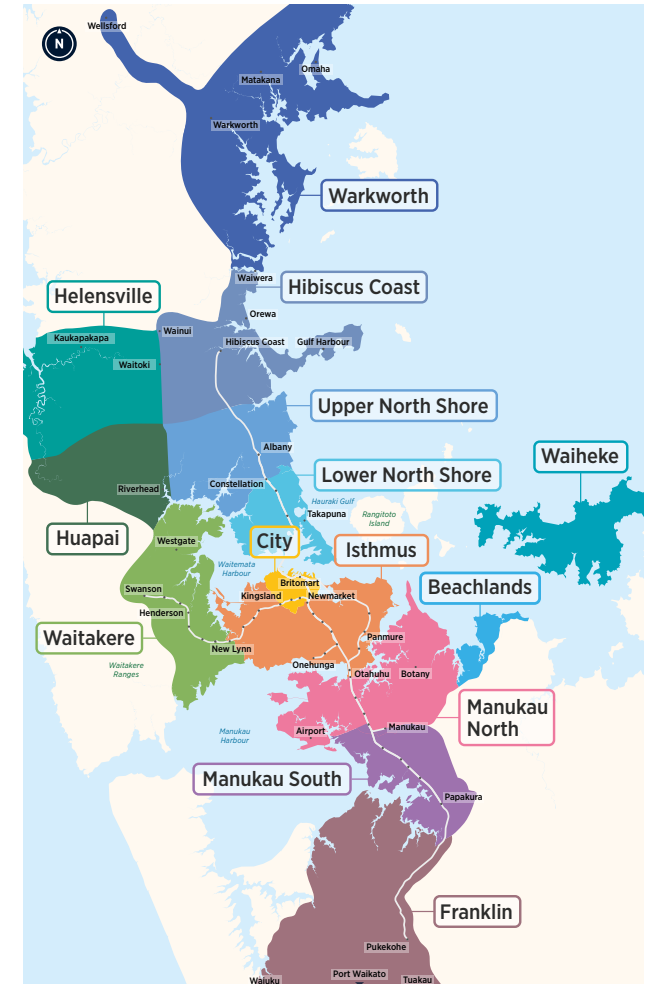

Waiheke Island

Bus and Ferry Timetable

- 50A
- 50B
- 501
- 502

Routes

- 50A** Belle Terrace Seventh Ave, The Strand, Onetangi, Ostend (Belgium St), Surfdale, Oneroa, Matiatia Ferry Terminal
- 50B** Fourth Ave, Onetangi, Ostend (Belgium St), Surfdale, Oneroa, Matiatia Ferry Terminal
- 501** Kennedy Point Ferry Terminal, Jellicoe Parade, Wellington Rd, Surfdale, Oneroa, Matiatia Ferry Terminal
- 502** Ōmiha (Rocky Bay), Ostend (Belgium St), Palm Beach, Blackpool, Oneroa, Matiatia Ferry Terminal

Waiheke/City Ferry Downtown to Matiatia

Fare Zones & Boundaries

- | | | |
|--|---|---|
| Warkworth | Huapai | Manukau North |
| Hibiscus Coast | Waitakere | Manukau South |
| Upper North Shore | City | Franklin |
| Lower North Shore | Isthmus | Beachlands |
| Helensville | Waiheke | |