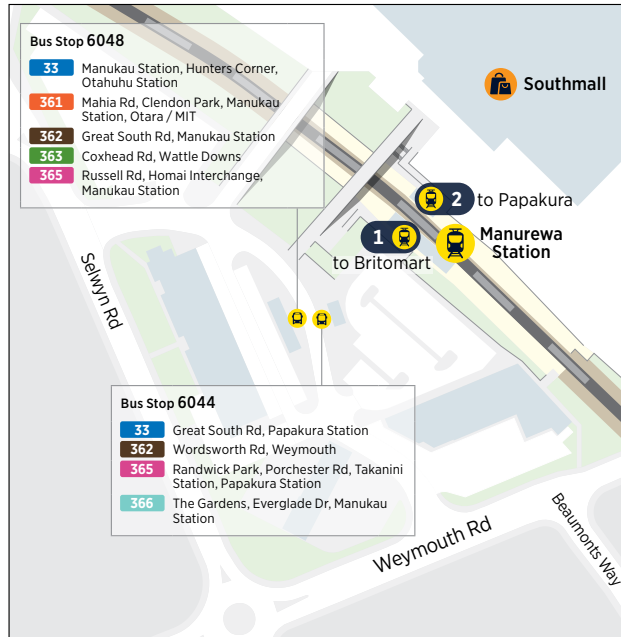

# 366 Manukau Station to Manurewa Interchange

via Everglade Dr and The Gardens

	Manukau Bus Station - Bay 16 (Stop 1816)	Botanic Gardens (Stop 6966)	Manurewa Interchange
Saturday	07:03	07:15	07:29
	07:33	07:45	07:59
	08:03	08:15	08:29
	08:33	08:45	08:59
	09:03	09:15	09:29
	09:33	09:45	09:59
Then at the following minutes past each hour	:03	:17	:32
	:33	:47	:02
until	17:03	17:17	17:35
	17:33	17:47	18:05
	18:03	18:17	18:35
	18:33	18:47	19:05
	19:03	19:15	19:29
	19:43	19:55	20:09
	20:43	20:55	21:09
	21:33	21:45	21:59
	22:33	22:45	22:59
	23:33	23:45	23:59

# 366 Manukau Station to Manurewa Interchange

via Everglade Dr and The Gardens

	Manukau Bus Station - Bay 16 (Stop 1816)	Botanic Gardens (Stop 6966)	Manurewa Interchange
Sunday and Public Holidays	07:03	07:15	07:29
	07:33	07:45	07:59
	08:03	08:15	08:29
	08:33	08:45	08:59
	09:03	09:15	09:29
	09:33	09:45	09:59
Then at the following minutes past each hour	:03	:17	:32
	:33	:47	:02
until	17:03	17:17	17:35
	17:33	17:47	18:05
	18:03	18:17	18:35
	18:33	18:47	19:05
	19:03	19:15	19:29
	19:43	19:55	20:09
	20:43	20:55	21:09
	21:33	21:45	21:59
	22:33	22:45	22:59

# Route Map

## Manurewa Interchange