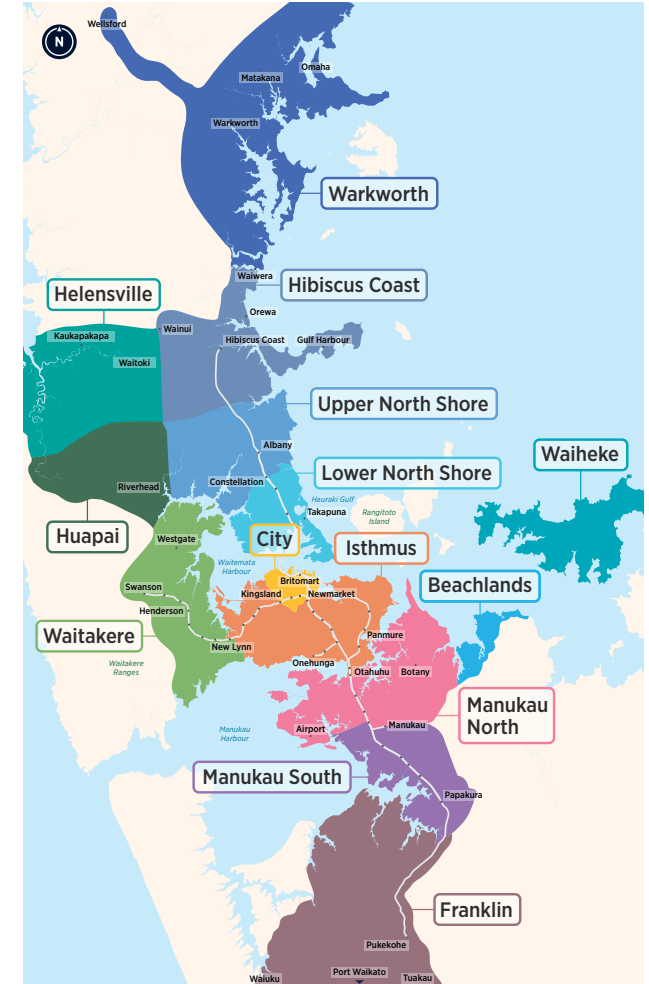

# Manurewa

## Southern Bus Timetable

- ▶▶ **33**
- ▶▶ **361**
- ▶▶ **362**
- ▶▶ **363**
- ▶▶ **365**
- ▶▶ **366**

# Routes

- **33** Papakura, Great South Rd, Manurewa, Manukau, Otahuhu Town Centre, Otahuhu Station
- **361** Manurewa, Clendon Park, Homai, Manukau, Tui Rd, Otara MIT North Campus
- **362** Weymouth, Manurewa, Great South Rd, Manukau Station
- **363** Manurewa, Wattle Downs
- **365** Manukau Station, Homai, Manurewa, Randwick Park, Takanini Station, Porchester Rd, Papakura Station
- **366** Manurewa, The Gardens, Everglade Dr, Manukau Station

# Fare Zones & Boundaries

- Warkworth
- Huapai
- Manukau North
- Hibiscus Coast
- Waitakere
- Manukau South
- Upper North Shore
- City
- Franklin
- Lower North Shore
- Isthmus
- Beachlands
- Helensville
- Waiheke