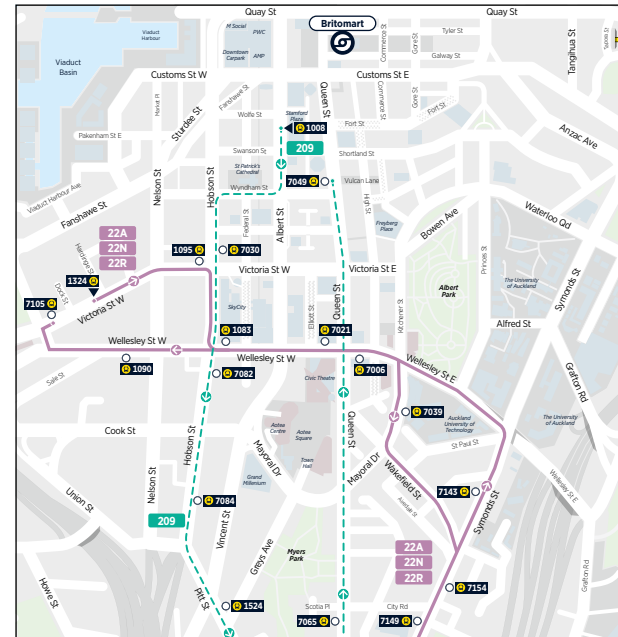

City Centre