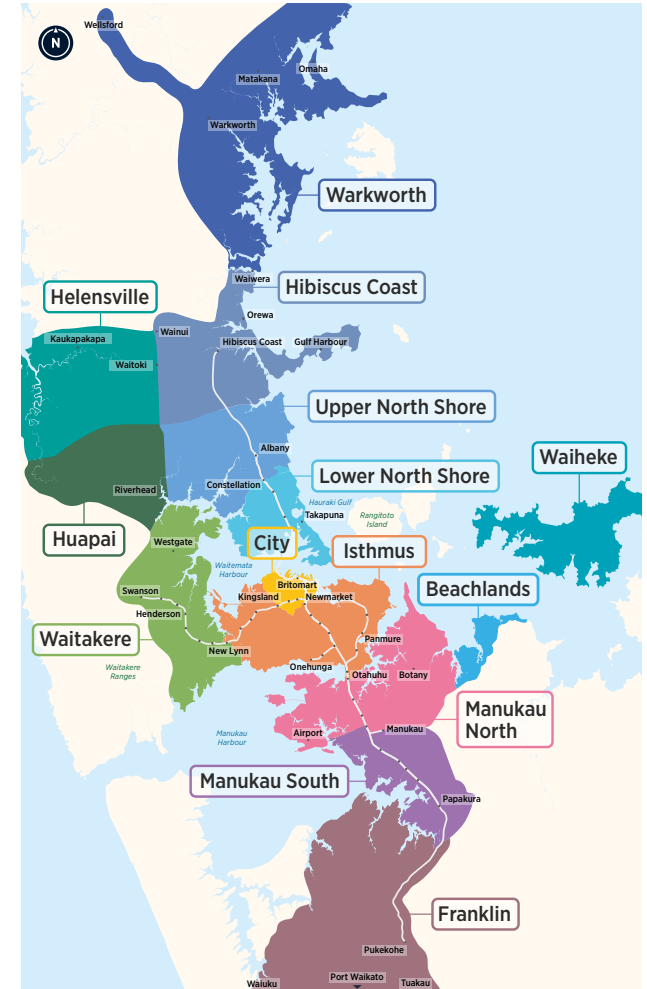

# Avondale New Lynn Rosebank Rd New North Rd

## Central Bus Timetable

▶▶ 20

■ 22A

■ 22N

■ 22R

■ 209

## Routes

- 20 St Lukes, Kingsland, Ponsonby, Wynyard Quarter
- 22A, 22N, 22R New Lynn, Rosebank Rd, Avondale, New North Rd to City
- 22A, 22N, 22R City to New North Rd, Avondale, Rosebank Rd, New Lynn
- 209 Titirangi, Green Bay, Blockhouse Bay, Mt Albert, New North Rd, Bond St, City (Monday to Friday peak only)

## Fare Zones & Boundaries

- Warkworth
- Huapai
- Manukau North
- Hibiscus Coast
- Waitakere
- Manukau South
- Upper North Shore
- City
- Franklin
- Lower North Shore
- Isthmus
- Beachlands
- Helensville
- Waiheke