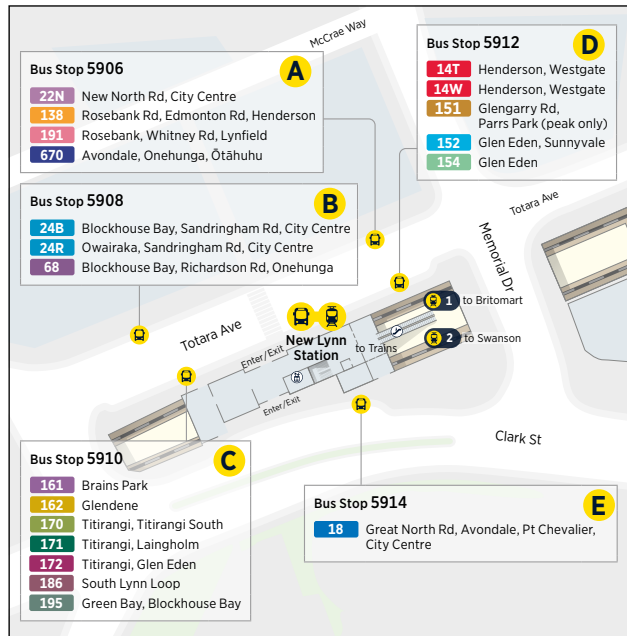

Avondale

City Centre

New Lynn

Wynyard Quarter