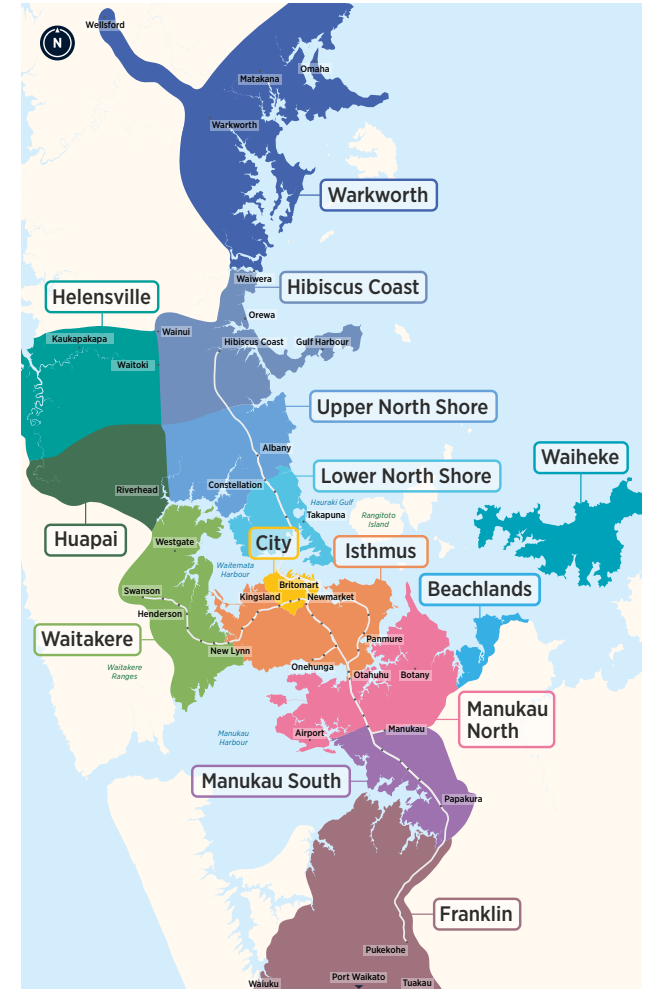

Wesley Blockhouse Bay Owairaka Sandringham Rd

Central Bus Timetable

Routes

- **24B, 24R, 24W** New Lynn, Blockhouse Bay, Owairaka, Wesley, Sandringham Rd to City
- **24B, 24R, 24W** City to Sandringham Rd, Wesley, Owairaka, Blockhouse Bay, New Lynn

Fare Zones & Boundaries

- Warkworth
- Hibiscus Coast
- Upper North Shore
- Lower North Shore
- Helensville
- Huapai
- Waitakere
- City
- Isthmus
- Waiheke
- Manukau North
- Manukau South
- Franklin
- Beachlands

24B 24R

City Centre to Wesley, Blockhouse Bay, New Lynn

via Sandringham Rd

		Graham Street (stop 1053)	Sandringham Shops (stop 8316)	Wesley Intermediate School (stop 8326)	Hendon Avenue (stop 8922)	Stop C Blockhouse Bay (stop 8353)	Stop B New Lynn
Sunday and Public Holidays cont..	24R	16:50	17:13	-	17:21	-	17:35
	24B	17:05	17:28	17:32	-	17:47	17:56
	24R	17:20	17:43	-	17:51	-	18:05
	24B	17:35	17:58	18:02	-	18:17	18:26
	24R	17:50	18:13	-	18:21	-	18:35
	24B	18:05	18:27	18:31	-	18:47	18:56
	24R	18:20	18:42	-	18:50	-	19:05
	24B	18:35	18:57	19:01	-	19:16	19:25
	24R	18:50	19:12	-	19:19	-	19:32
	24B	19:05	19:27	19:31	-	19:46	19:55
	24R	19:20	19:42	-	19:48	-	20:00
	24B	19:35	19:57	20:00	-	20:11	20:18
	24R	19:50	20:12	-	20:18	-	20:30
	24B	20:05	20:27	20:30	-	20:41	20:48
	24R	20:20	20:42	-	20:48	-	21:00
	24B	20:35	20:55	20:58	-	21:11	21:18
	24R	20:50	21:10	-	21:16	-	21:27
	24B	21:05	21:25	21:28	-	21:41	21:48
	24R	21:20	21:40	-	21:46	-	21:57
	24B	21:35	21:53	21:56	-	22:08	22:15
	24R	21:50	22:08	-	22:14	-	22:25
	24B	22:05	22:23	22:26	-	22:38	22:45
	24R	22:20	22:38	-	22:44	-	22:55
	24B	22:35	22:53	22:56	-	23:08	23:15
	24R	22:50	23:08	-	23:14	-	23:25
	24B	23:05	23:23	23:26	-	23:38	23:45

Route Map

Blockhouse Bay

City Centre

New Lynn