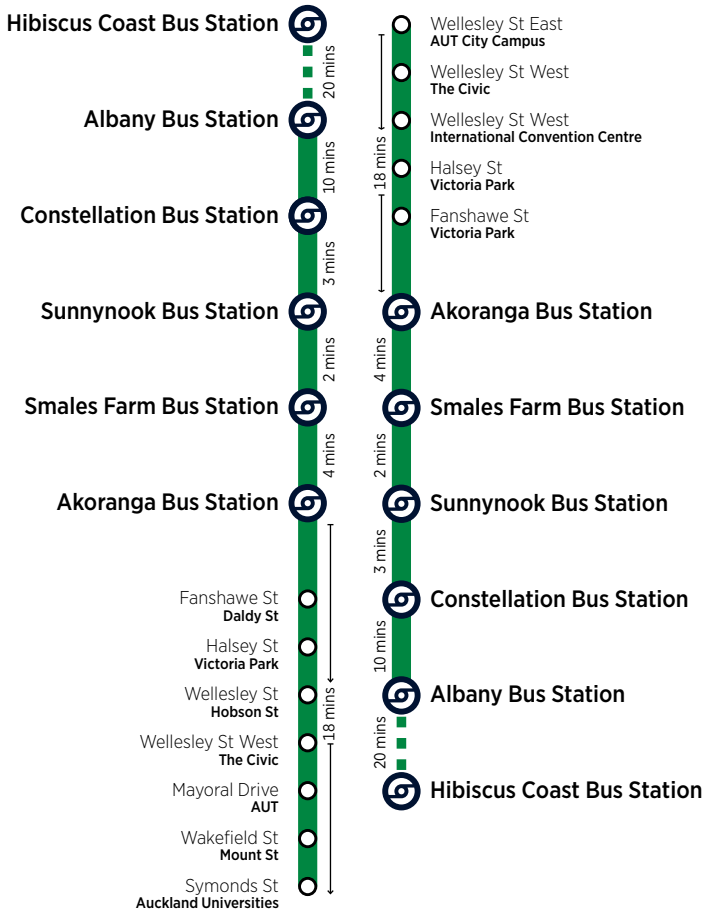

NX2

via Northern Busway

Legend		Average travel time, may vary with traffic	
	Bus route		Key station or connection point
	Bus stop		

NX2 Hibiscus Coast Station / Albany Station / University via Northern Busway

Estimated frequency

To City universities	
Monday to Friday	
From Hibiscus Coast Bus Station	
05:55, 06:20, 06:35, 06:47, 06:59	
07:11, 07:23, 07:35, 07:47	
From Albany Bus Station	
First bus: 06:00	
06:00 to 06:30	10 mins
then 06:37, 06:45, 06:52	
06:52 to 09:00	4 mins
then 09:00, 09:10, 09:20	
09:20 to 12:50	7-8 mins
12:50 to 18:00	10 mins
18:00 to 20:15	15 mins
20:25 to 22:40	15 mins
Last buses: 23:00 and 23:15	

To City universities	
Saturday	
From Albany Bus Station	
First bus: 06:00	
06:00 to 23:15	15 mins
Last bus: 23:15	

To City universities	
Sunday and Public Holidays	
From Albany Bus Station	
First bus: 06:00	
06:00 to 23:15	15 mins
Last bus: 23:15	

From City universities	
Wellesley St (Stop 7089)	
Monday to Friday	
To Albany Bus Station	
First buses: 06:45, 07:00, 07:15, 07:30	
07:30 to 15:00	10 mins
15:00 to 16:21	5 mins
16:21 to 17:50	4 mins
17:50 to 18:30	5 mins
then 18:37, 18:45, 18:52, 19:00	
19:00 to midnight	15 mins
To Hibiscus Coast Bus Station	
16:33, 16:46, 16:58, 17:10	
17:22, 17:35, 17:50, 18:05	
23:30, midnight	
Last bus: Midnight	