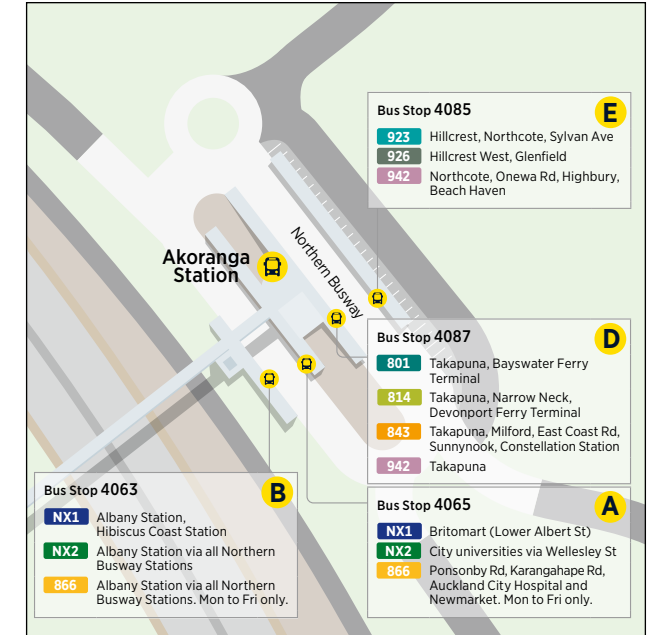

995 Warkworth to Hibiscus Coast Station

	Percy Street (stop 4593)	Walton Avenue (stop 4591)	Stop A Warkworth Community Transport Hub (stop 4517)	Hibiscus Coast Station (stop 4982)
Monday to Friday	06:45	06:45	06:48	07:15
	07:15	07:15	07:18	07:45
	07:45	07:45	07:48	08:15
	08:15	08:15	08:18	08:45
	08:45	08:45	08:48	09:15
	09:15	09:15	09:18	09:45
	10:15	10:15	10:18	10:45
	11:15	11:15	11:18	11:45
	12:15	12:15	12:18	12:45
	13:15	13:15	13:18	13:45
	14:15	14:15	14:18	14:45
	15:15	15:15	15:18	15:45
	16:15	16:15	16:18	16:45
	16:45	16:45	16:48	17:15
	17:15	17:15	17:18	17:45
	17:45	17:45	17:48	18:15
	18:15	18:15	18:18	18:45
	18:45	18:45	18:48	19:15

995 Warkworth to Hibiscus Coast Station

	Percy Street (stop 4593)	Walton Avenue (stop 4591)	Stop A Warkworth Community Transport Hub (stop 4517)	Hibiscus Coast Station (stop 4982)
Saturday	07:50	07:50	07:53	08:20
	08:50	08:50	08:53	09:20
	09:50	09:50	09:53	10:20
	10:50	10:50	10:53	11:20
	11:50	11:50	11:53	12:20
	12:50	12:50	12:53	13:20
	13:50	13:50	13:53	14:20
	14:50	14:50	14:53	15:20
	15:50	15:50	15:53	16:20
	16:50	16:50	16:53	17:20
	17:50	17:50	17:53	18:20

Route Map

Silverdale to Hibiscus Coast Station

Silverdale from Hibiscus Coast Station

Albany Bus Station

Albany Station Bus Routes

Akoranga Bus Station

Constellation Bus Station

Bus Stop 4200 **B**

- 866 Albany Station
- NX1 Albany Station, Hibiscus Coast Station
- NX2 Albany Station

Bus Stop 4225 **C**

- 83 Mairangi Bay, Browns Bay
- 871 Forrest Hill Rd
- 878 East Coast Rd, Weatherly Rd, Browns Bay
- 883 Schnapper Rock
- 884 Apollo Dr, Triton Dr, Rosedale Rd, North Harbour Industrial Estate loop - anticlockwise. Mon to Fri only.
- 885 William Pickering Dr, Rosedale Rd, North Harbour Industrial Estate loop - clockwise. Mon to Fri only.
- 889 Apollo Dr, Hugh Green Dr