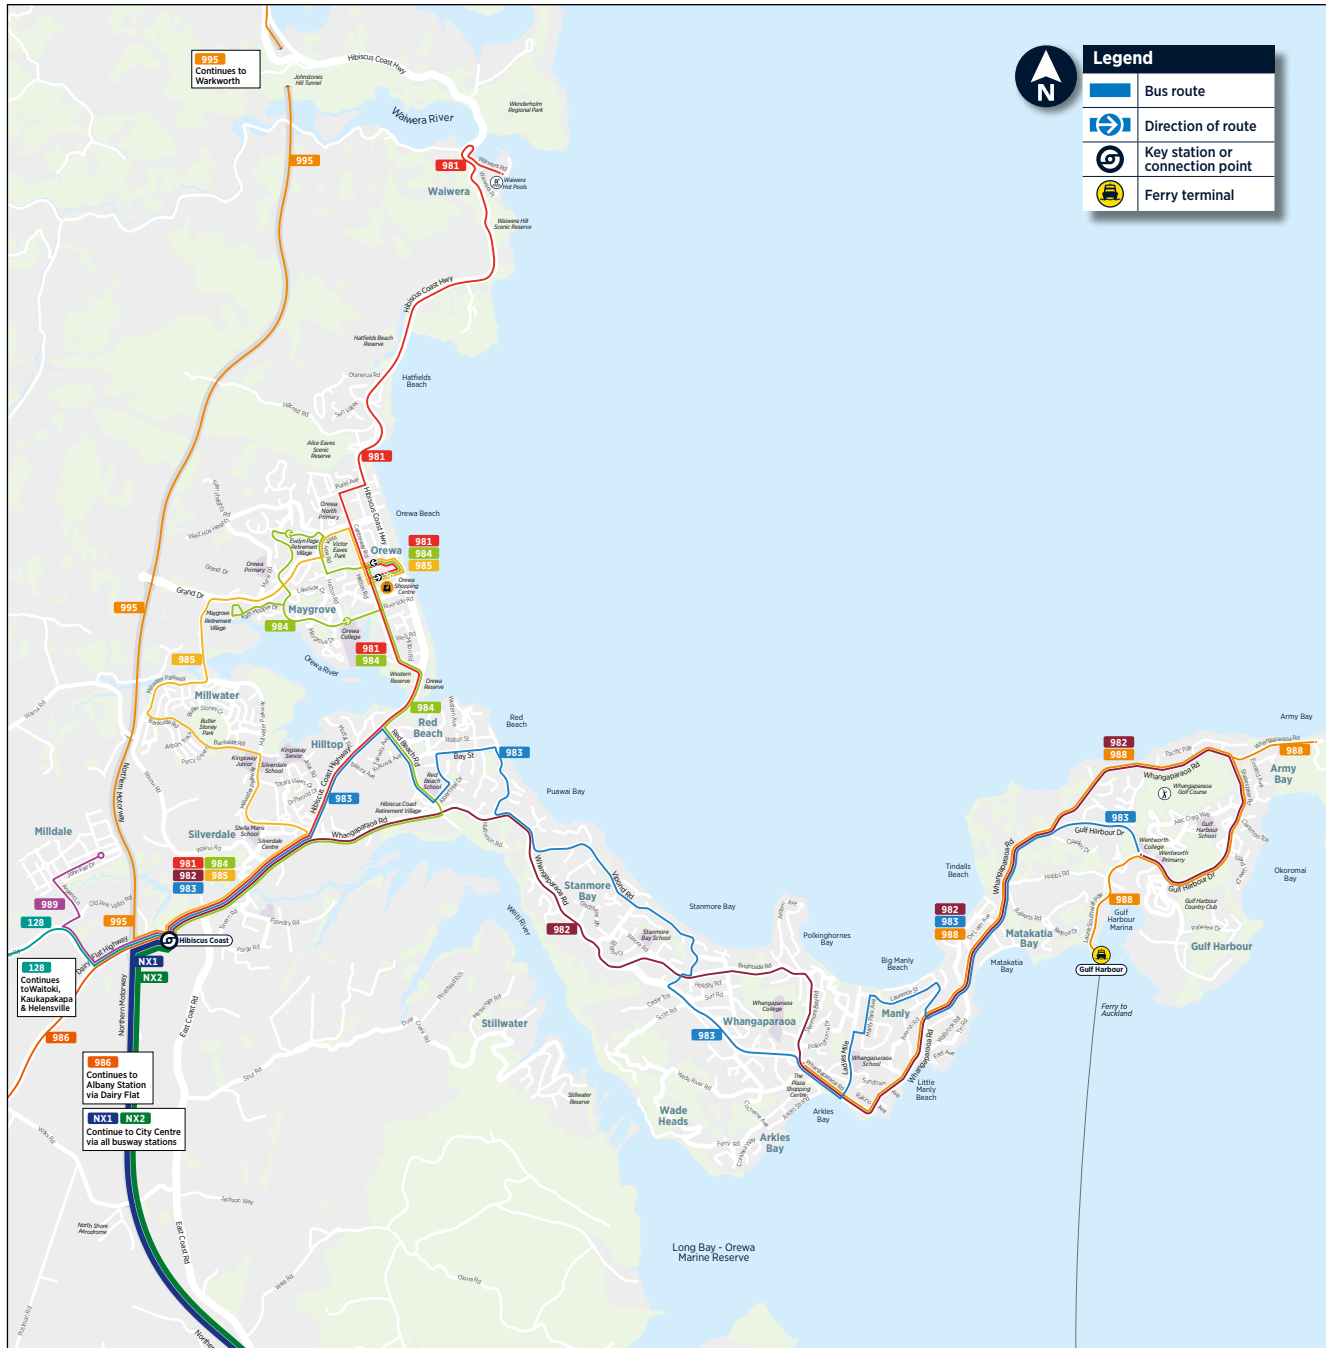

Route Map

Silverdale to Hibiscus Coast Station

Silverdale from Hibiscus Coast Station