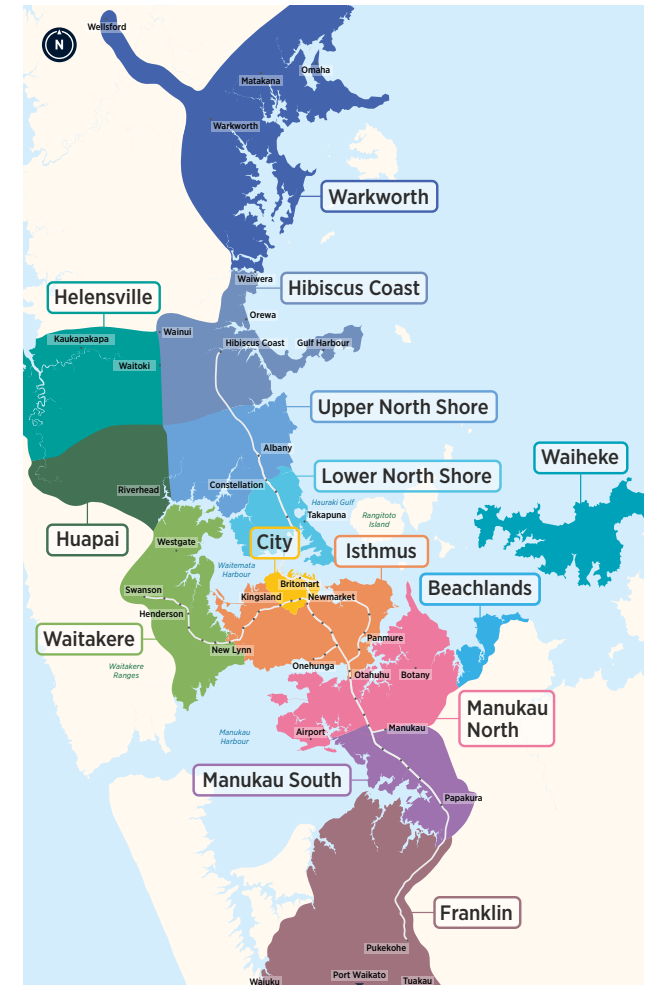

984

985

986

988

989

995

Routes

- 981** Waiwera, Orewa, Hibiscus Coast Station
- 982** Gulf Harbour, Manly Shops, Hibiscus Coast Station
- 983** Gulf Harbour, Vipond Rd, Red Beach, Hibiscus Coast Station
- 984** Orewa, Maygrove, Silverdale, Hibiscus Coast Station
- 985** Orewa, Millwater, Silverdale, Hibiscus Coast Station
- 986** Hibiscus Coast Station, Dairy Flat, Albany Station
- 988** Gulf Harbour Ferry Terminal, The Plaza
- 989** Hibiscus Coast to Milldale Loop
- 995** Hibiscus Coast Station, Warkworth
- NX1** Northern Express via Busway
- NX2** Northern Express via Busway

Other timetables available in this area that may interest you

Timetable	Routes
Devonport, Bayswater, Hauraki	801, 802, 805, 806, 807, 814, Devonport Ferry, Bayswater Ferry
Campbells Bay, Sunnynook, Milford, Takapuna	82, 83, 842, 843, 845, 856, 871, 907
Long Bay, Torbay, Browns Bay, Mairangi Bay	83, 856, 861, 865, 878
Beach Haven, Birkenhead	97B, 97R, 917, 931, 933, 941, 942, 966, Beach Haven Ferry, Birkenhead Ferry
Glenfield, Bayview, Windy Ridge	95B, 95C, 906, 917, 939, 941 Birkenhead Ferry
Hillcrest, Northcote	923, 924, 926, 928, 942
Greenhithe, Unsworth Heights, Wairau Valley	120, 901, 906, 907
Albany	883, 884, 885, 861, 866, 889, 917
Hibiscus Coast Station, Albany Station, Britomart (Lower Albert St) via all Northern Busway stations	NX1
Albany Station, City universities, Wellesley St via all Northern Busway stations	NX2
Warkworth	995, 996, 997, 998

Fare Zones & Boundaries

- Warkworth
- Huapai
- Manukau North
- Hibiscus Coast
- Waitakere
- Manukau South
- Upper North Shore
- City
- Franklin
- Lower North Shore
- Isthmus
- Beachlands
- Helensville
- Waiheke