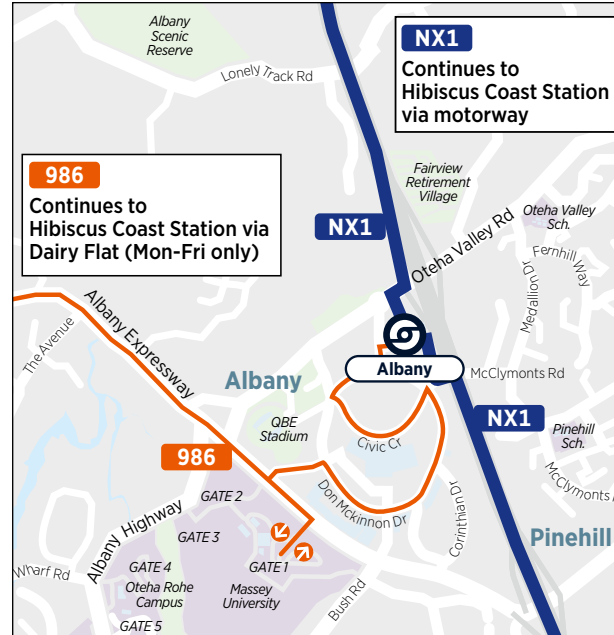

Route Map

Silverdale to Hibiscus Coast Station

Silverdale from Hibiscus Coast Station

Albany Bus Station

Albany Station Bus Routes

Akoranga Bus Station

Constellation Bus Station

Bus Stop 4200 **B**

- 866 Albany Station
- NX1 Albany Station, Hibiscus Coast Station
- NX2 Albany Station

Bus Stop 4225 **C**

- 83 Mairangi Bay, Browns Bay
- 871 Forrest Hill Rd
- 878 East Coast Rd, Weatherly Rd, Browns Bay
- 883 Schnapper Rock
- 884 Apollo Dr, Triton Dr, Rosedale Rd, North Harbour Industrial Estate loop - anticlockwise. Mon to Fri only.
- 885 William Pickering Dr, Rosedale Rd, North Harbour Industrial Estate loop - clockwise. Mon to Fri only.
- 889 Apollo Dr, Hugh Green Dr