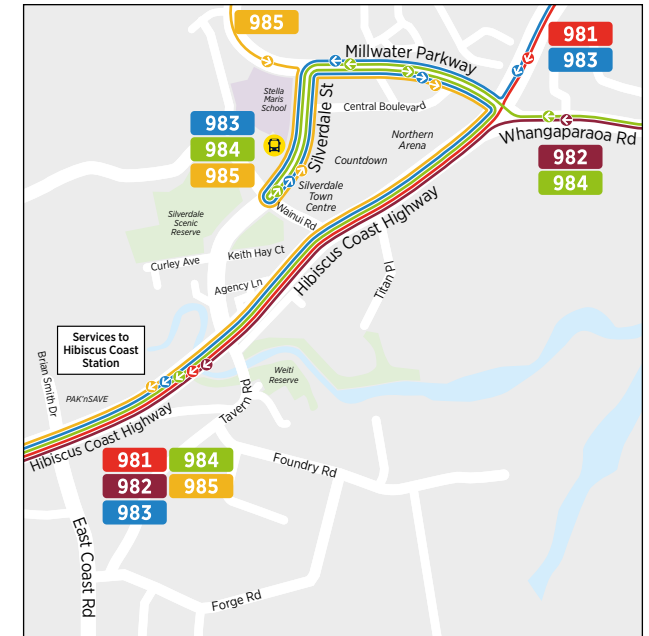

Silverdale to Hibiscus Coast Station