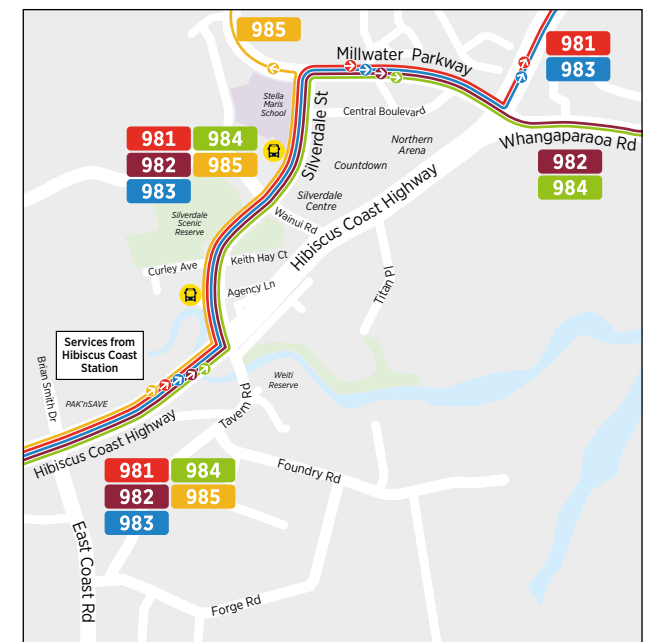

NX2 City universities to Hibiscus Coast Station
via Northern Busway

	Uni of Auckland / Wellesley St (Stop 7089)	Akoranga Station (Stop 4063)	Smales Farm Station (Stop 3355)	Sunnynook Station (Stop 3221)	Constellation Station (Stop 4223)	Albany Station (Stop 4227)	Hibiscus Coast Station
Monday to Friday	16:33	16:58	17:00	17:04	17:06	17:18	17:40
	16:46	17:14	17:16	17:20	17:22	17:34	17:56
	16:58	17:27	17:29	17:33	17:36	17:48	18:10
	17:10	17:39	17:41	17:45	17:48	18:00	18:22
	17:22	17:46	17:48	17:52	17:55	18:07	18:29
	17:35	17:59	18:01	18:05	18:07	18:18	18:40
	17:50	18:12	18:14	18:18	18:20	18:30	18:50
	18:05	18:27	18:29	18:33	18:35	18:43	19:04
	23:30	23:46	23:48	23:51	23:53	00:03	00:21
00:00	00:16	00:17	00:20	00:22	00:30	00:48	

Route Map

Silverdale to Hibiscus Coast Station

Silverdale from Hibiscus Coast Station

Albany Bus Station

Albany Station Bus Routes

Akoranga Bus Station

Constellation Bus Station

Bus Stop 4200 **B**

- 866 Albany Station
- NX1 Albany Station, Hibiscus Coast Station
- NX2 Albany Station

Bus Stop 4225 **C**

- 83 Mairangi Bay, Browns Bay
- 871 Forrest Hill Rd
- 878 East Coast Rd, Weatherly Rd, Browns Bay
- 883 Schnapper Rock
- 884 Apollo Dr, Triton Dr, Rosedale Rd, North Harbour Industrial Estate loop - anticlockwise. Mon to Fri only.
- 885 William Pickering Dr, Rosedale Rd, North Harbour Industrial Estate loop - clockwise. Mon to Fri only.
- 889 Apollo Dr, Hugh Green Dr