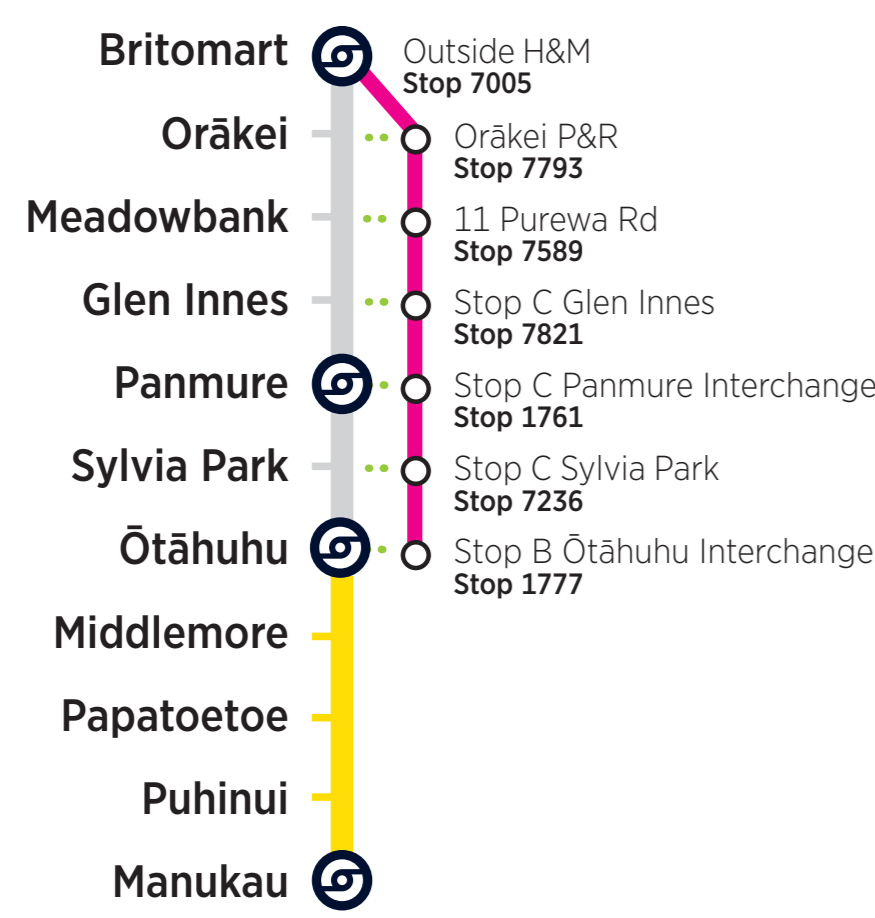

Towards Manukau

STATION	Britomart	Orākei	Meadowbank	Glen Innes	Panmure	Sylvia Park	Ōtāhuhu Rail Bus	Ōtāhuhu Train	Middlemore	Papatoetoe	Puhinui	Manukau
RAIL BUS STOP	Outside H&M Stop 7005	Orākei P&R Stop 7793	11 Purewa Rd Stop 7589	Stop C Glen Innes Stop 7821	Stop C Panmure Interchange Stop 1761	Stop C Sylvia Park Stop 7236	Stop B Ōtāhuhu Transport Hub Stop 1777	-	-	-	-	-
RBE/TRAIN	05:42	05:52	06:03	06:15	06:21	06:28	06:44	06:53	06:56	06:59	07:01	07:05
RBE/TRAIN	06:02	06:12	06:23	06:35	06:41	06:48	07:04	07:13	07:16	07:19	07:21	07:25
RBE/TRAIN	06:22	06:32	06:43	06:55	07:01	07:08	07:24	07:33	07:36	07:39	07:41	07:45
RBE/TRAIN	06:42	06:52	07:03	07:15	07:21	07:28	07:44	07:53	07:56	07:59	08:01	08:05
Then at the following minutes past each hour												
RBE/TRAIN	:02	:12	:23	:35	:41	:48	:04	:13	:16	:19	:21	:25
RBE/TRAIN	:22	:32	:43	:55	:01	:08	:24	:33	:36	:39	:41	:45
RBE/TRAIN	:42	:52	:03	:15	:21	:28	:44	:53	:56	:59	:01	:05
Until												
RBE/TRAIN	19:02	19:12	19:23	19:35	19:41	19:48	20:04	20:13	20:16	20:19	20:21	20:25
RBE/TRAIN	19:25	19:35	19:46	19:58	20:04	20:11	20:27	20:36	20:38	20:41	20:43	20:47
RBE/TRAIN	19:55	20:05	20:16	20:28	20:34	20:41	20:57	21:06	21:08	21:11	21:13	21:17
RBE/TRAIN	20:25	20:35	20:46	20:58	21:04	21:11	21:27	21:36	21:38	21:41	21:43	21:47
RBE/TRAIN	20:55	21:05	21:16	21:28	21:34	21:41	21:57	22:06	22:08	22:11	22:13	22:17
RBE/TRAIN	21:25	21:35	21:46	21:58	22:04	22:11	22:27	22:36	22:38	22:41	22:43	22:47
Trips below operate Saturday only												
RBE/TRAIN	21:55	22:05	22:16	22:28	22:34	22:41	22:57	23:06	23:08	23:11	23:13	23:17
RBE/TRAIN	22:25	22:35	22:46	22:58	23:04	23:11	23:27	23:36	23:38	23:41	23:43	23:47
RBE/TRAIN	22:55	23:05	23:16	23:28	23:34	23:41	23:57	00:06	00:08	00:11	00:13	00:17
RBE/TRAIN	23:25	23:35	23:46	23:58	00:04	00:11	00:27	00:36	00:38	00:41	00:43	00:47

RBE = Rail Bus Eastern

- Please make yourself visible to the bus driver and signal the driver to stop.
- Customers paying by cash must purchase train tickets at a train station before boarding Rail Buses.
- AT HOP customers must tag-on when boarding and tag-off when leaving the bus.
- Your AT HOP fare for combined bus and train trips will be calculated based on the start and end of the journey. The journey can use up to five bus or train trips within four hours, with a maximum transfer time of 30 minutes between each trip (excludes SkyBus services).
- Terms of use for AT HOP cards are available at AT.govt.nz/ATHOP.
- Rail Buses cannot accommodate mobility scooters, bicycles, or larger personal items.

Download the AT Mobile app from the App Store or Google Play
For more information visit AT.govt.nz or call 09 366 6400