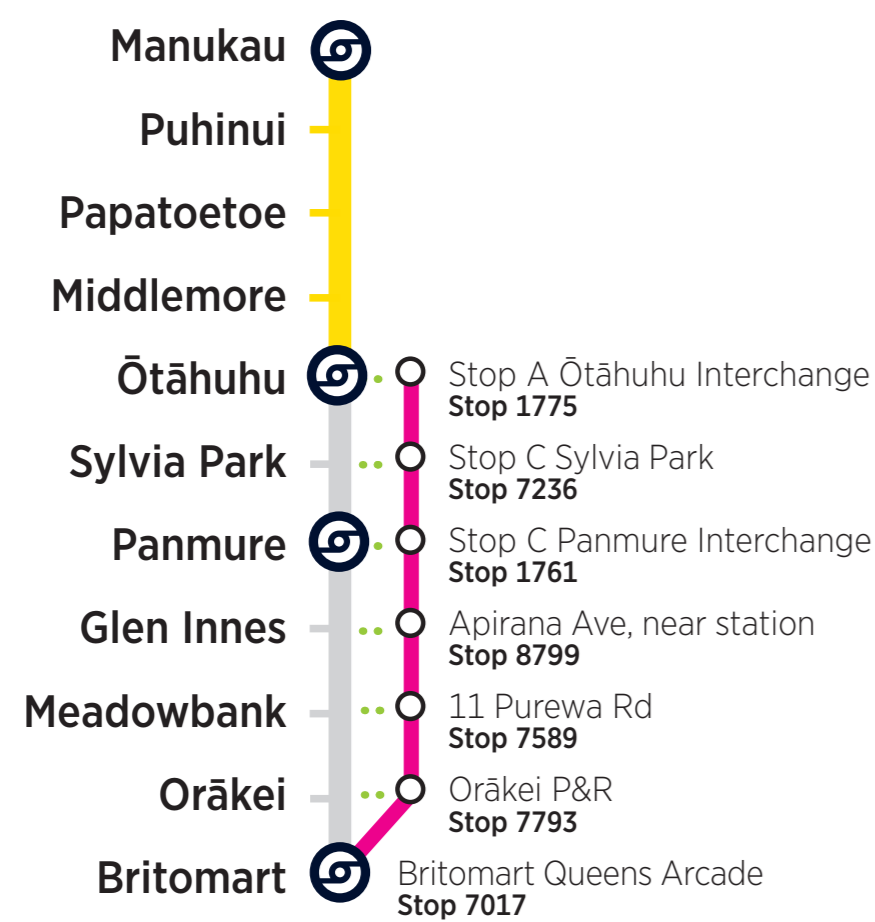

Towards Britomart City Centre

STATION	Manukau	Puhinui	Papatoetoe	Middlemore	Ōtāhuhu Train	Ōtāhuhu Rail Bus	Sylvia Park	Panmure	Glen Innes	Meadowbank	Orākei	Britomart
RAIL BUS STOP	-	-	-	-	-	Stop A Ōtāhuhu Transport Hub Stop 1775	Stop C Sylvia Park Stop 7236	Stop C Panmure Interchange Stop 1761	Apirana Ave, near station Stop 8799	11 Purewa Rd Stop 7589	Orākei P&R Stop 7793	Britomart Queens Arcade Stop 7017
RBE	-	-	-	-	-	05:56	06:07	06:15	06:22	06:35	06:48	06:58
RBE	-	-	-	-	-	06:16	06:27	06:35	06:42	06:55	07:08	07:18
RBE	-	-	-	-	-	06:36	06:47	06:55	07:02	07:15	07:28	07:38
TRAIN/RBE	06:35	06:40	06:43	06:45	06:47	06:56	07:07	07:15	07:22	07:35	07:48	07:58
TRAIN/RBE	06:55	07:00	07:03	07:05	07:07	07:16	07:27	07:35	07:42	07:55	08:08	08:18
TRAIN/RBE	07:15	07:20	07:23	07:25	07:27	07:36	07:47	07:55	08:02	08:15	08:28	08:38
TRAIN/RBE	07:35	07:40	07:43	07:45	07:47	07:56	08:07	08:15	08:22	08:35	08:48	08:58
TRAIN/RBE	07:55	08:00	08:03	08:05	08:07	08:16	08:27	08:35	08:42	08:55	09:08	09:18
Then at the following minutes past each hour												
TRAIN/RBE	:15	:20	:23	:25	:27	:36	:47	:55	:02	:15	:28	:38
TRAIN/RBE	:35	:40	:43	:45	:47	:56	:07	:15	:22	:35	:48	:58
TRAIN/RBE	:55	:00	:03	:05	:07	:16	:27	:35	:42	:55	:08	:18
Until												
TRAIN/RBE	19:15	19:20	19:23	19:25	19:27	19:36	19:47	19:55	20:02	20:15	20:28	20:38
TRAIN/RBE	19:45	19:50	19:53	19:55	19:57	20:06	20:17	20:25	20:32	20:45	20:58	21:08
TRAIN/RBE	20:15	20:20	20:23	20:25	20:27	20:36	20:47	20:55	21:02	21:15	21:28	21:38
TRAIN/RBE	20:45	20:50	20:53	20:55	20:57	21:06	21:17	21:25	21:32	21:45	21:58	22:08
TRAIN/RBE	21:15	21:20	21:23	21:25	21:27	21:36	21:47	21:55	22:02	22:15	22:28	22:38
TRAIN/RBE	21:45	21:50	21:53	21:55	21:57	22:06	22:17	22:25	22:32	22:45	22:58	23:08
TRAIN/RBE	22:15	22:20	22:23	22:25	22:27	22:36	22:47	22:55	23:02	23:15	23:28	23:38
Trips below operate Saturday only												
TRAIN/RBE	22:45	22:50	22:53	22:55	22:57	23:06	23:17	23:25	23:32	23:45	23:58	00:08
TRAIN/RBE	23:15	23:20	23:23	23:25	23:27	23:36	23:47	23:55	00:02	00:15	00:28	00:38
TRAIN/RBE	23:45	23:50	23:53	23:55	23:57	00:06	00:17	00:25	00:32	00:45	00:58	01:08
TRAIN/RBE	00:15	00:20	00:23	00:25	00:27	00:36	00:47	00:55	01:02	01:15	01:28	01:38

RBE = Rail Bus Eastern