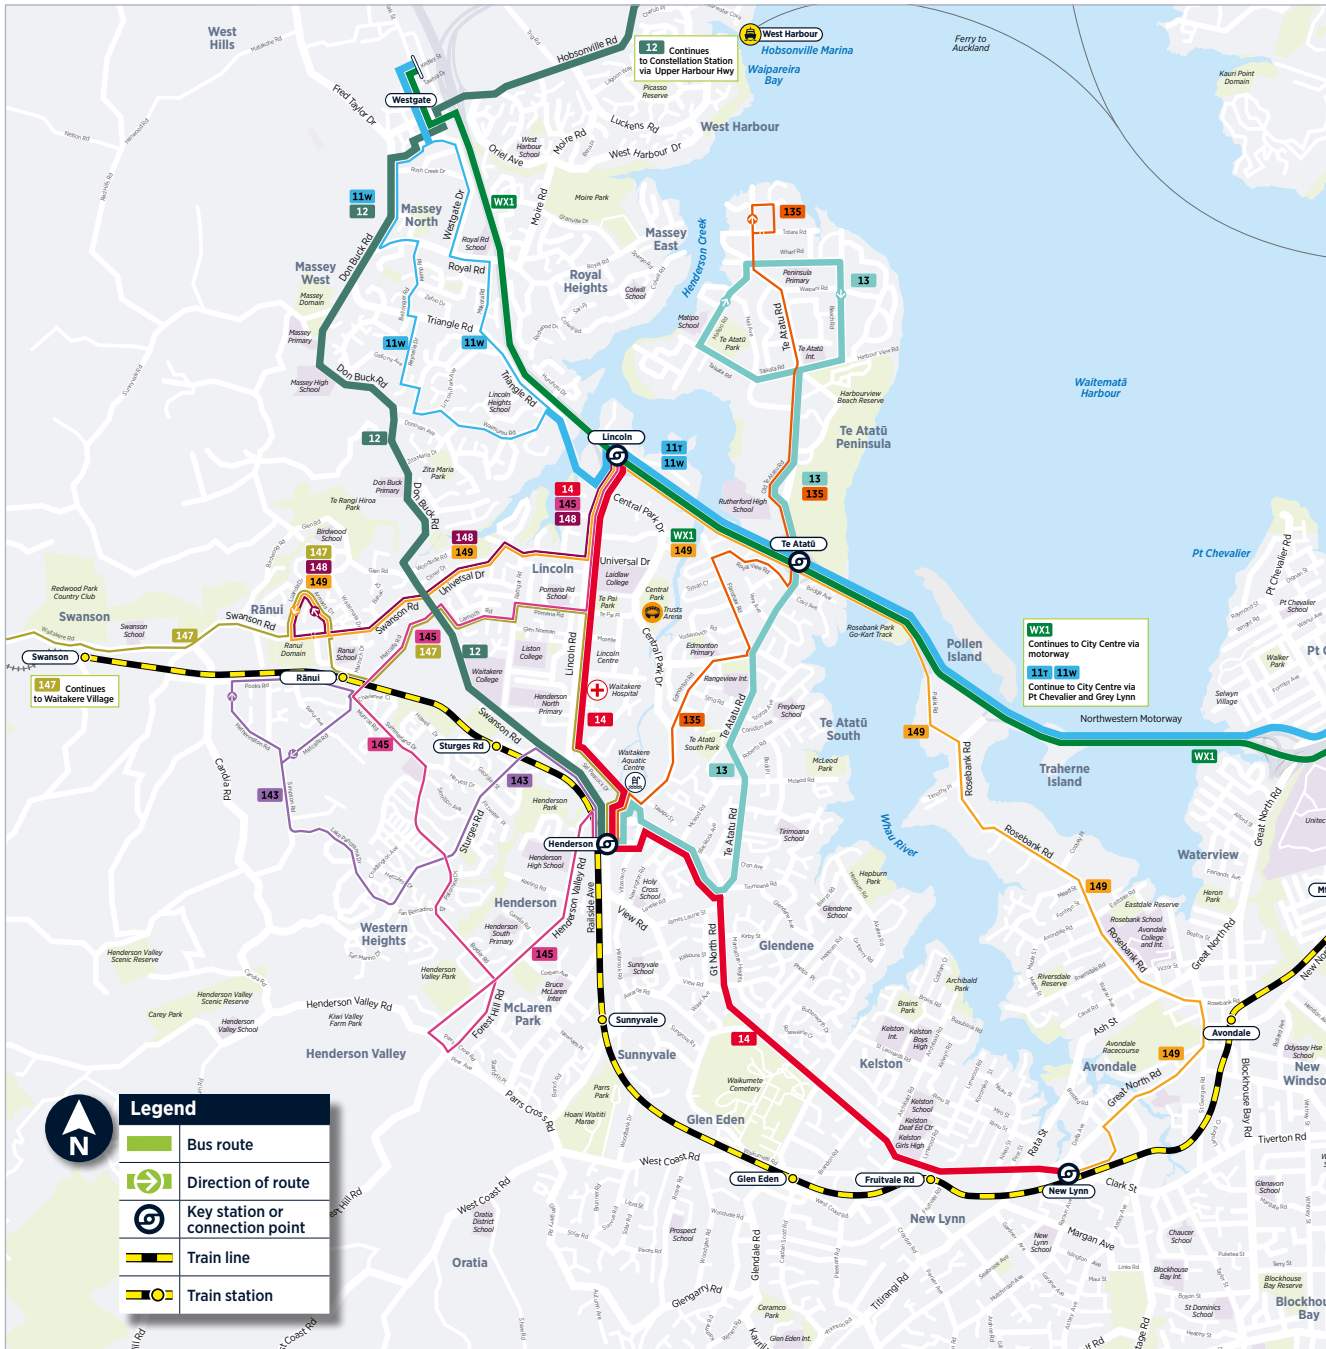

Times in bold are scheduled, all other times are approximate
This service is provided by Ritchies Transport

149 New Lynn to Rānui Town Centre

via Avondale, Patiki Road, Te Atatū Bus Interchange, and Lincoln Bus Interchange

Times in bold are scheduled, all other times are approximate
This service is provided by Ritchies Transport

Route Map

Henderson

New Lynn Station

Lincoln Bus Interchange

Westgate/NorthWest Shopping Centre

Te Atatū Bus Interchange