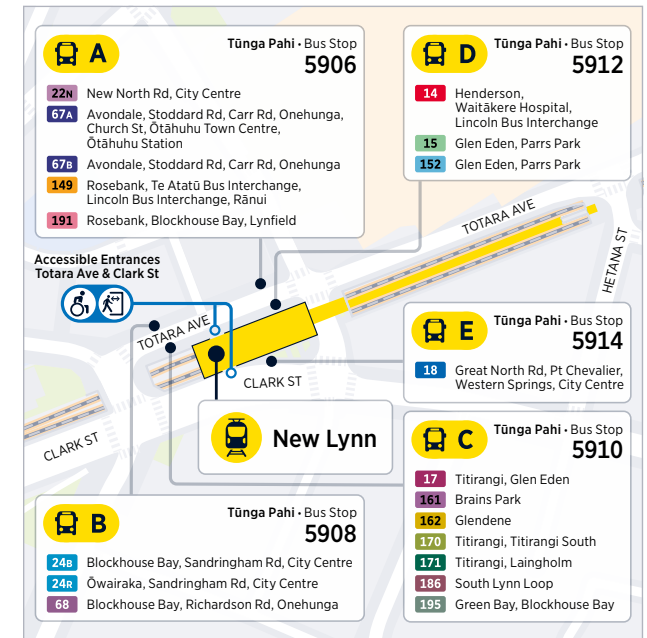

Times in bold are scheduled, all other times are approximate
This service is provided by Ritchies Transport

148 Rānui Town Centre to Lincoln Bus Interchange via Universal Drive

| | Swanson Road/ Arney Road (stop 5471) | 12 Universal Drive (stop 5780) | Riverpark Reserve (stop 5784) | PAK'nSAVE Lincoln Road (stop 1612) | Stop G Lincoln Bus Interchange (stop 5930) | Stop C Lincoln Bus Interchange (stop 5905) |
|-----------|--|-----------------------------------|----------------------------------|--|--|--|
| Monday | 19:50 | 19:52 | 19:54 | 19:56 | 19:59 | 20:00 |
| to Friday | 20:20 | 20:22 | 20:24 | 20:26 | 20:29 | 20:30 |
| | 20:50 | 20:52 | 20:54 | 20:56 | 20:59 | 21:00 |
| | 21:20 | 21:22 | 21:24 | 21:26 | 21:29 | 21:30 |
| | 21:50 | 21:52 | 21:54 | 21:56 | 21:59 | 22:00 |
| | 22:20 | 22:22 | 22:24 | 22:26 | 22:29 | 22:30 |
| | 22:50 | 22:52 | 22:54 | 22:56 | 22:59 | 23:00 |
| | 23:20 | 23:22 | 23:24 | 23:26 | 23:29 | 23:30 |

Times in bold are scheduled, all other times are approximate
This service is provided by Ritchies Transport

Route Map

Henderson

New Lynn Station

Lincoln Bus Interchange

Westgate/NorthWest Shopping Centre

Te Atatū Bus Interchange