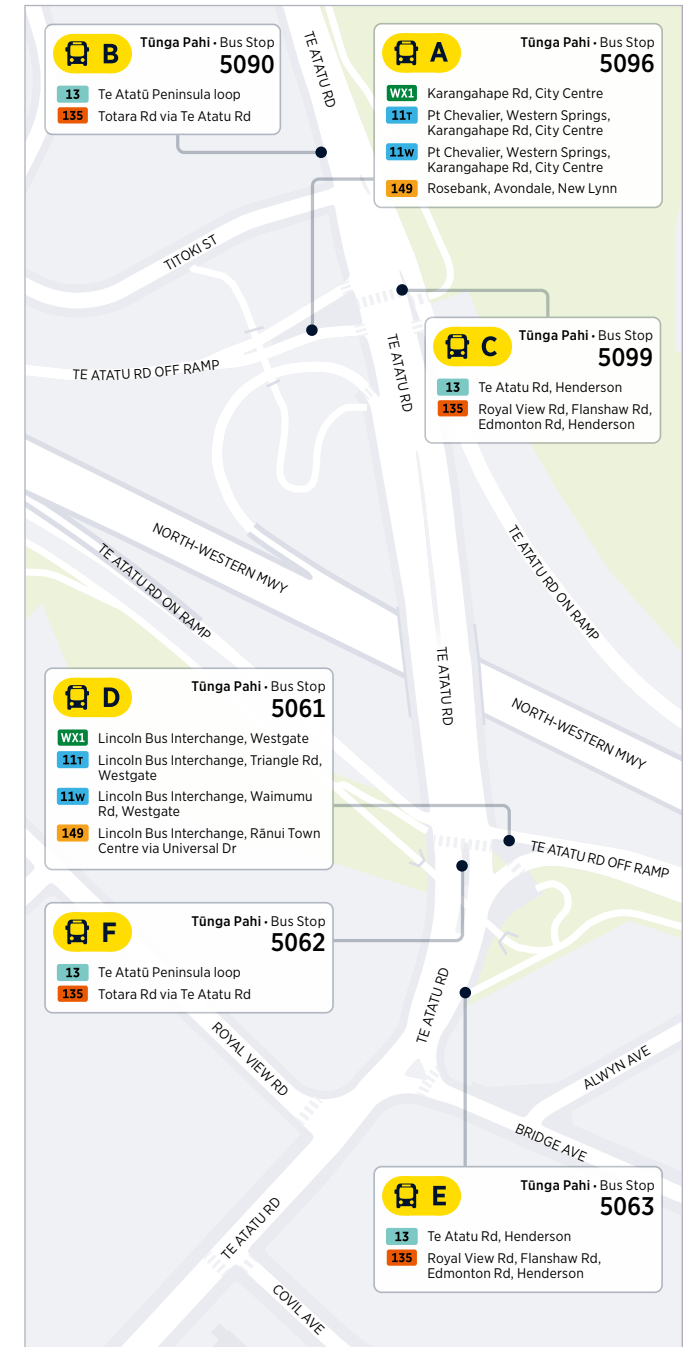

Times in bold are scheduled, all other times are approximate
This service is provided by Ritchies Transport

Route Map

Henderson

New Lynn Station

Lincoln Bus Interchange

Westgate/NorthWest Shopping Centre

Te Atatū Bus Interchange