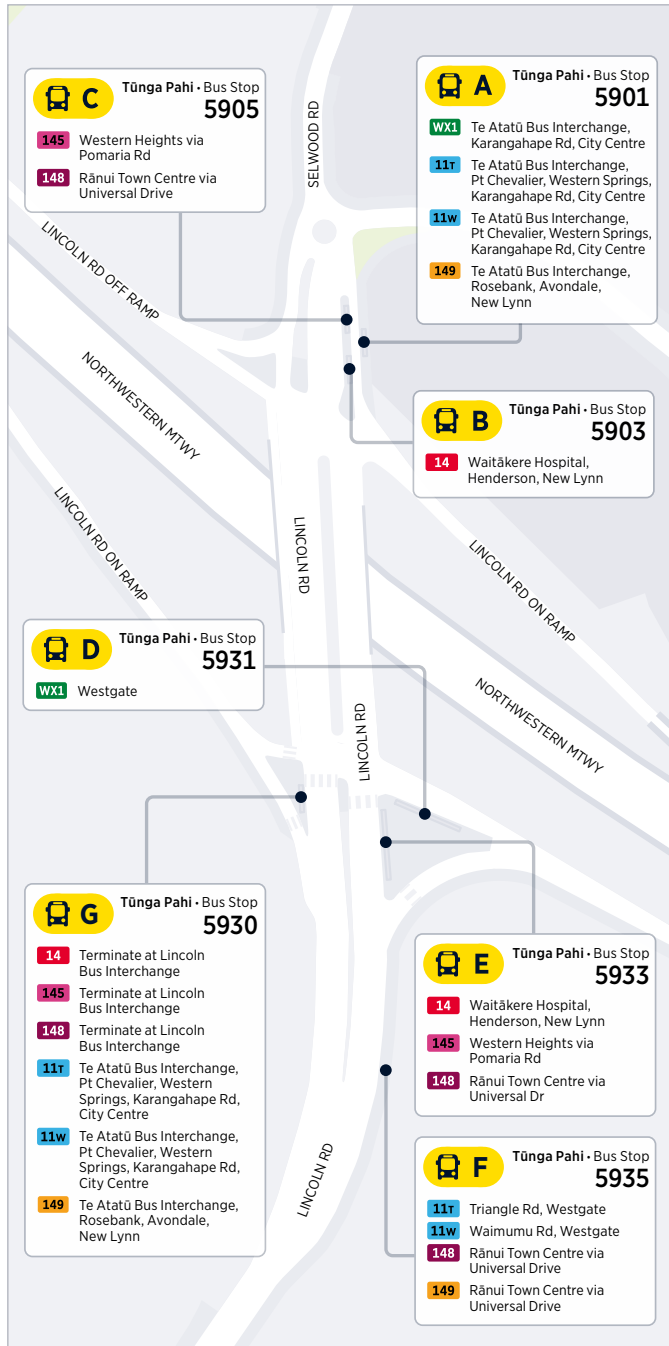

Times in bold are scheduled, all other times are approximate
This service is provided by Ritchies Transport

Route Map

Henderson

New Lynn Station

Lincoln Bus Interchange

Westgate/NorthWest Shopping Centre

Te Atatū Bus Interchange

City Centre