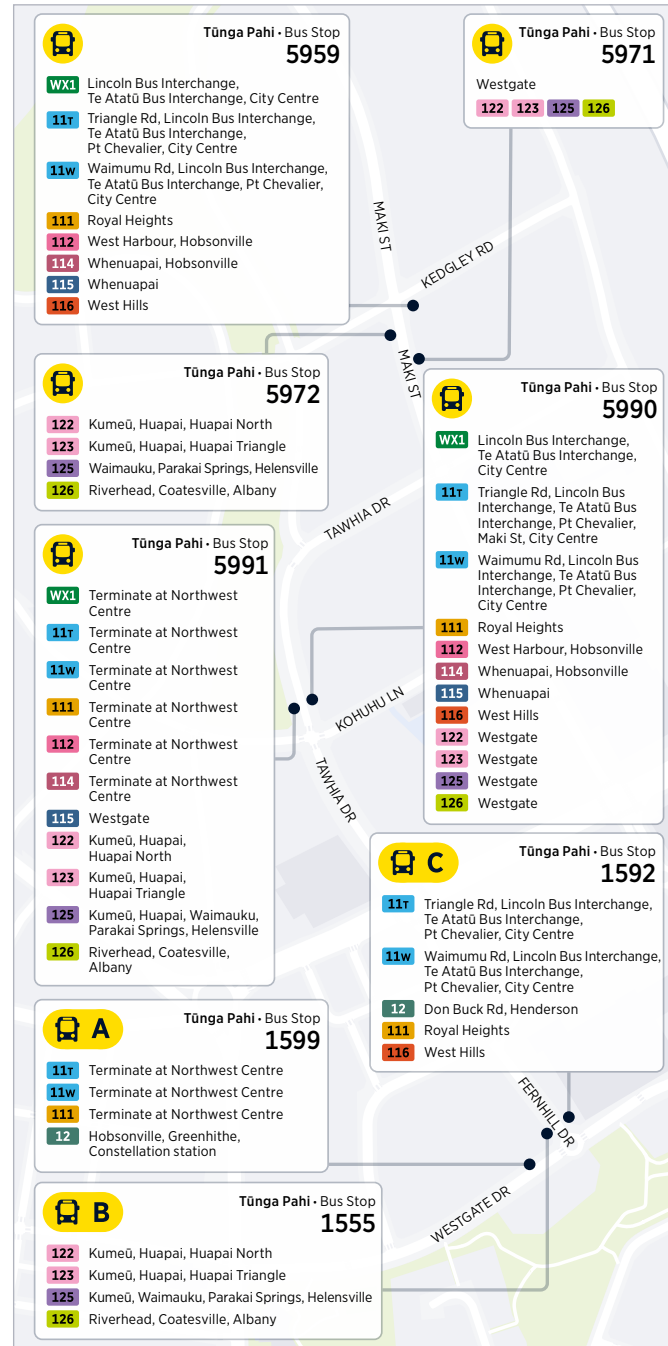

Times in bold are scheduled, all other times are approximate
This service is provided by Ritchies Transport

Route Map

Henderson

New Lynn Station

Lincoln Bus Interchange

Westgate/NorthWest Shopping Centre

Te Atatū Bus Interchange