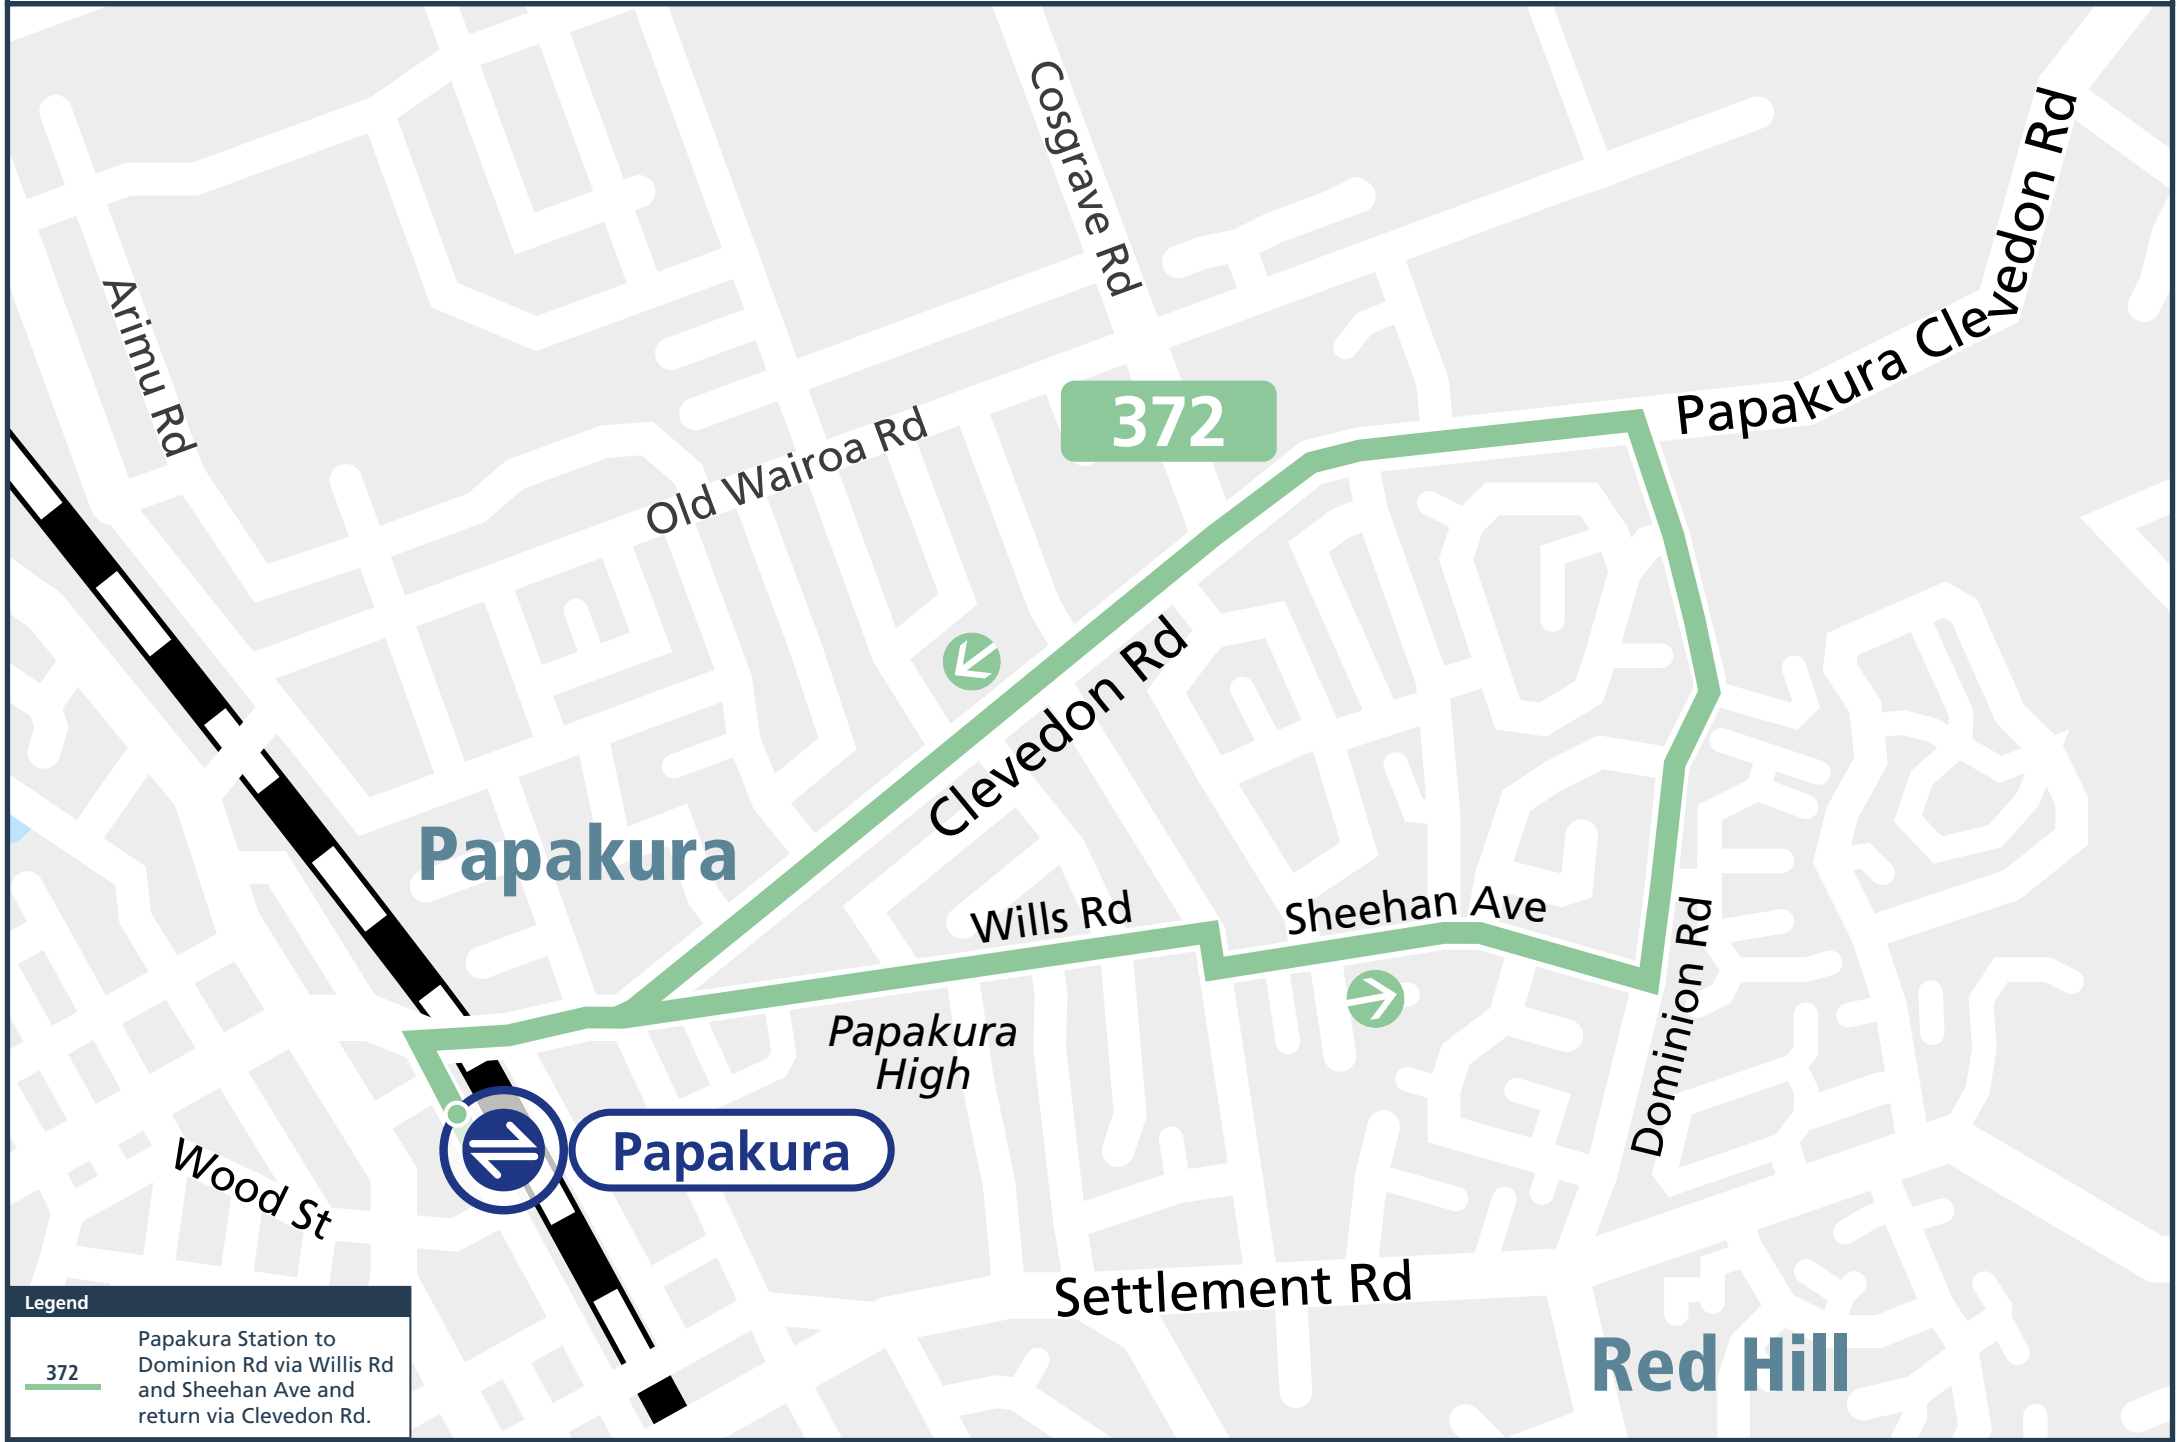

ROUTE 372 - KERI HILL LOOP

Legend

372 Papakura Station to Dominion Rd via Willis Rd and Sheehan Ave and return via Clevedon Rd.