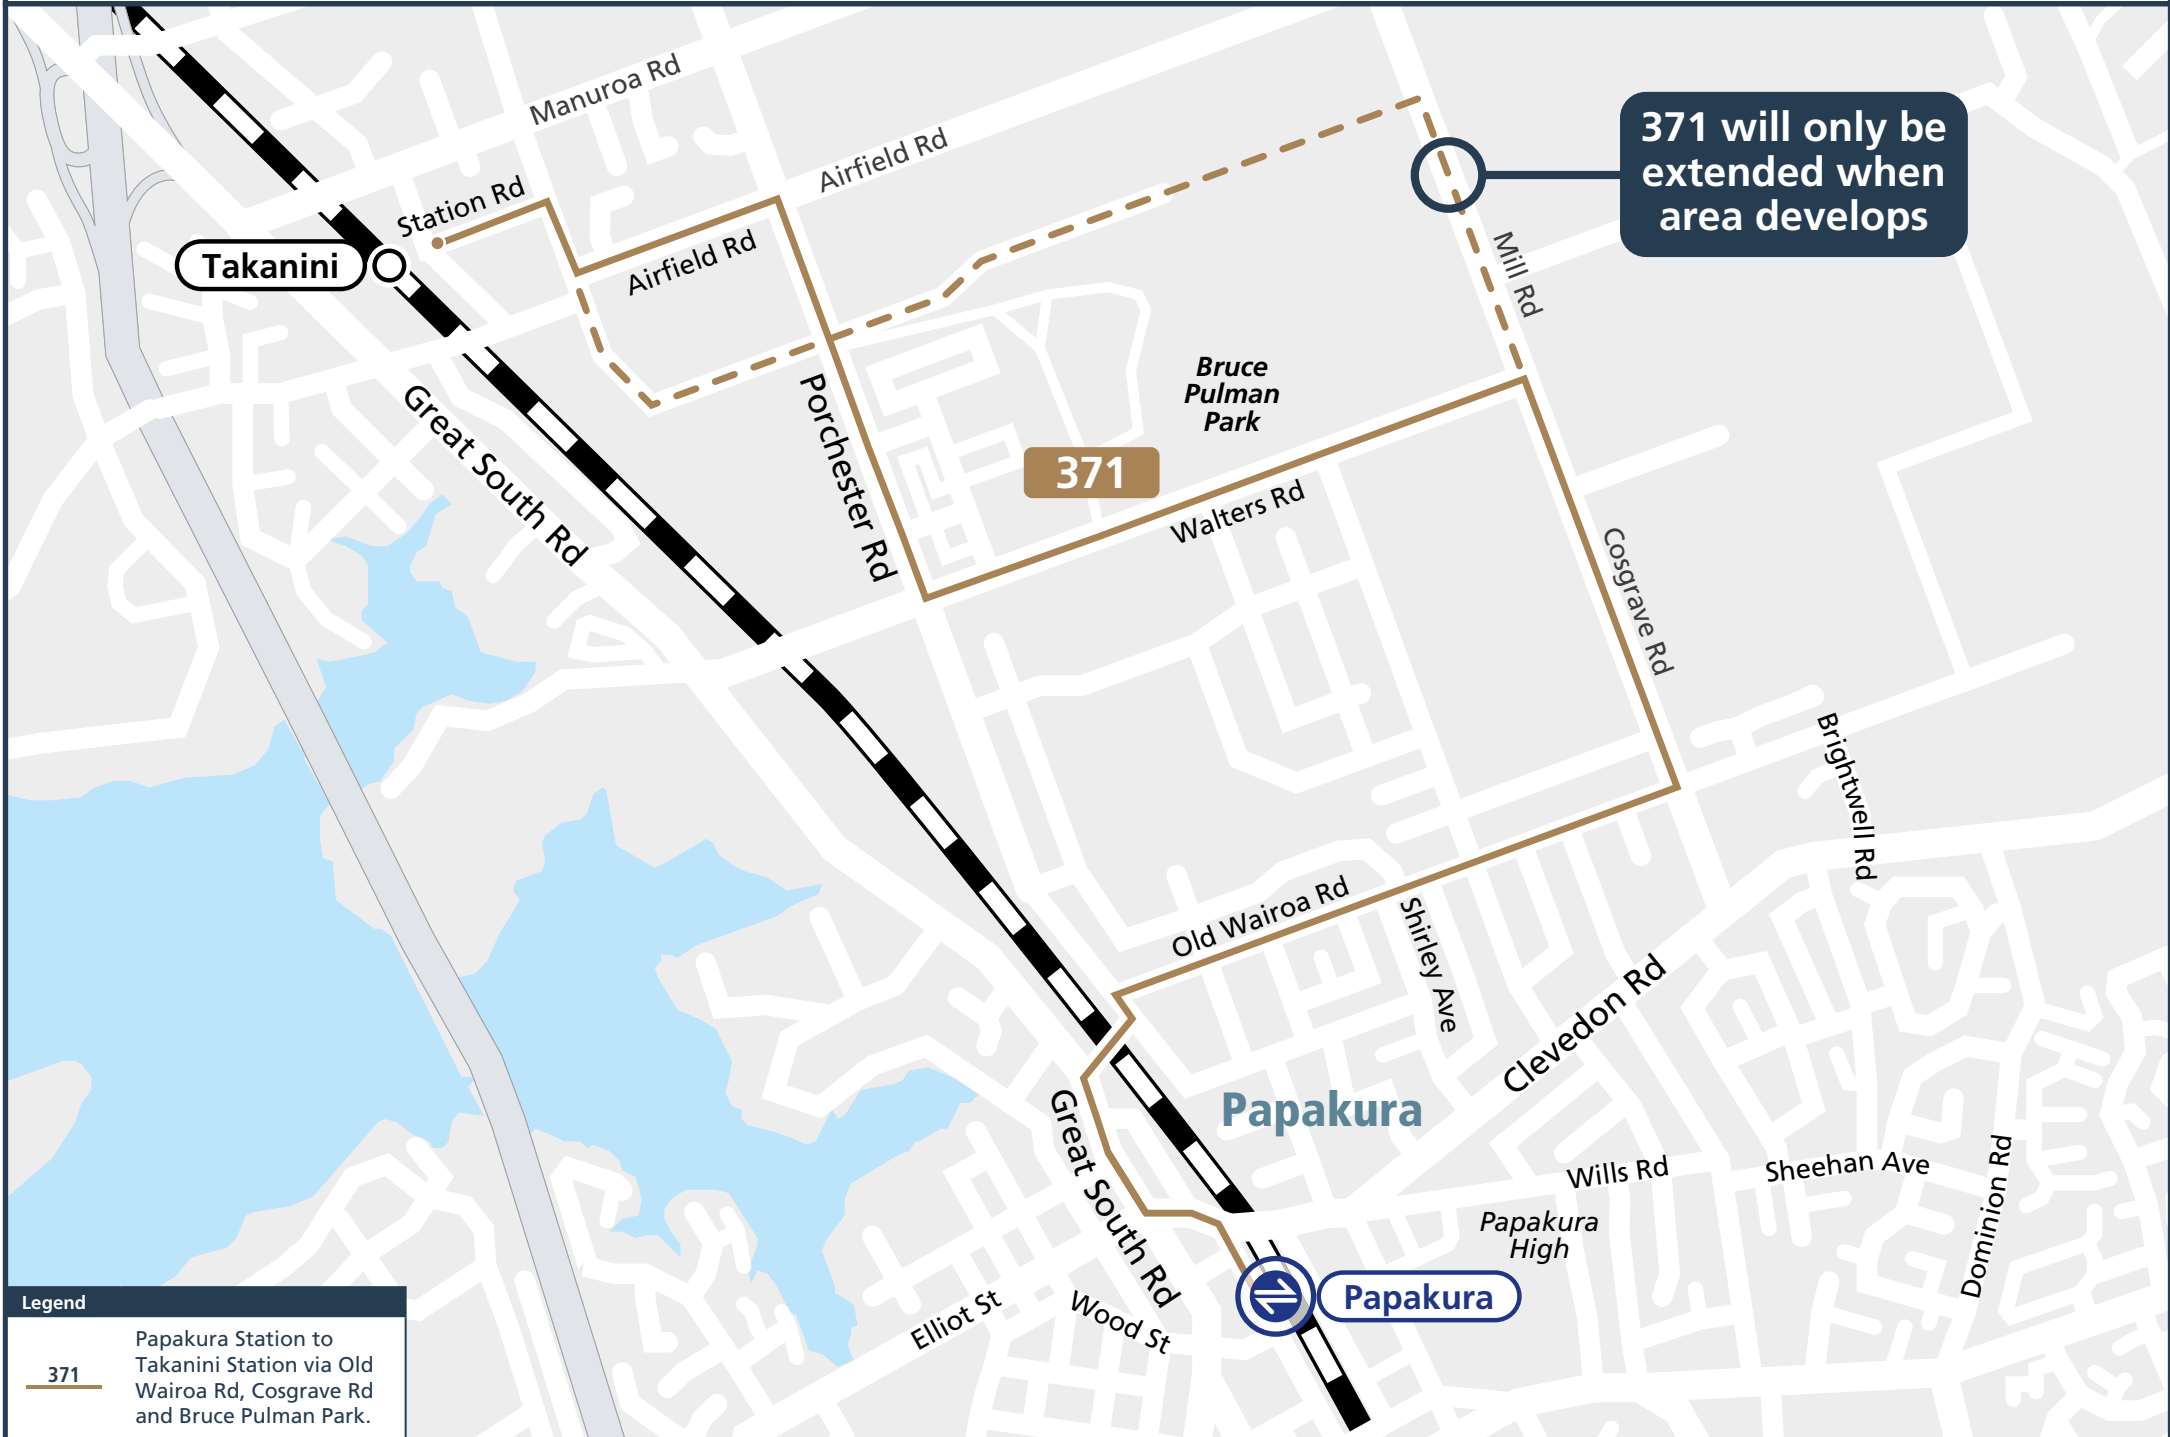

ROUTE 371 - PAPAOKURA STATION TO TAKANINI STATION

371 will only be extended when area develops

371

Legend
371 Papakura Station to Takanini Station via Old Wairoa Rd, Cosgrave Rd and Bruce Pulman Park.