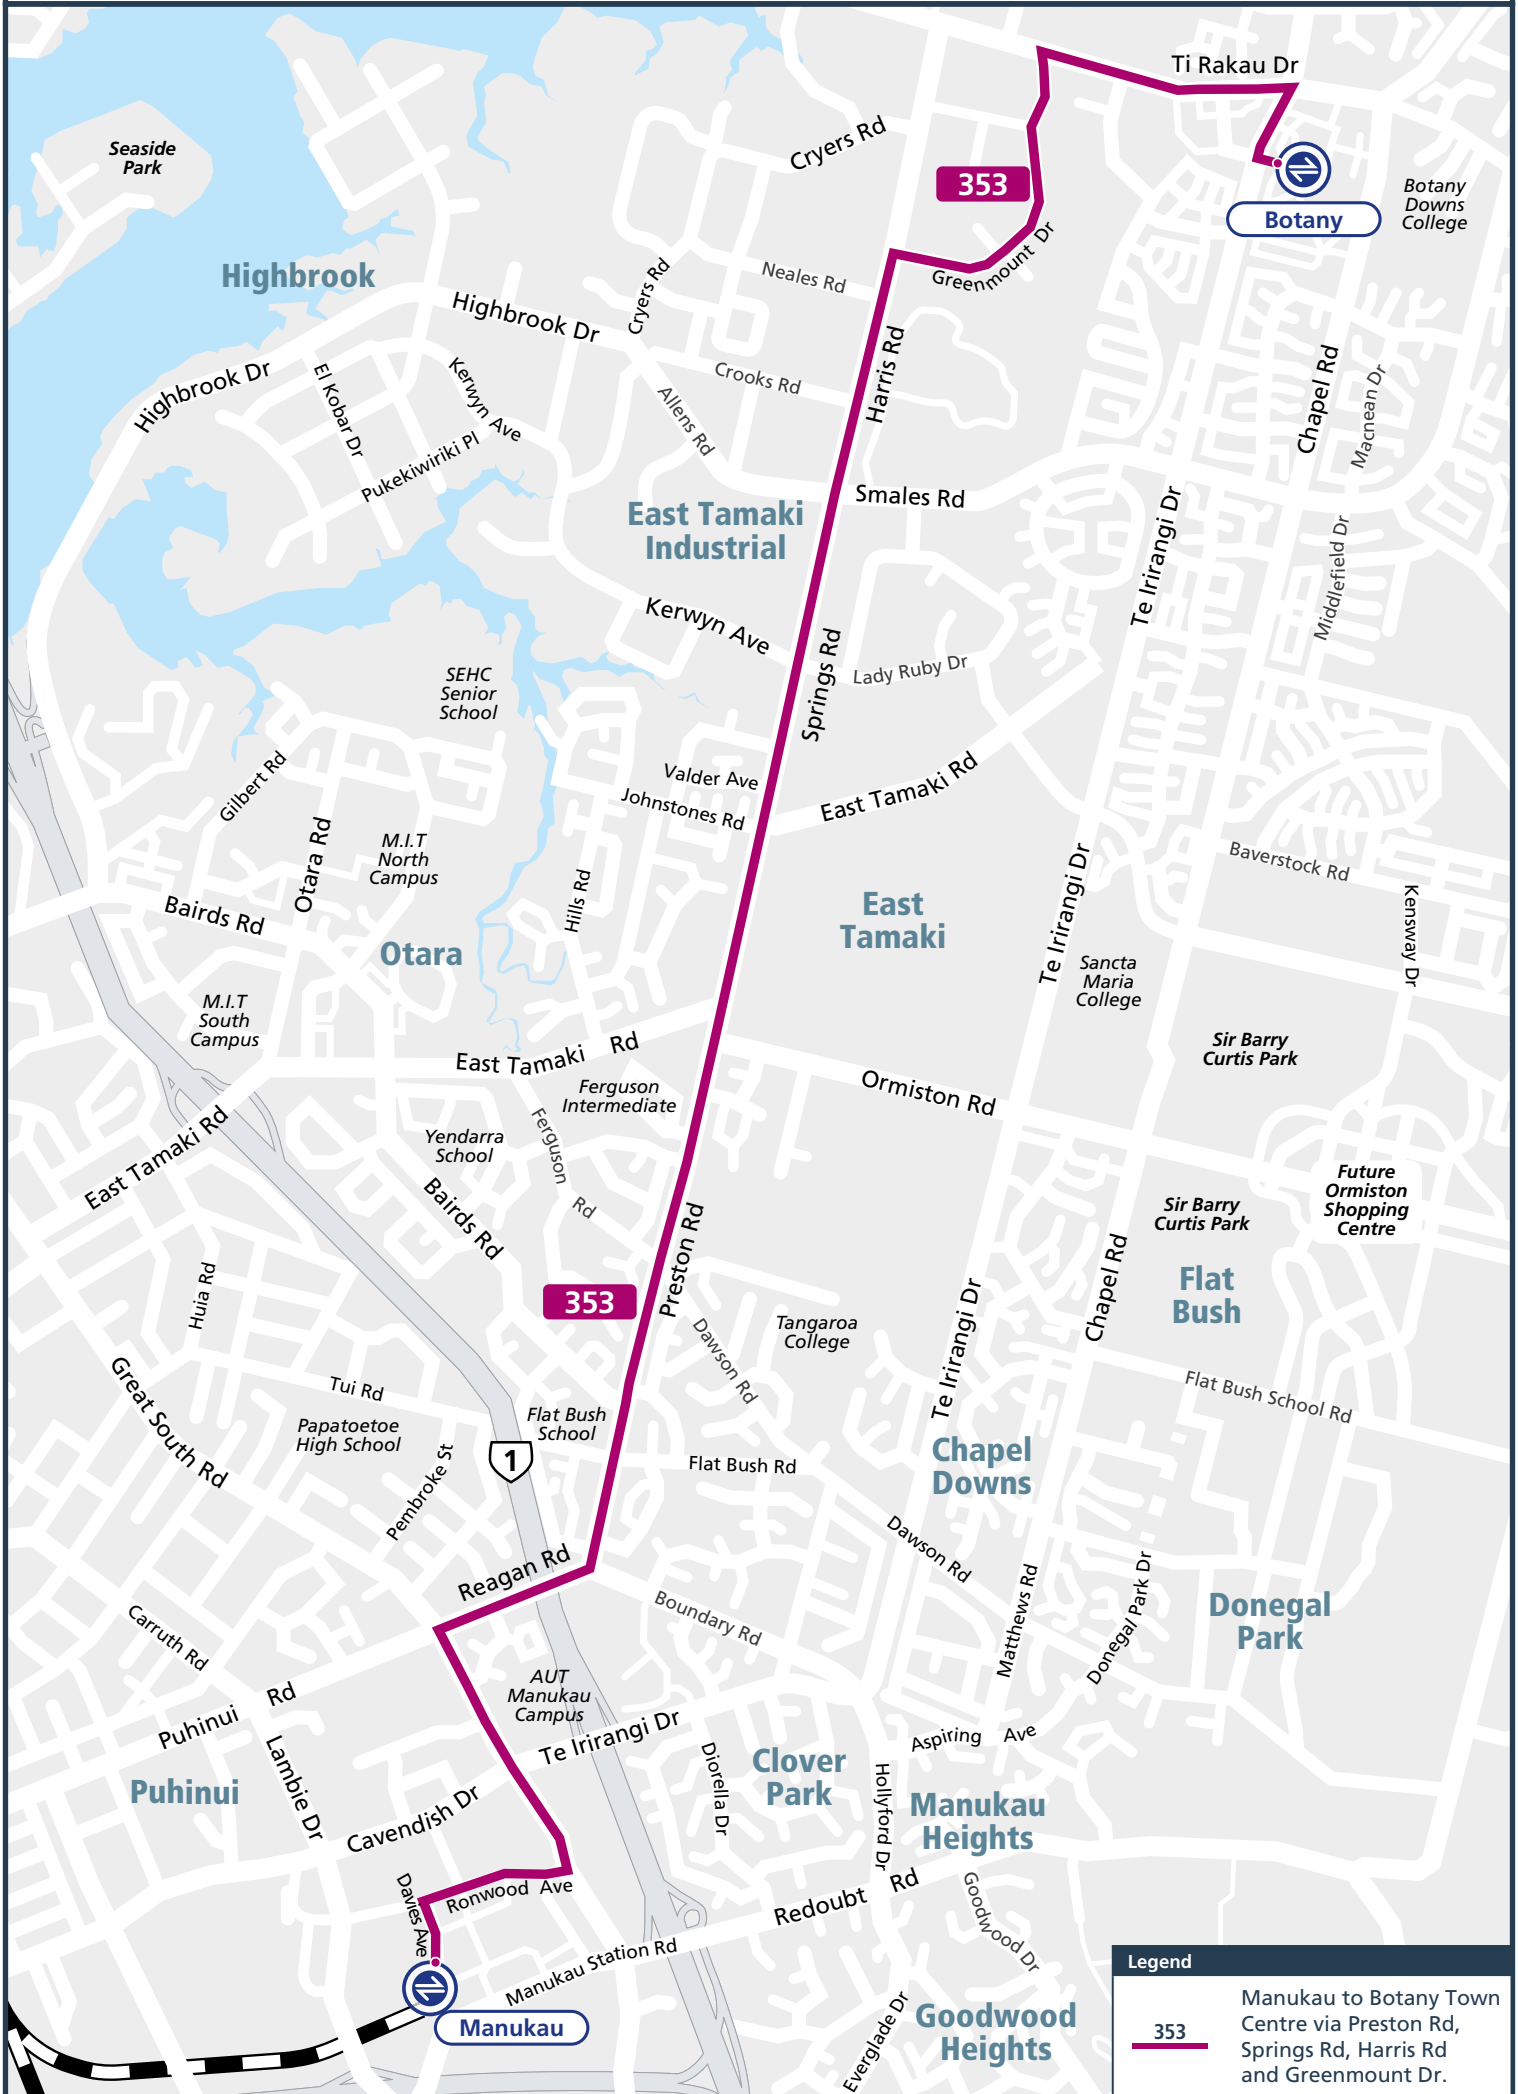

ROUTE 353 - MANUKAU TO BOTANY TOWN CENTRE

Legend

353 Manukau to Botany Town Centre via Preston Rd, Springs Rd, Harris Rd and Greenmount Dr.