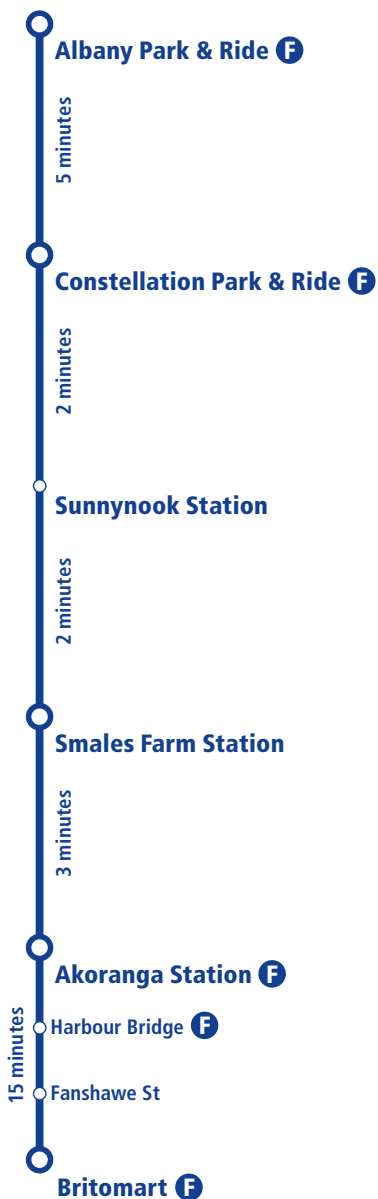

Northern Express

via Northern busway

Average travel time between stations, may vary with traffic

Effective May 2011