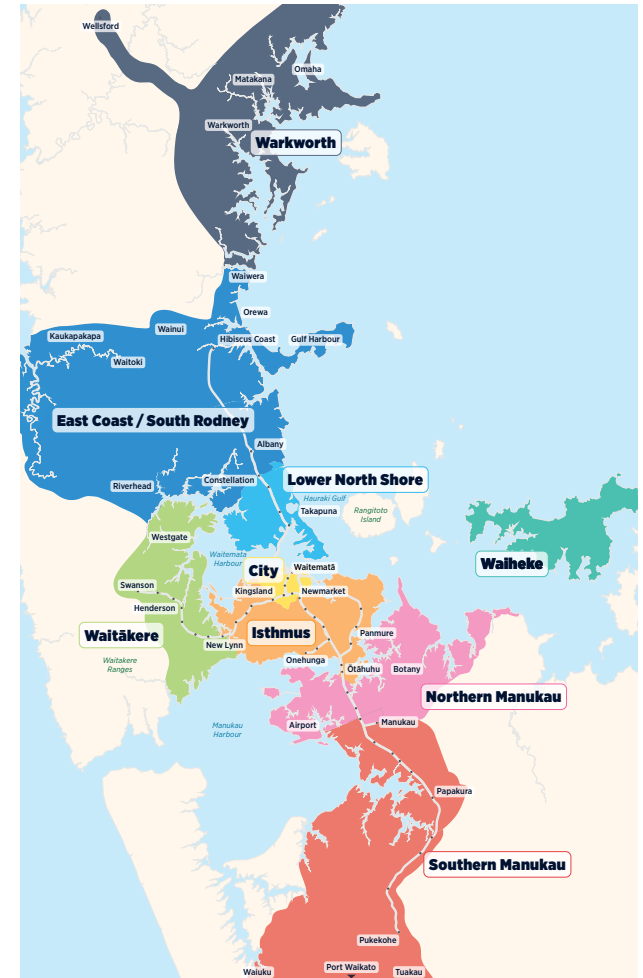

Pukekohe Waiuku

Southern Bus Timetable

Routes

- 391** Cape Hill Rd, East St and Twomey Dr..... 2
- 392** Birdwood Rd, Princes St West and Seddon St 3
- 393** Wellington St, Manukau Rd, Nelson St and Kitchener Rd 4
- 394** Pukekohe Station to Paerātā Rise Loop 5
- 395** Waiuku, Kingseat Rd, Linwood Rd,
Papakura Station - limited service..... 6
- 396** Waiuku, Patumāhoe, Pukekohe Station 7

Other timetables available in this area that may interest you

Timetable	Routes
Māngere, Ōtāhuhu, Papatoetoe	31, 32, 36, 38, 309, 309X, 313, 321, 324, 325, 326
Ōtara, Papatoetoe, Highbrook, East Tāmaki	31, 33, 36, 37, 314, 325, 351, 352, 353, 39
Manurewa	33, 37, 39, 362, 363, 364, 365, 366
Papakura	33, 365, 372, 373, 376, 377, 378, 379, 395
Airport	Airport Link
Train timetable	Southern Line

- 391**
- 392**
- 393**
- 394**
- 395**
- 396**

Fare Zones & Boundaries

- Warkworth
- Waitākere
- Waiheke
- East Coast/South Rodney
- City
- Manukau North
- Lower North Shore
- Isthmus
- Manukau South

Effective 19 April 2026

Times in bold are scheduled, all other times are approximate
This service is provided by Ritchies Transport

Route Map

Waiuku

Pukekohe