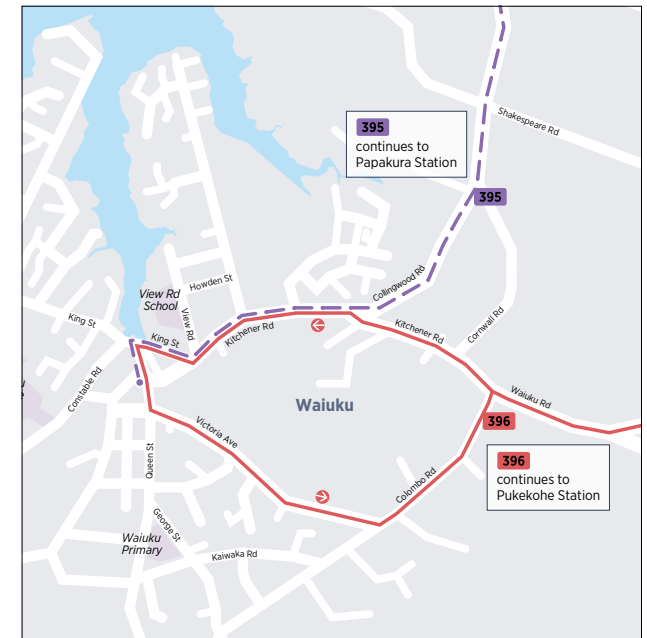

Pukekohe Waiuku

Southern Bus Timetable

Routes

- 391** Cape Hill Rd, East St and Twomey Dr..... 2
- 392** Birdwood Rd, Princes St West and Seddon St 3
- 393** Wellington St, Manukau Rd, Nelson St and Kitchener Rd 4
- 394** Pukekohe Station to Paerātā Rise Loop 5
- 395** Waiuku, Kingseat Rd, Linwood Rd,
Papakura Station - limited service..... 6
- 396** Waiuku, Patumāhoe, Pukekohe Station 7

Times in bold are scheduled, all other times are approximate
This service is provided by Ritchies Transport

Route Map

Waiuku

Pukekohe