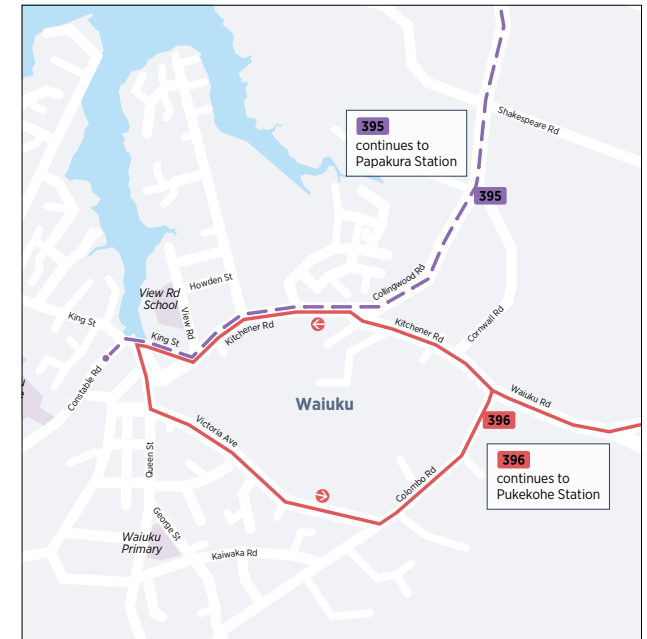

Pukekohe Waiuku

Southern Bus Timetable

Routes

| | | |
|------------|---|---|
| 391 | Cape Hill Rd, East St and Twomey Dr..... | 2 |
| 392 | Birdwood Rd, Princes St West and Seddon St | 3 |
| 393 | Wellington St, Manukau Rd, Nelson St and Kitchener Rd | 4 |
| 394 | Pukekohe Station to Paerātā Rise Loop | 5 |
| 395 | Waiuku, Kingseat Rd, Linwood Rd, Papakura Station - limited service..... | 6 |
| 396 | Waiuku, Patumahoe, Pukekohe Station | 7 |

396 Pukekohe to Waiuku

via Patumahoe

| | Pukekohe Station (stop 2850) | Patumahoe Village (stop 2883) | 279 Kitchener Road (stop 2921) | Waiuku Town Centre (stop 2932) | 170 Colombo Road (stop 2920) |
|--------------------------------------|------------------------------|-------------------------------|--------------------------------|--------------------------------|------------------------------|
| Saturday, Sunday and Public Holidays | 06:20 | 06:34 | 06:46 | 06:49 | 06:52 |
| | 07:20 | 07:34 | 07:46 | 07:49 | 07:52 |
| | 08:20 | 08:34 | 08:46 | 08:49 | 08:52 |
| | 09:20 | 09:34 | 09:46 | 09:49 | 09:52 |
| | 10:20 | 10:31 | 10:45 | 10:48 | 10:51 |
| | 11:20 | 11:31 | 11:45 | 11:48 | 11:51 |
| | 12:20 | 12:31 | 12:45 | 12:48 | 12:51 |
| | 13:20 | 13:31 | 13:45 | 13:48 | 13:51 |
| | 14:20 | 14:31 | 14:45 | 14:48 | 14:51 |
| | 15:20 | 15:31 | 15:45 | 15:48 | 15:51 |
| | 16:20 | 16:31 | 16:45 | 16:48 | 16:51 |
| | 17:20 | 17:31 | 17:45 | 17:48 | 17:51 |
| | 18:20 | 18:31 | 18:43 | 18:46 | 18:49 |
| | 19:30 | 19:41 | 19:53 | 19:56 | 19:59 |
| | 20:30 | 20:46 | 21:03 | 21:06 | 21:10 |

Times in bold are scheduled, all other times are approximate
 This service is provided by Ritchies Transport

Route Map

Waiuku

Pukekohe