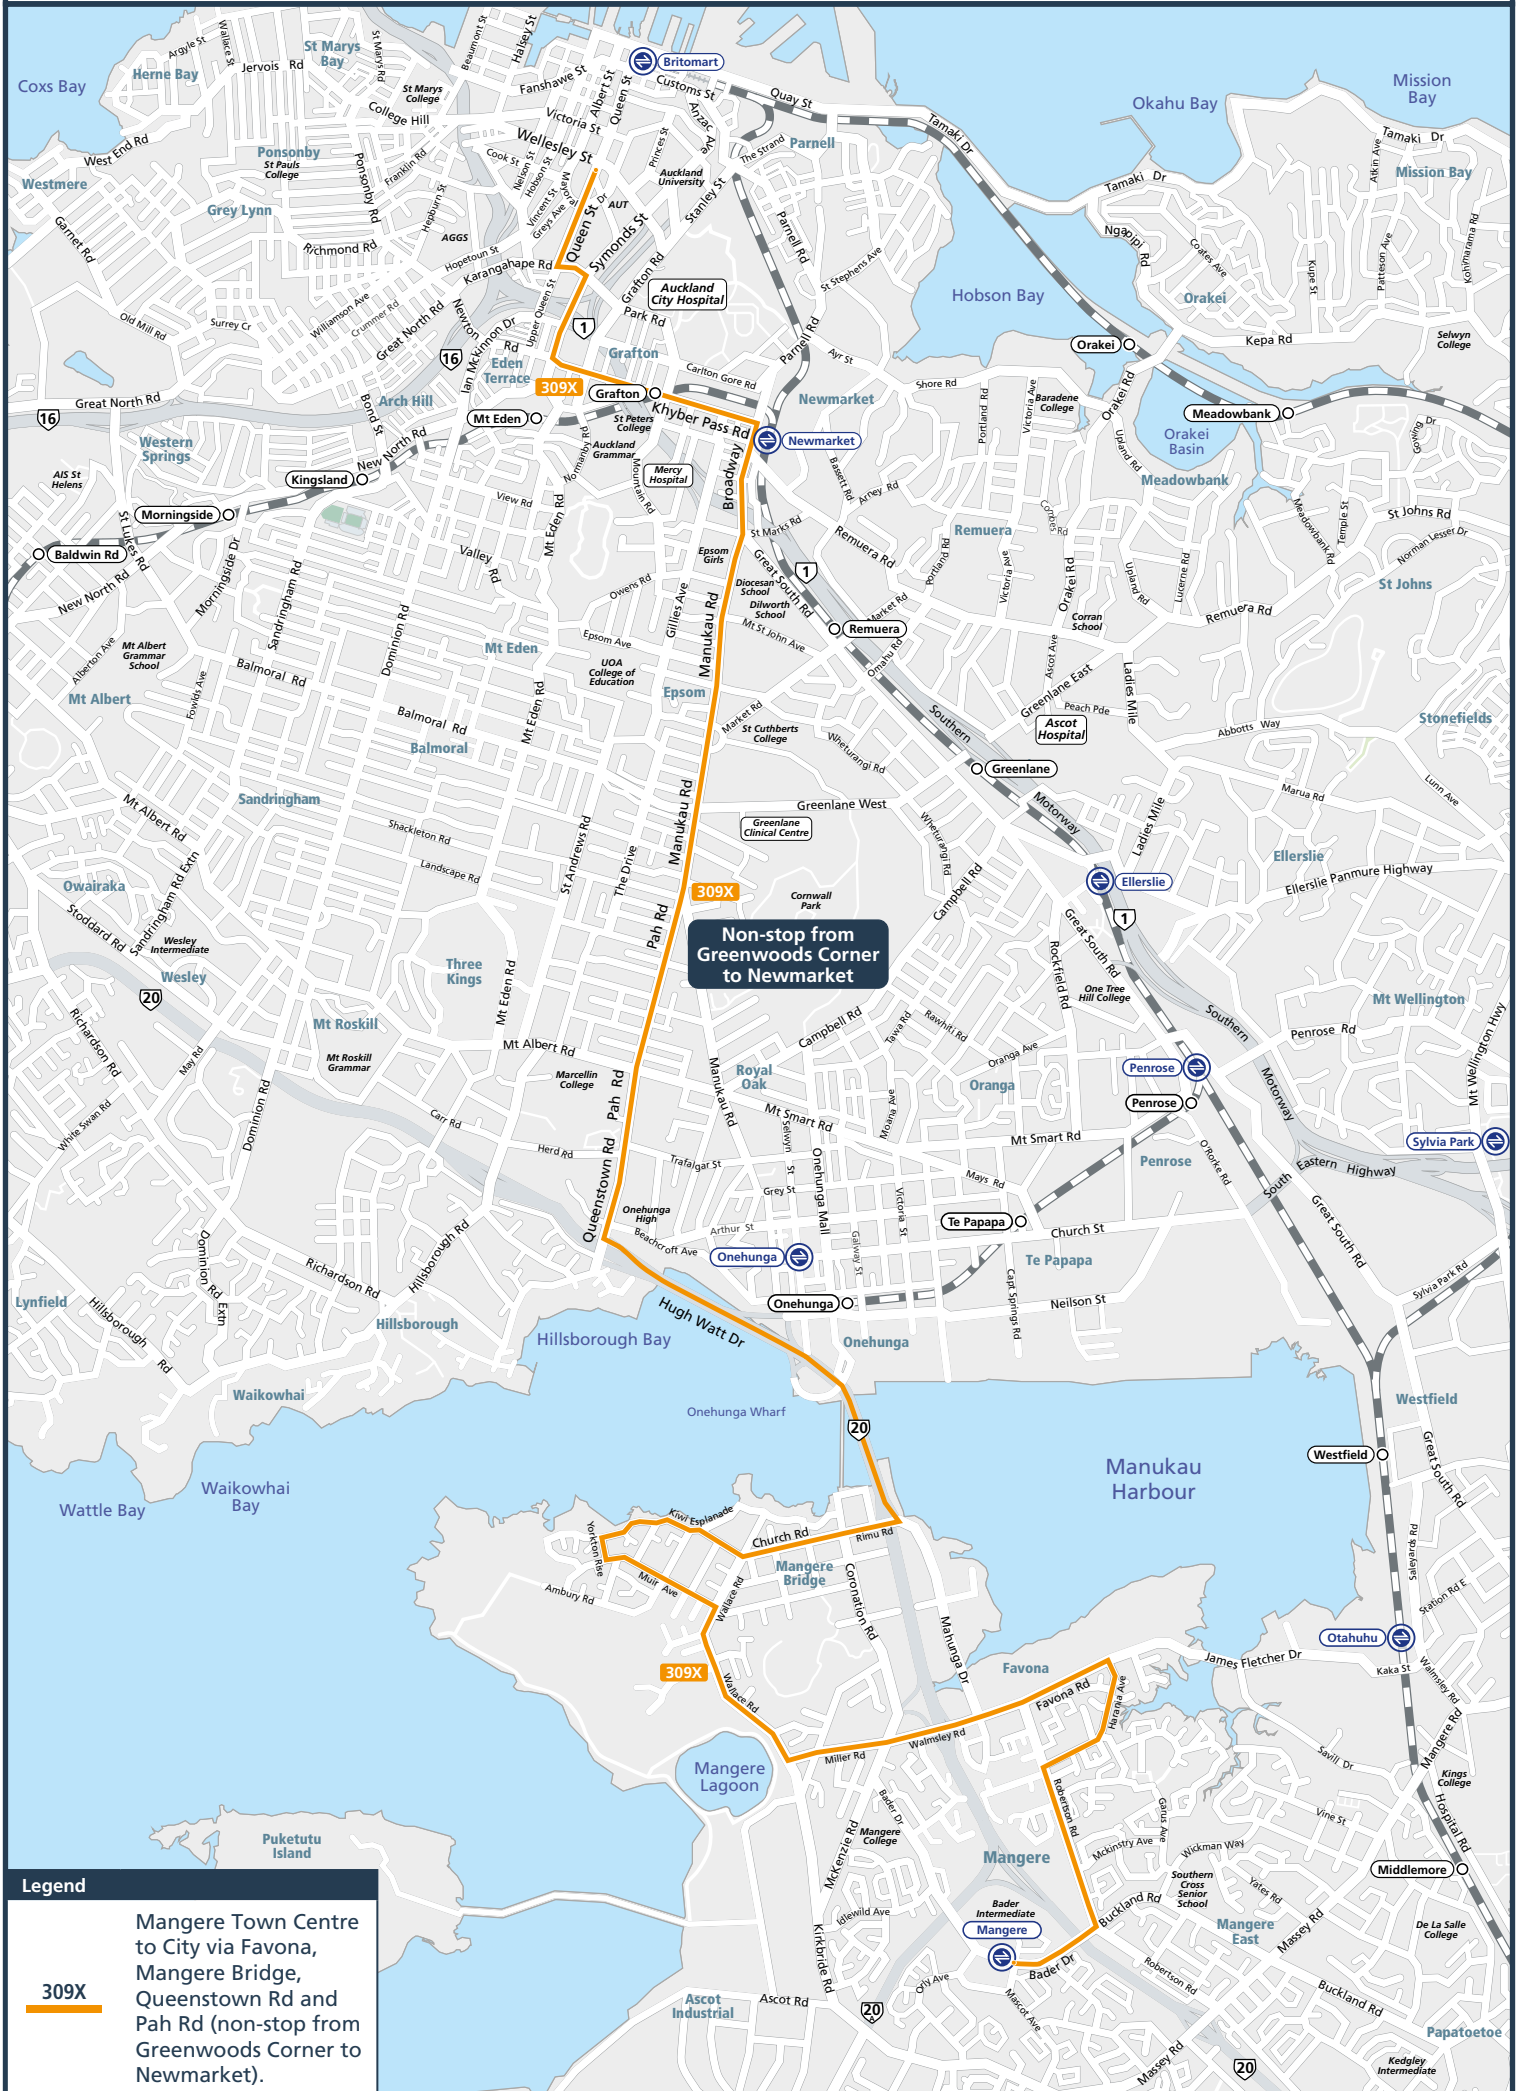

ROUTE 309X - MANGERE TO CITY (BYPASSES ONEHUNGA)

Non-stop from Greenwood's Corner to Newmarket

Legend

Mangere Town Centre to City via Favona, Mangere Bridge, Queenstown Rd and Pah Rd (non-stop from Greenwood's Corner to Newmarket).