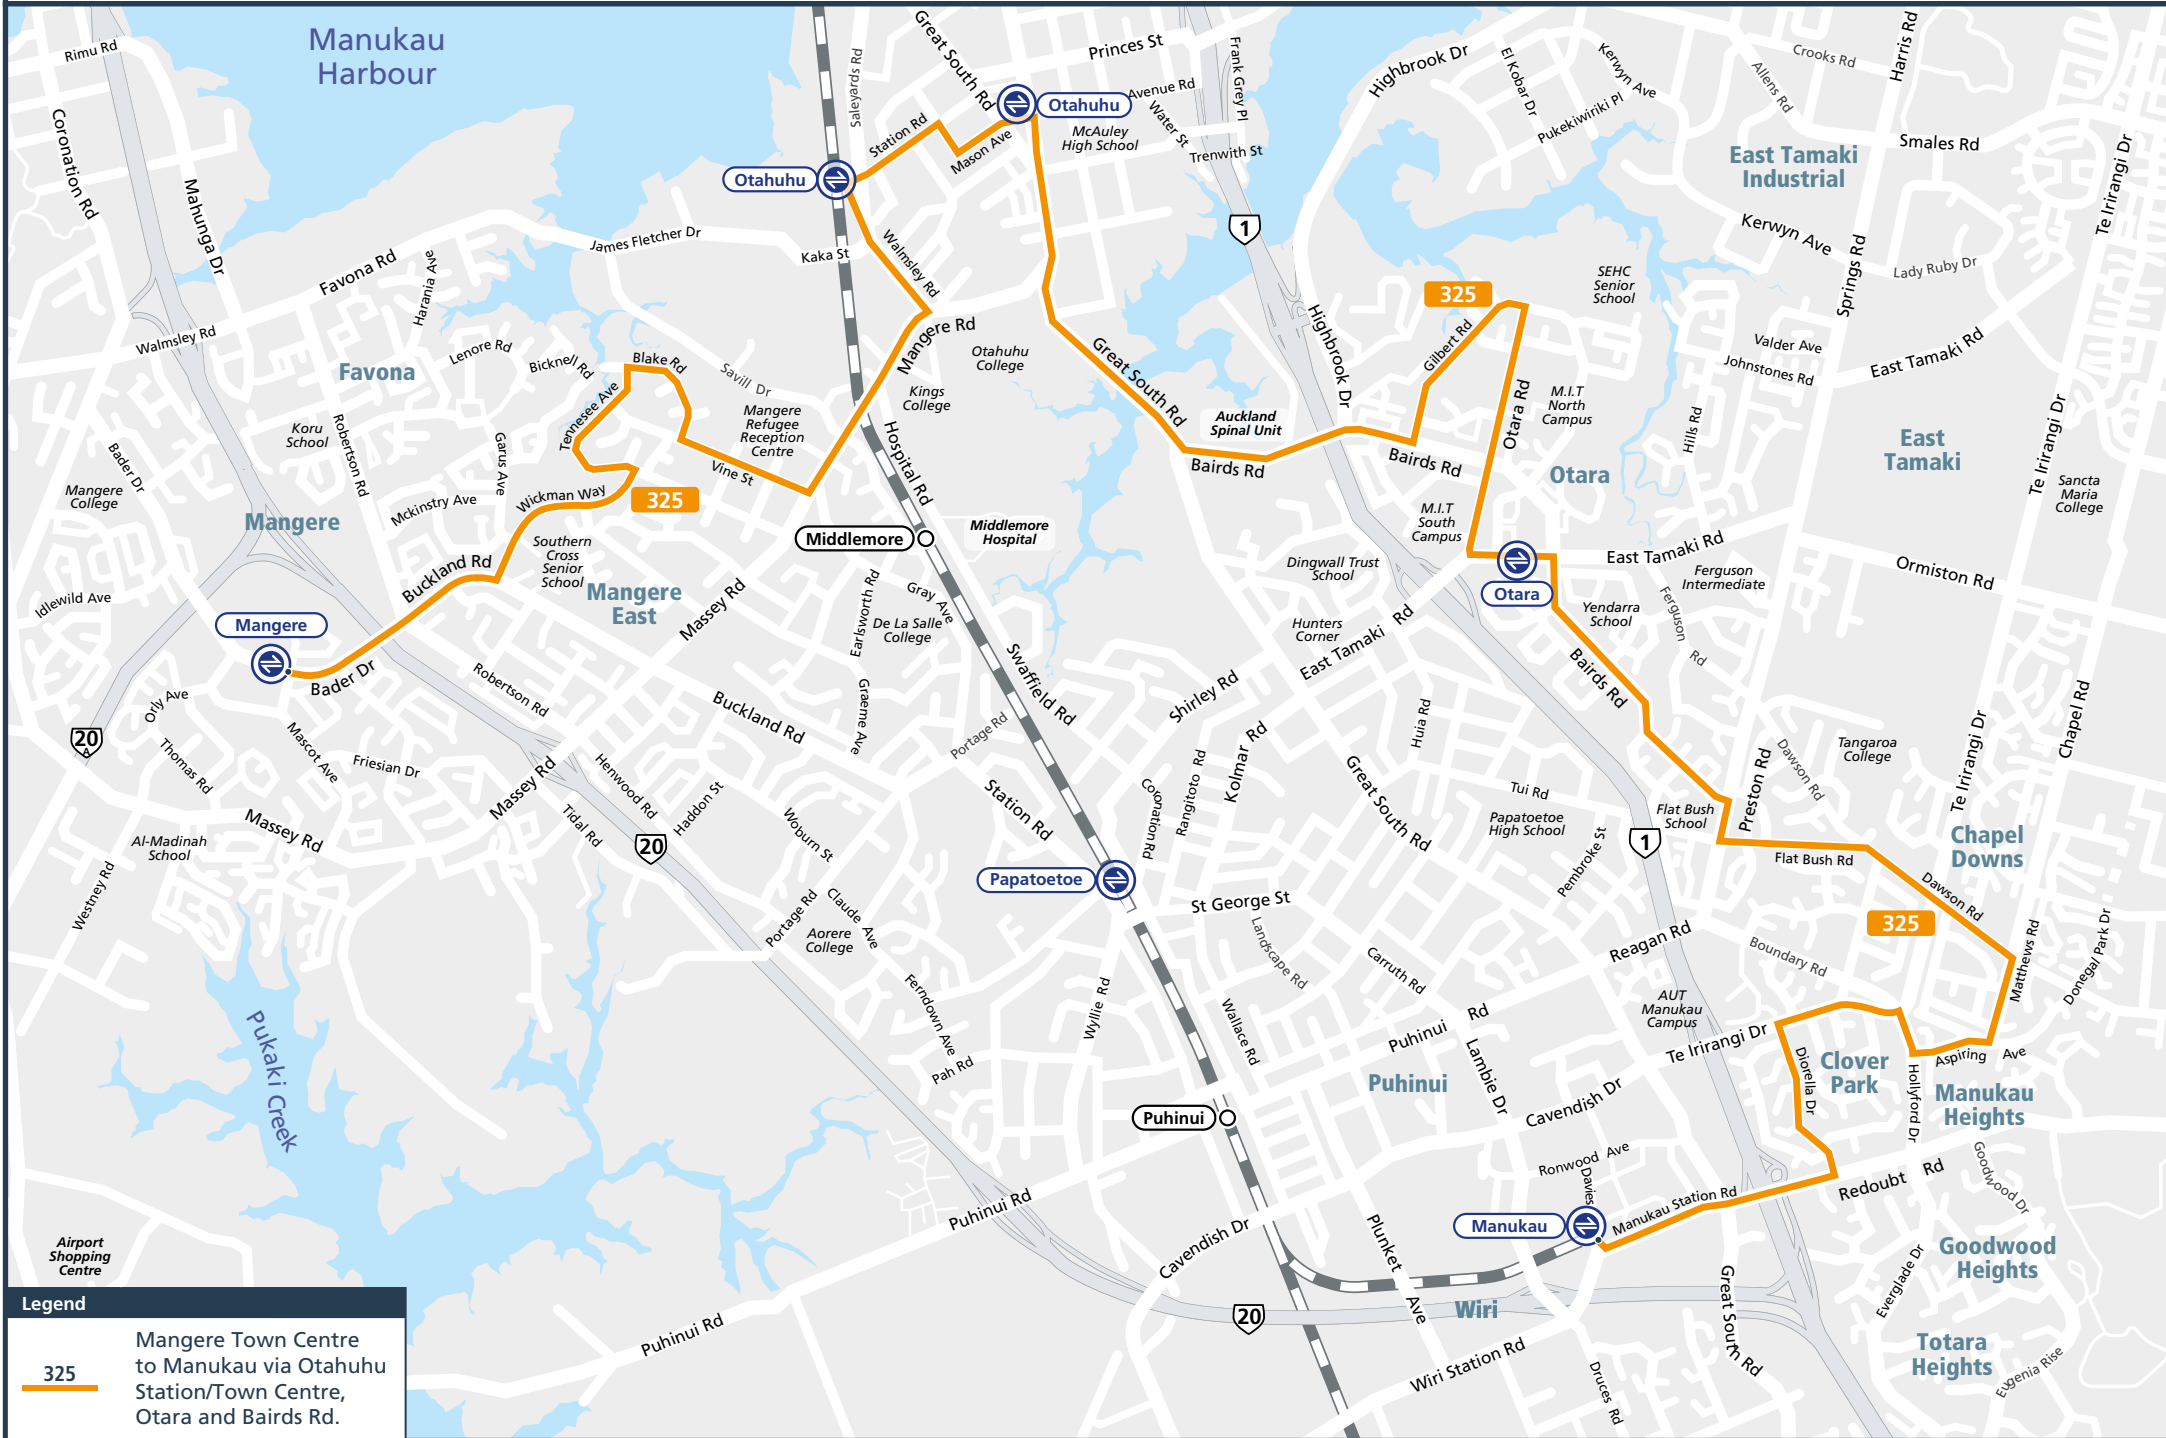

ROUTE 325 - MANGERE TOWN CENTRE TO MANUKAU

Legend

325 Mangere Town Centre to Manukau via Otahuhu Station/Town Centre, Otara and Bairds Rd.