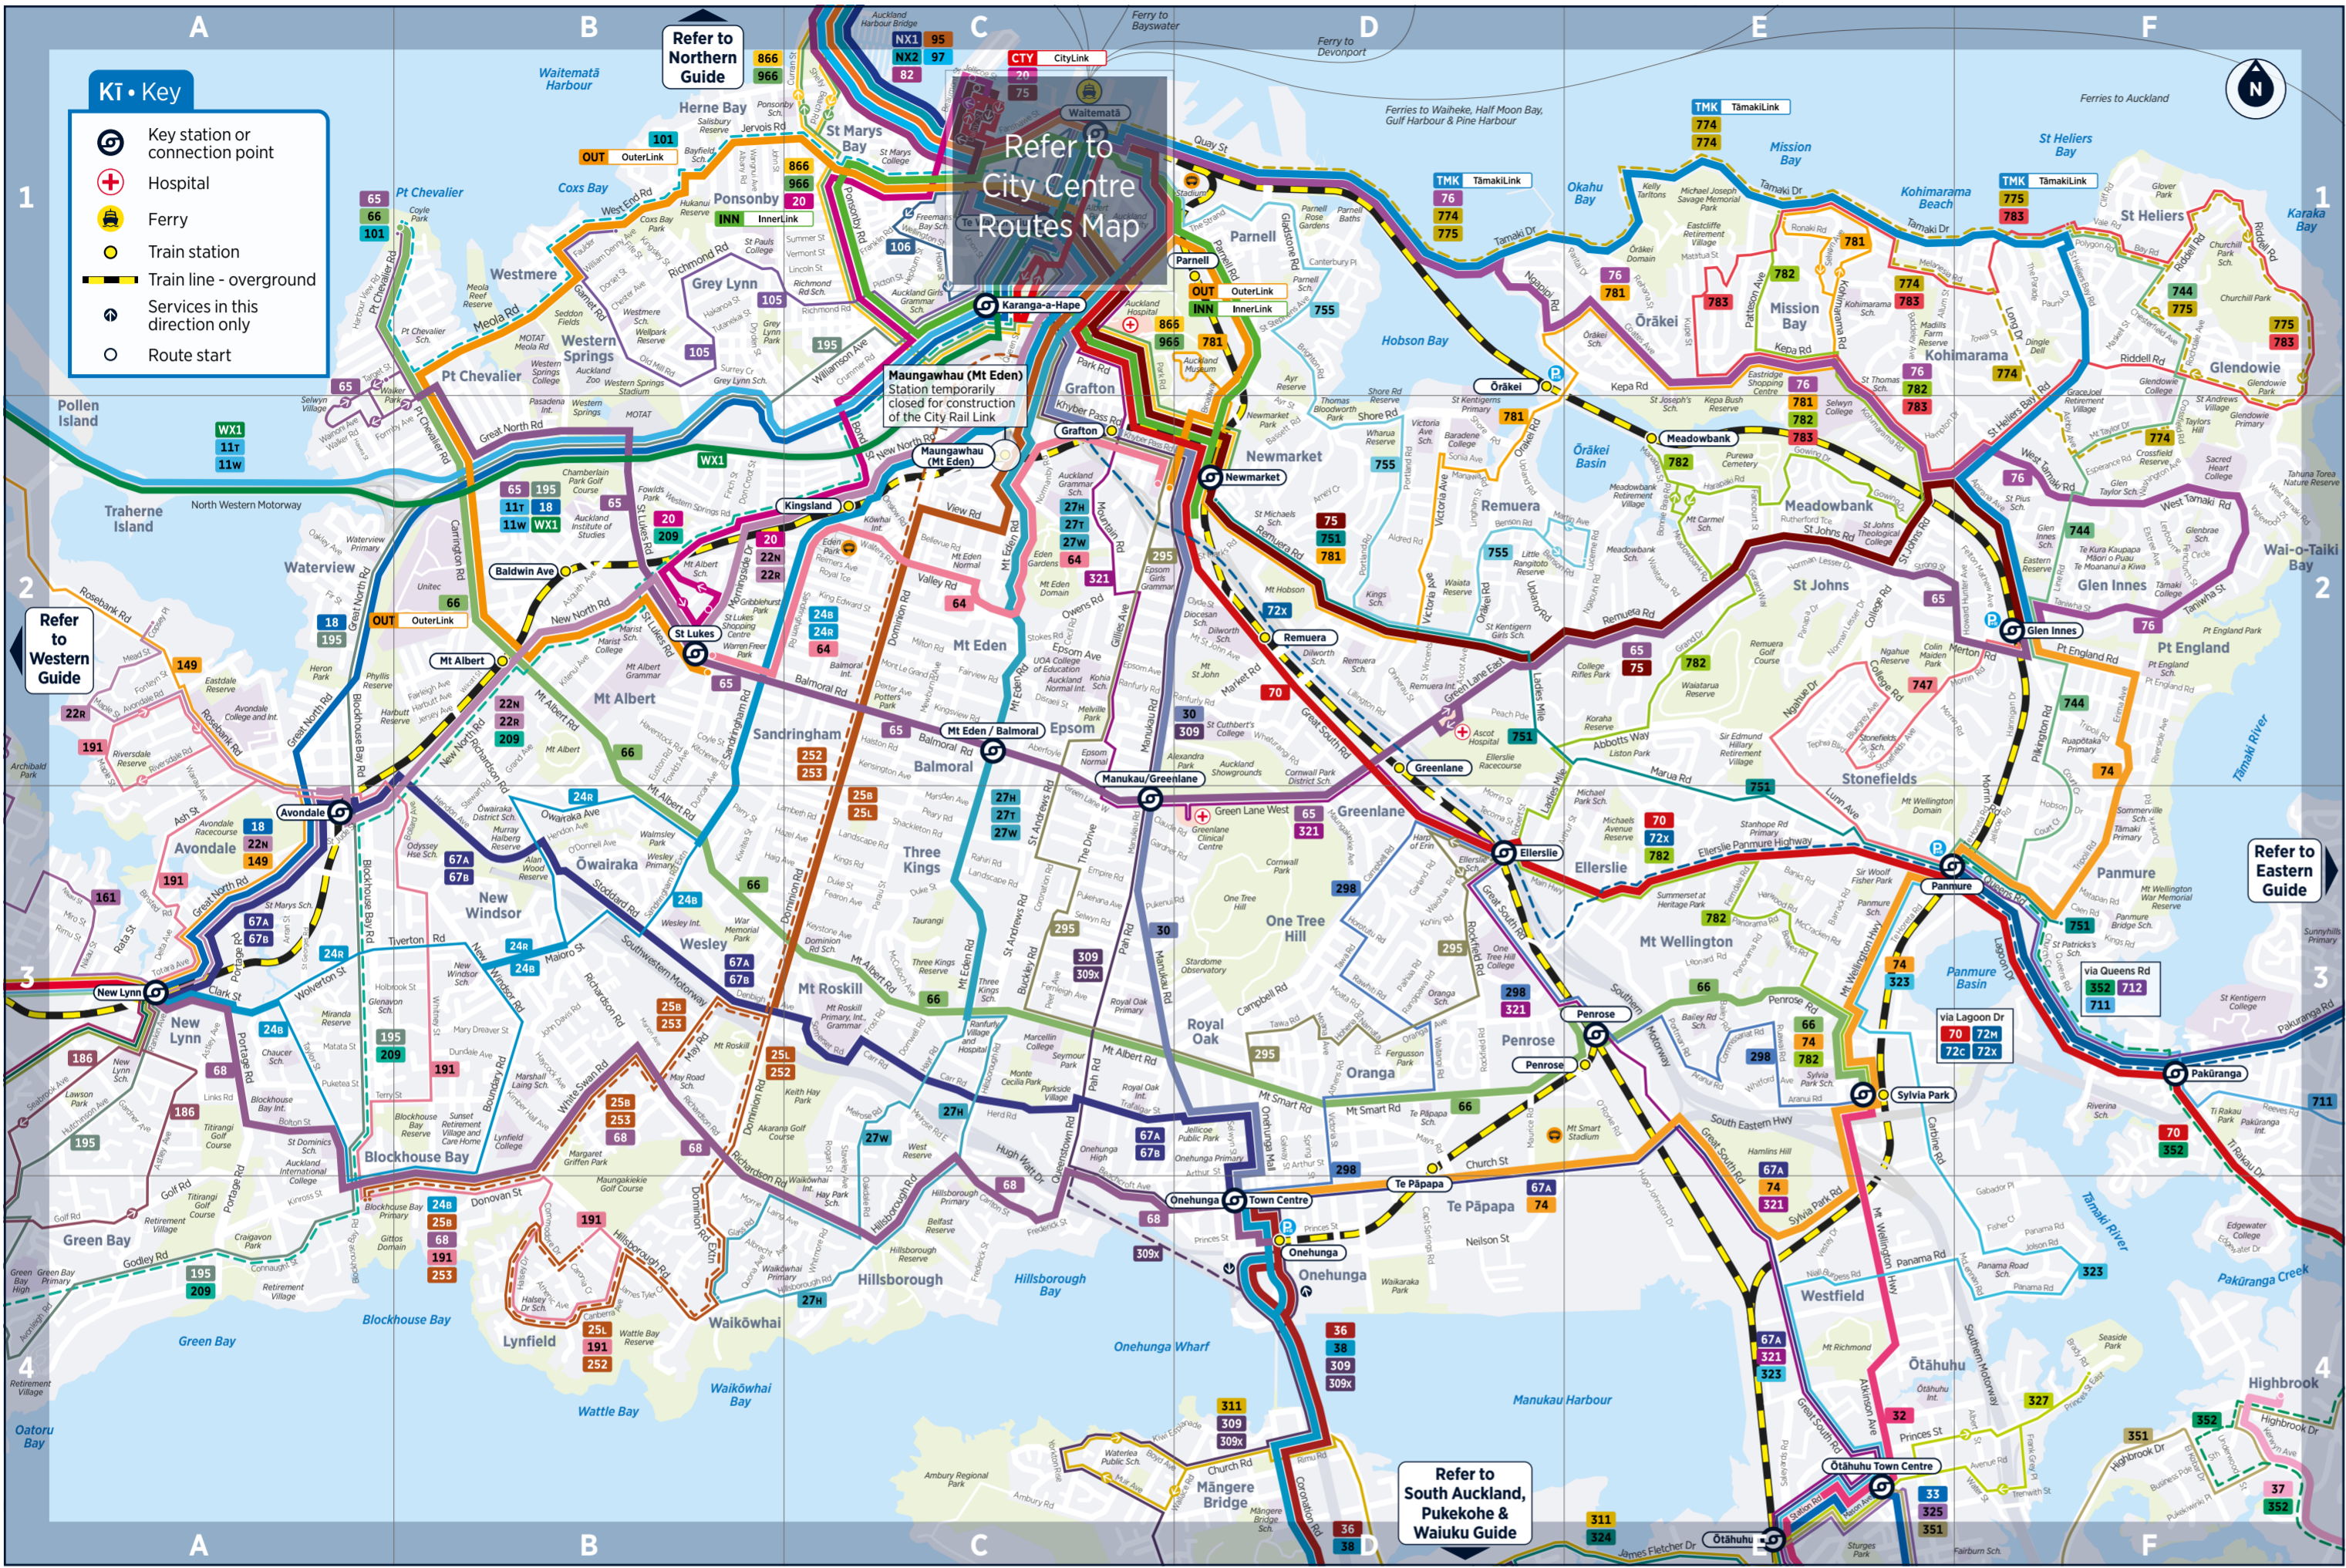

Tūnga Pahi - Bus Stop 1771

Drop off only

Ōtāhuhu

Tūnga Pahi - Bus Stop 1777

- 33** Ōtāhuhu Town Centre, Great South Rd, Hunters Corner, Manukau Station, Manurewa Interchange, Papakura
- 324** Ōtāhuhu Library, Ōtāhuhu Town Centre
- 325** Ōtāhuhu Town Centre, MIT Ōtara, Ōtara, Chapel Downs
- 327** Ōtāhuhu to Seaside Park
- 351** Ōtāhuhu Town Centre, Highbrook, Botany

Accessible Entrance
Titi St

Te Mahere o ngā Ara o te Puku o Tāmaki Central Auckland Route Map

Index

A3	Avondale	E1	Mission Bay	D4	Onehunga Station	F1	St Heliers
A3	Avondale Station	B2	Morningside Station	D4	Onehunga Town Centre	E2	St Johns
B2	Baldwin Ave Station	D3	Greenlane Clinical Centre	D1	Ōrākei Station	A3	St Marys Bay
A3	Blockhouse Bay	D2	Greenlane Station	E4	Ōtāhuhu Station	E2	Stonefields
C2	Eden Park	B1	Grey Lynn	E4	Ōtāhuhu Town Centre	E3	Sylvia Park Station
D3	Ellerslie	B1	Herne Bay	F3	Panmure Station	D3	Te Pāpapa Station
D3	Ellerslie Station	C4	Hillsborough	E3	Penrose Station	C3	Three Kings
C2	Epsom	C2	Kingsland Station	A3	New Lynn Station	B4	Waikōwhai
F2	Glen Innes	E1	Kohimarama	B3	New Windsor	A2	Waterview
F2	Glen Innes Station	B4	Lynfield	D2	Newmarket	B2	Western Springs
F2	Glendowie	D4	Māngere Bridge	D2	Newmarket Station	B1	Westmere
C2	Grafton Station	E2	Meadowbank Station	D3	Royal Oak		
				C2	Sandringham		