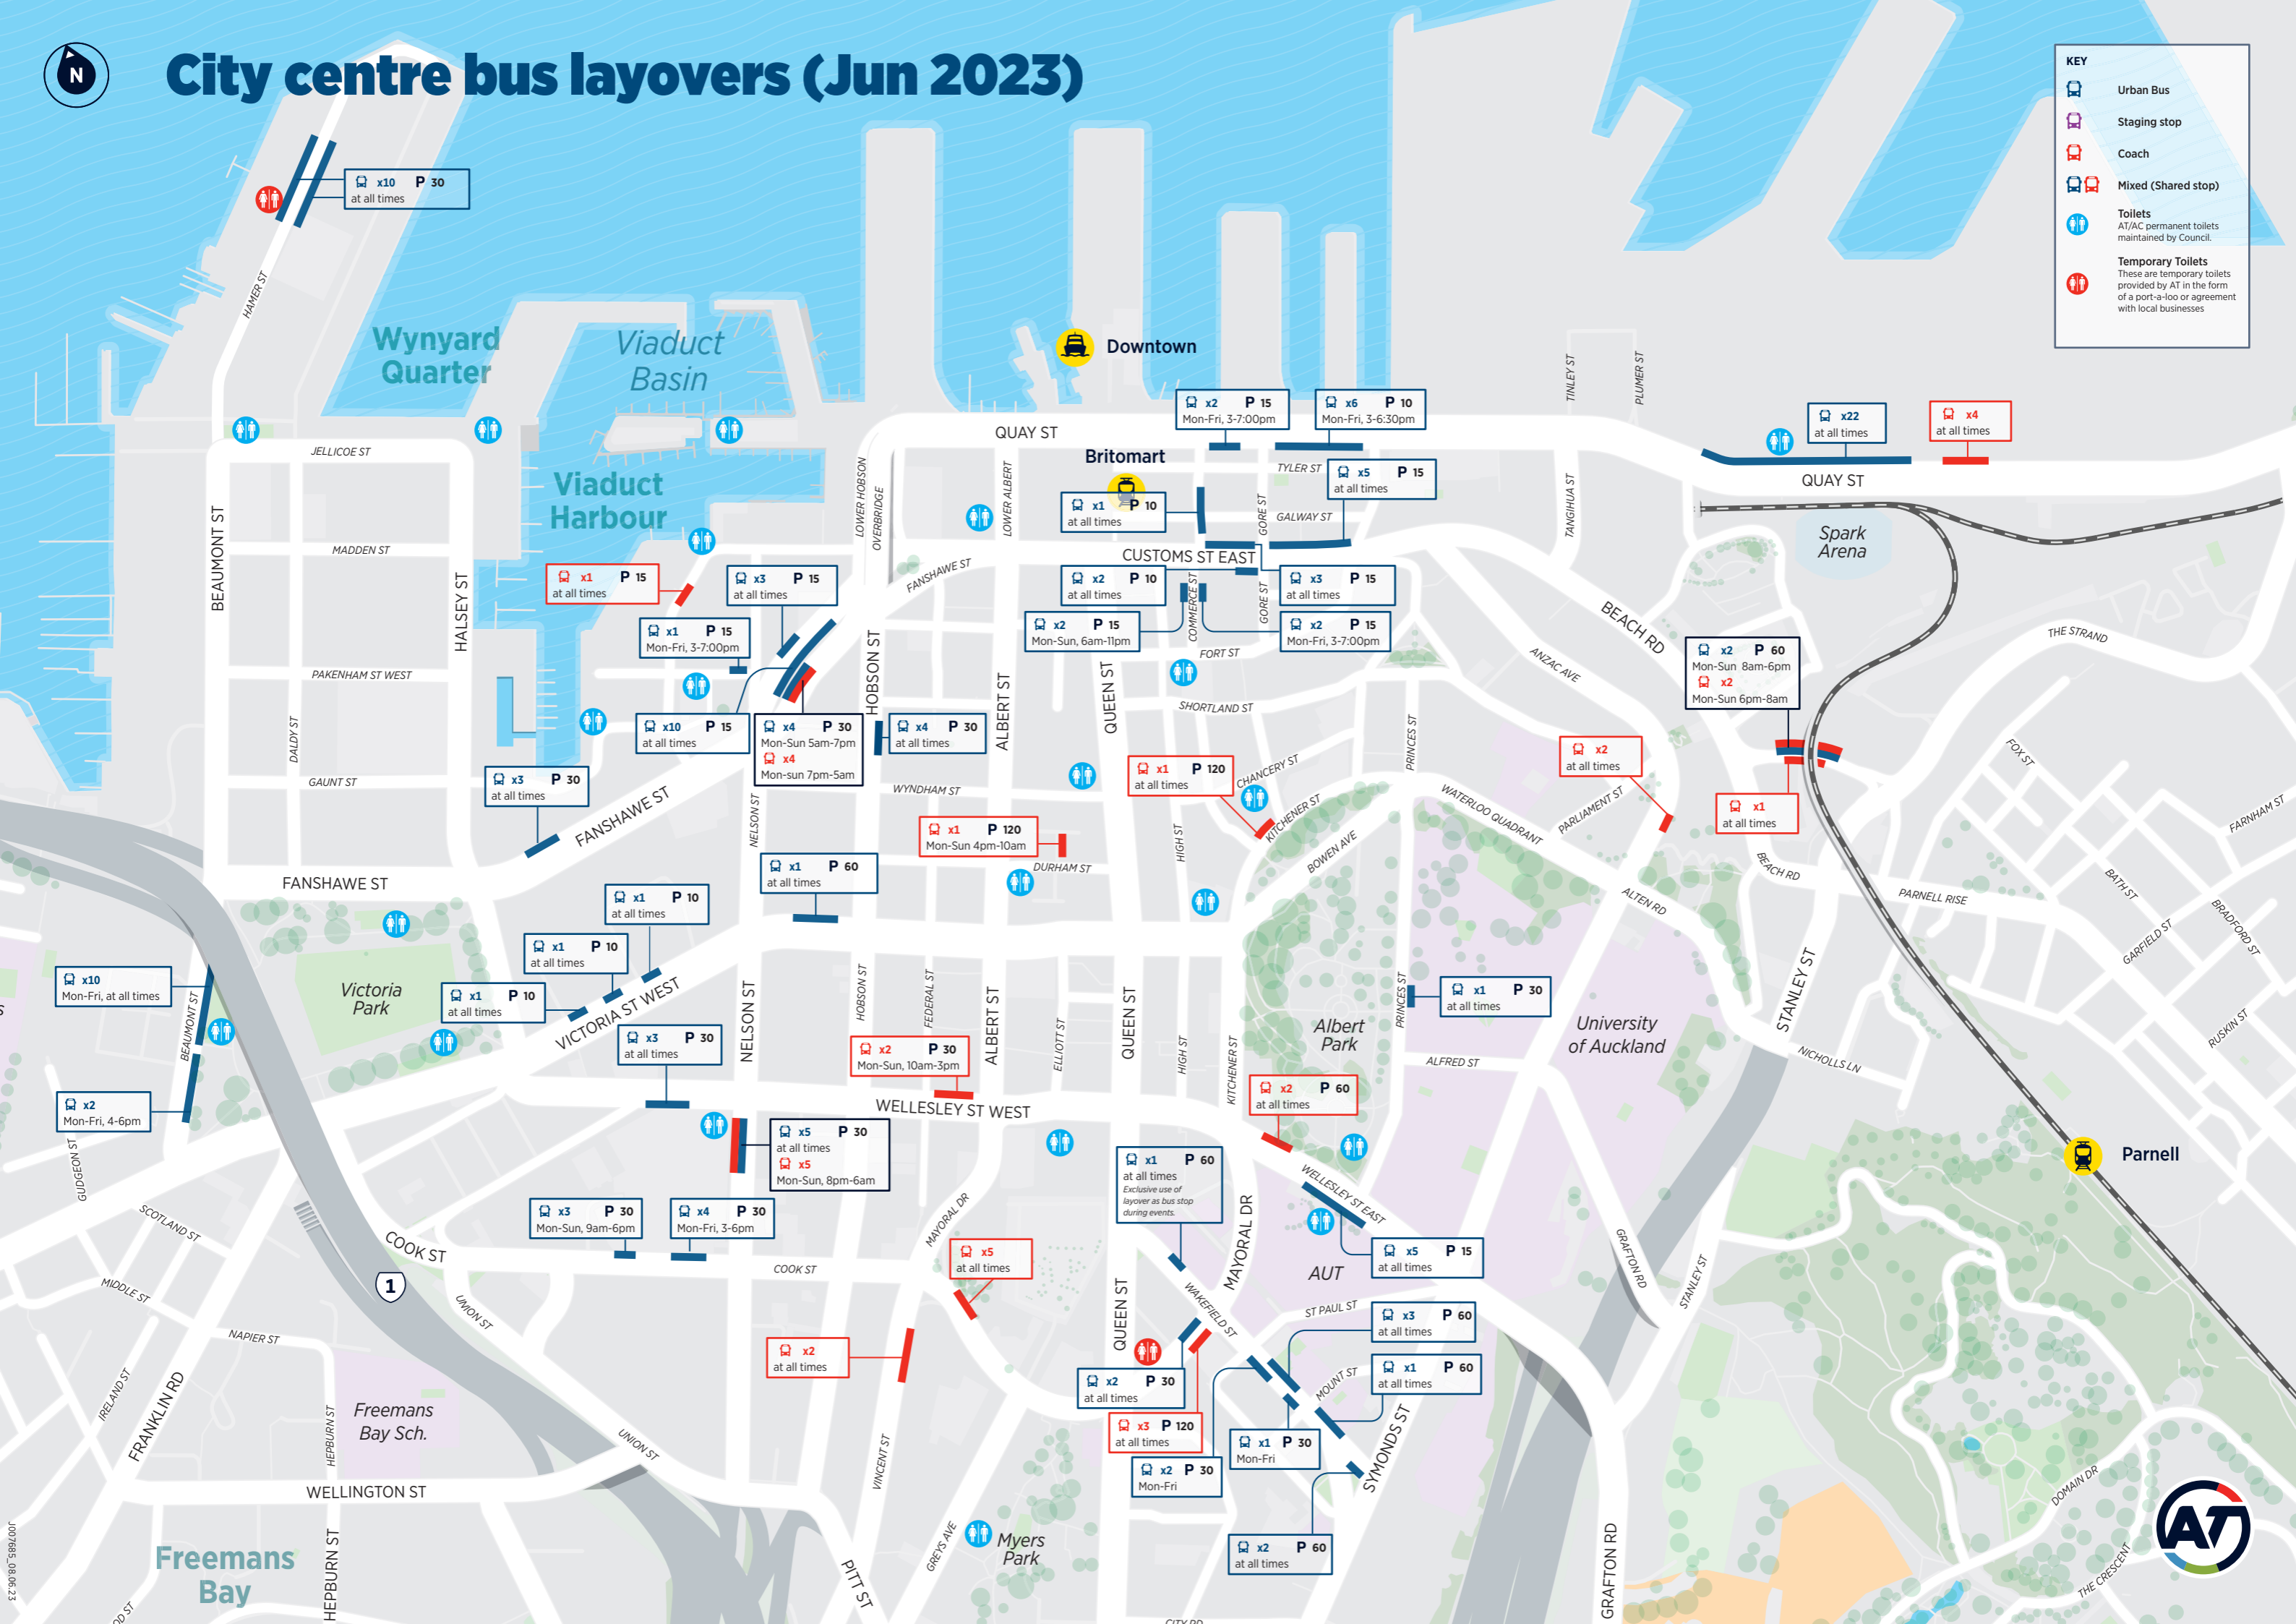

# City centre bus layovers (Jun 2023)

**KEY**

- Urban Bus
- Staging stop
- Coach
- Mixed (Shared) stop
- Toilets  
AT/AC permanent toilets maintained by Council.
- Temporary Toilets  
These are temporary toilets provided by AT in the form of a port-a-loo or agreement with local businesses