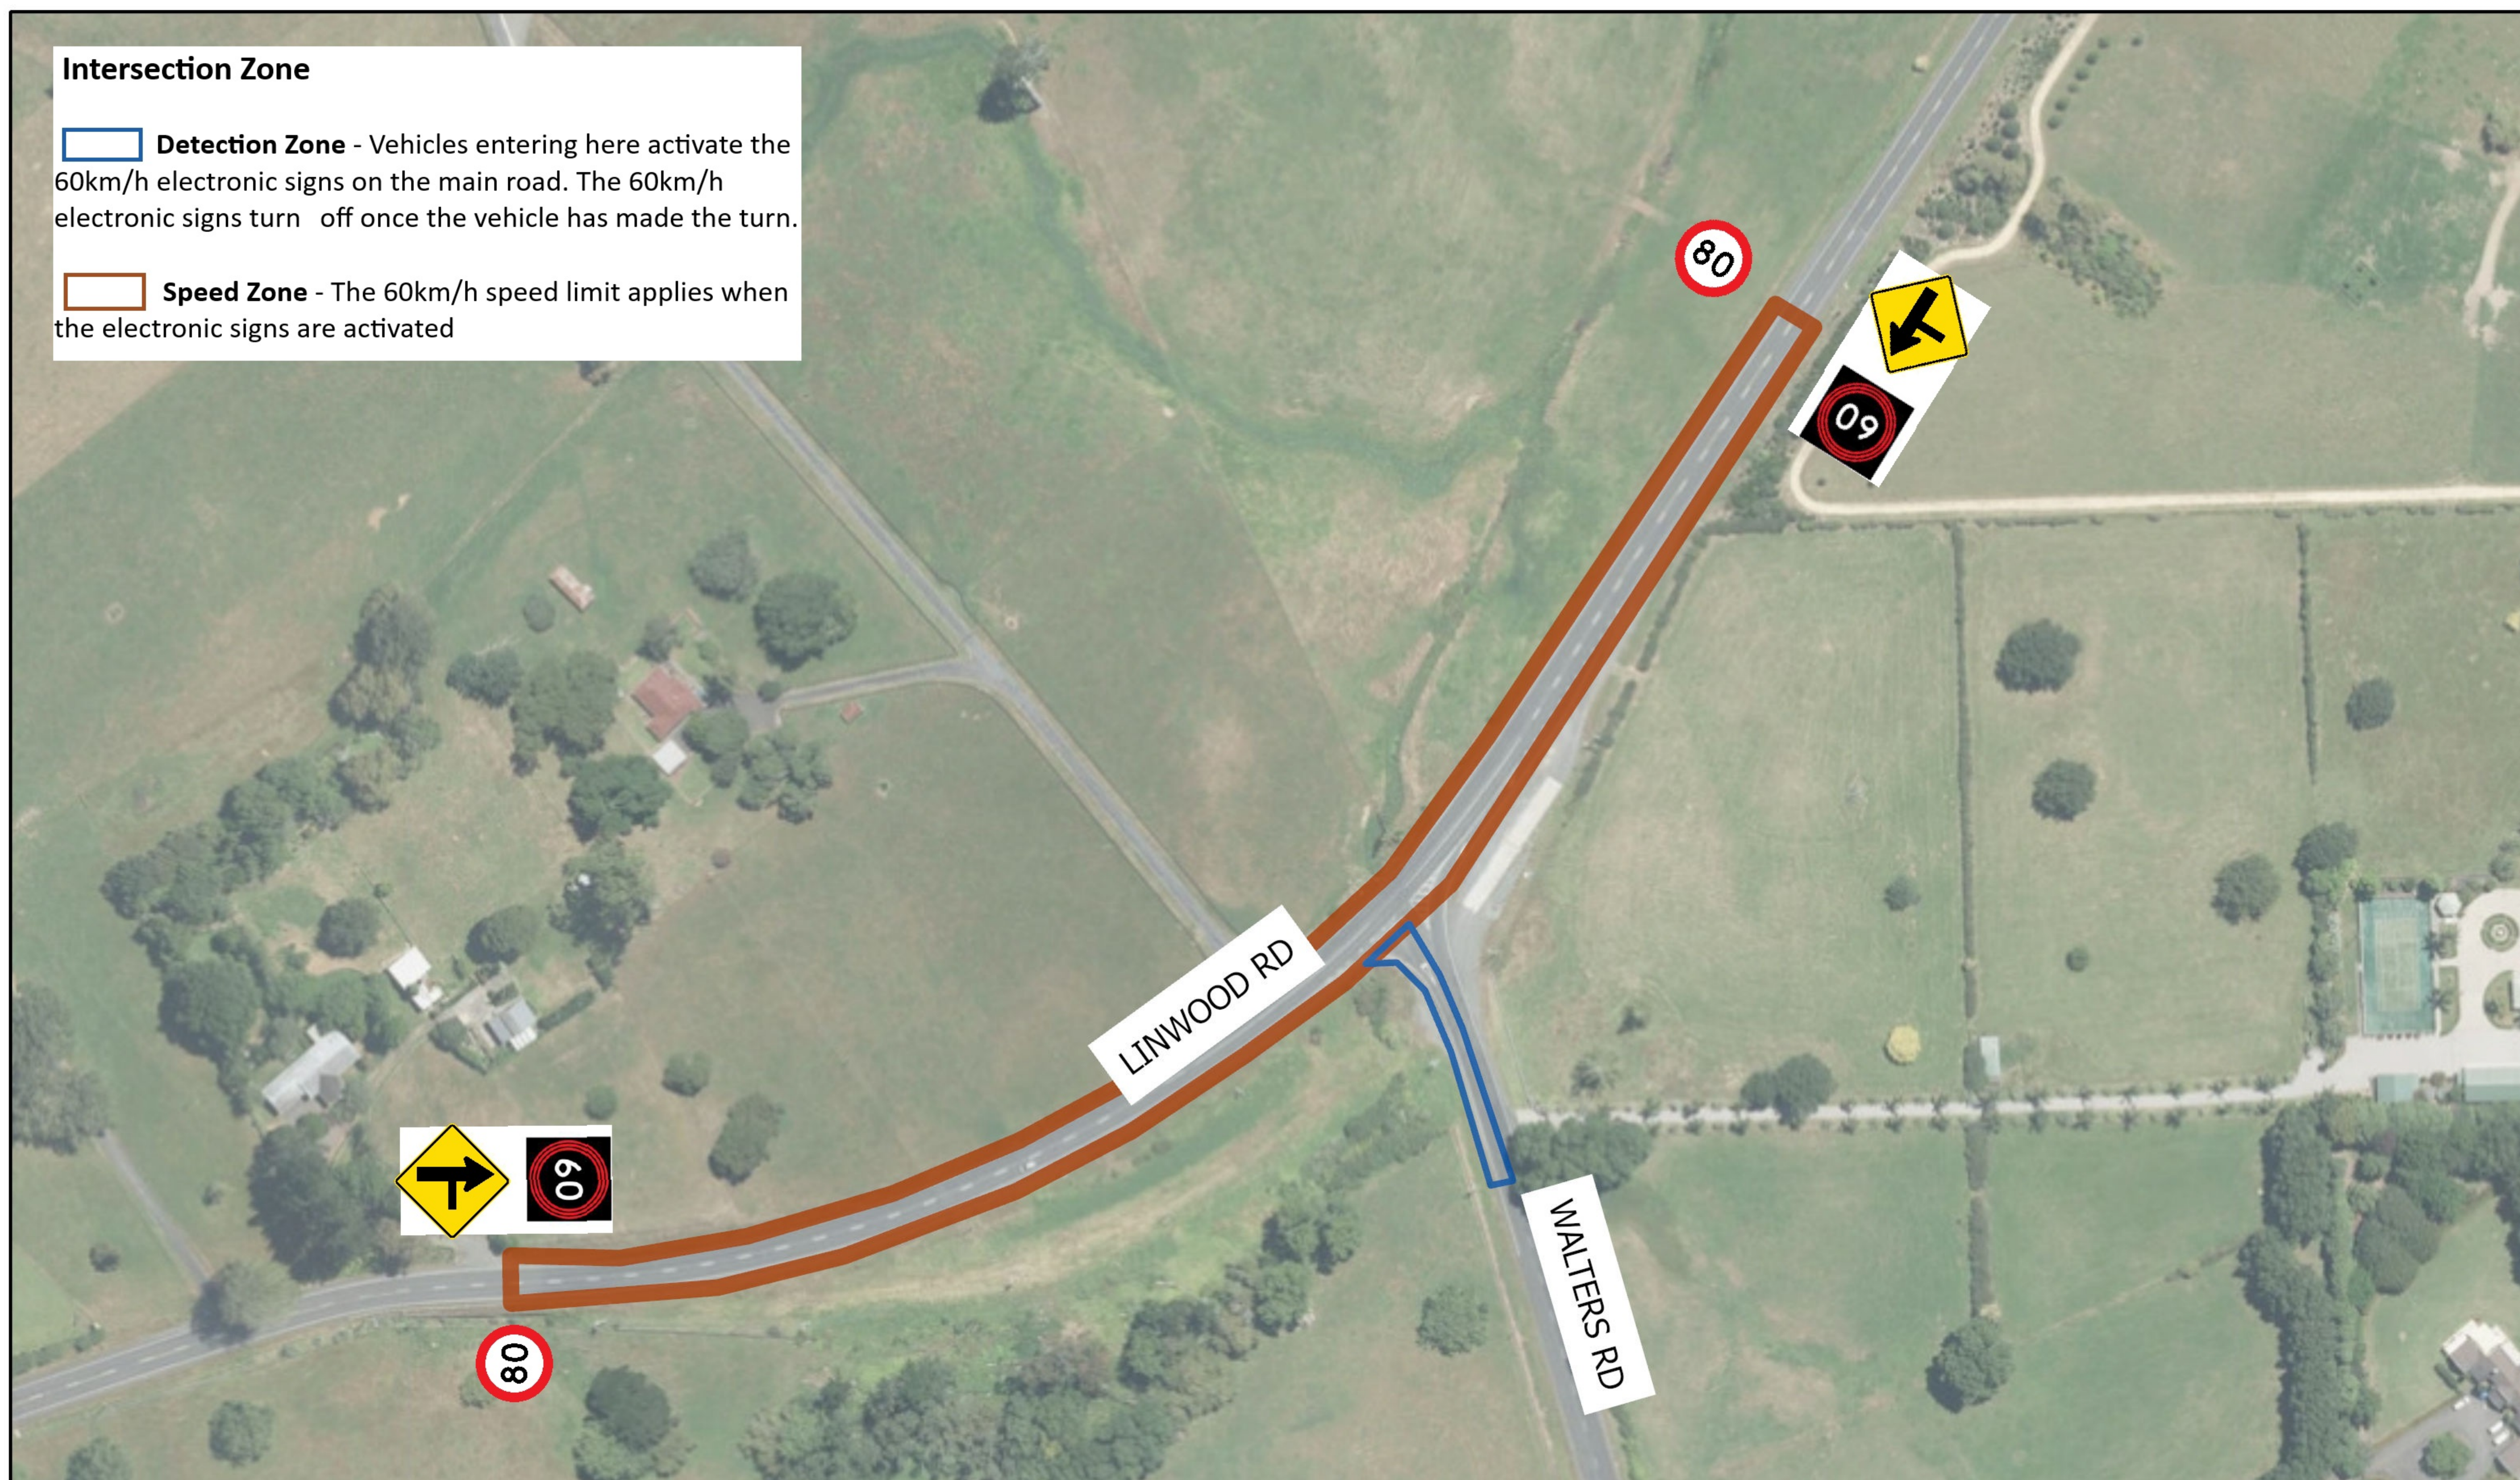

Intersection Zone

 **Detection Zone** - Vehicles entering here activate the 60km/h electronic signs on the main road. The 60km/h electronic signs turn off once the vehicle has made the turn.

 **Speed Zone** - The 60km/h speed limit applies when the electronic signs are activated

Linwood Road, east of Karaka Village - electronic speed limit signs
Intersection of Linwood road and Walters Road