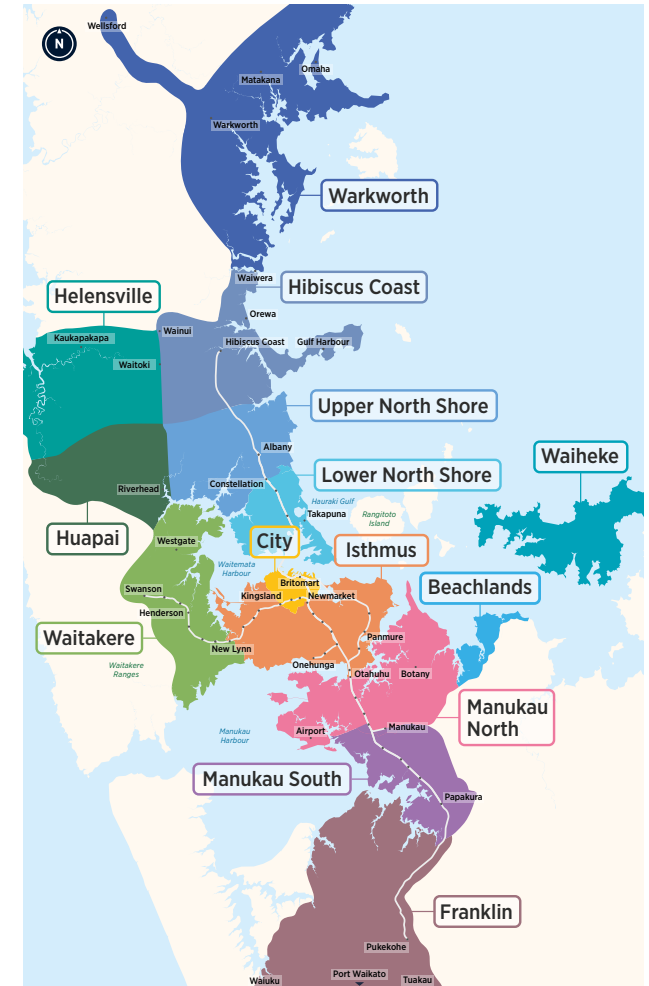

Hillcrest Northcote

Northern Bus Timetable

- 923
- 924
- 926
- 928
- 942

Routes

- **923** Akoranga Station, Hillcrest, Northcote, Sylvan Ave, Wellesley St, City Centre (Mayoral Dr)
- **924** Hillcrest, Northcote, Lake Rd, Onewa Rd, Wellesley St, City Centre (Mayoral Dr) (Monday to Friday morning peak only)
- **926** Glenfield, Hillcrest West, Akoranga Station
- **928** Northcote Point, Northcote, North Shore Hospital, Smales Farm Station
- **942** Beach Haven, Highbury, Onewa Rd, Northcote, Akoranga Station, Takapuna

Other timetables available in this area that may interest you

Timetable	Routes
Devonport, Bayswater, Hauraki	801, 802, 805, 806, 807, 814, Devonport Ferry, Bayswater Ferry
Campbells Bay, Sunnynook, Milford, Takapuna	82, 83, 842, 843, 845, 856, 871, 907
Long Bay, Torbay, Browns Bay, Mairangi Bay	83, 856, 861, 865, 878
Beach Haven, Birkenhead	97B, 97R, 917, 931, 933, 941, 942, 966, Beach Haven Ferry, Birkenhead Ferry
Glenfield, Bayview, Windy Ridge	95B, 95C, 906, 917, 939, 941, Birkenhead Ferry
Greenhithe, Unsworth Heights, Wairau Valley	120, 901, 906, 907
Albany	883, 884, 885, 861, 866, 889, 917
Hibiscus Coast	128, 981, 982, 983, 984, 985, 986, 988, NX1, Gulf Harbour Ferry
Hibiscus Coast Station, Albany Station, Britomart (Lower Albert St) via all Northern Busway stations	NX1
Albany Station, City universities, Wellesley St via all Northern Busway stations	NX2
Warkworth	995, 996, 997, 998

Fare Zones & Boundaries

- Warkworth
- Hibiscus Coast
- Upper North Shore
- Lower North Shore
- Helensville
- Huapai
- Waitakere
- City
- Isthmus
- Waiheke
- Manukau North
- Manukau South
- Franklin
- Beachlands

Route Map

City Centre

Akoranga Bus Station

Smales Farm Bus Station

Northcote

Takapuna Transport Centre