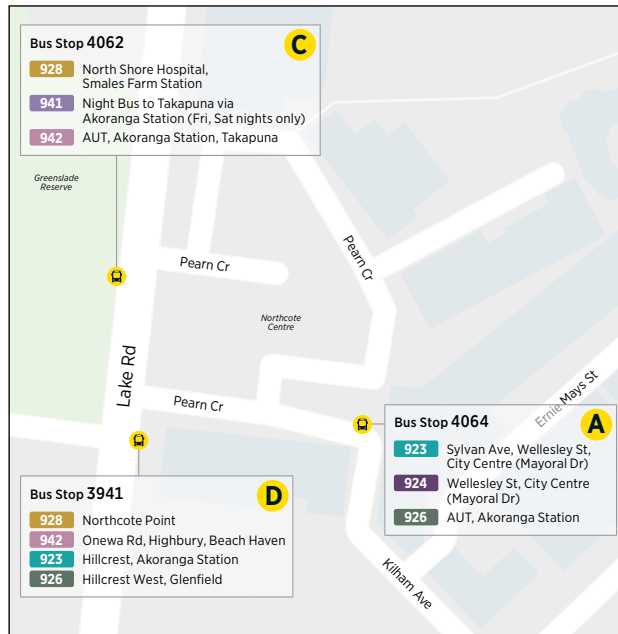

Effective 19 February 2023

For more information on fares visit www.AT.govt.nz/fares

923 Akoranga Station to City Centre

via Hillcrest, Northcote and Sylvan Ave

	Stop E Akoranga (stop 4085)	Stop A Northcote (stop 4064)	Onepoto Domain (Stop 3921)	AUT
Monday to Friday	09:10	09:26	09:31	09:58
	09:30	09:46	09:51	10:12
	09:50	10:06	10:11	10:30
	10:10	10:25	10:29	10:50
	10:30	10:45	10:49	11:10
	10:50	11:05	11:09	11:30
	11:10	11:25	11:29	11:49
	11:30	11:45	11:49	12:09
	11:50	12:05	12:09	12:29
	12:10	12:25	12:29	12:49
	12:30	12:44	12:48	13:08
	12:50	13:04	13:08	13:28
	13:10	13:24	13:28	13:48
	13:30	13:44	13:48	14:08
	13:50	14:04	14:08	14:28
	14:10	14:24	14:28	14:48
	14:30	14:44	14:48	15:11
	14:50	15:05	15:09	15:31
	15:10	15:27	15:32	15:53
	15:30	15:47	15:52	16:13
	15:50	16:07	16:12	16:35
	16:10	16:28	16:33	17:02
	16:30	16:48	16:53	17:22
	16:50	17:08	17:13	17:46
	17:10	17:28	17:33	18:02
	17:40	17:58	18:03	18:32
	18:10	18:25	18:30	18:54
	18:40	18:55	19:00	19:16
	19:10	19:24	19:27	19:46
	19:40	19:54	19:57	20:16
	20:10	20:24	20:27	20:43
	20:40	20:53	20:56	21:13
	21:10	21:23	21:26	21:43
	21:40	21:53	21:56	22:13

Route Map

City Centre

Akoranga Bus Station

Smales Farm Bus Station

Northcote

Takapuna Transport Centre