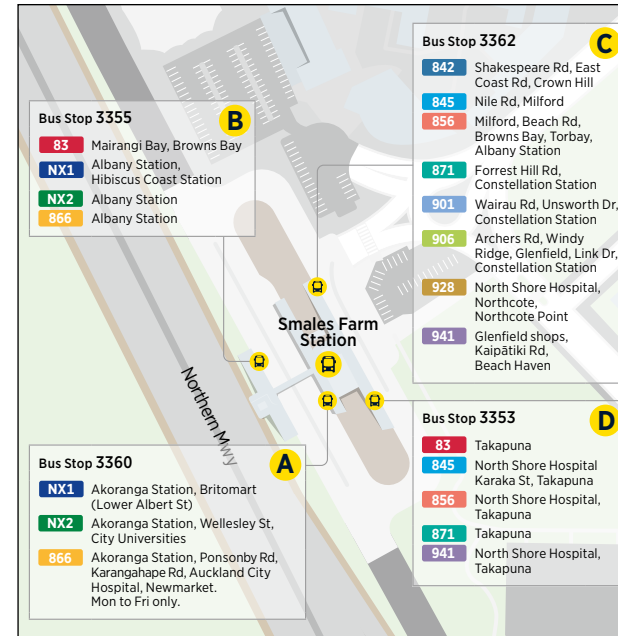

Effective 19 February 2023

For more information on fares visit www.AT.govt.nz/fares

923 Akoranga Station to City Centre

via Hillcrest, Northcote and Sylvan Ave

	Stop E Akoranga (stop 4085)	Stop A Northcote (stop 4064)	Onepoto Domain (Stop 3921)	AUT
Monday to Friday	09:10	09:26	09:31	09:58
	09:30	09:46	09:51	10:12
	09:50	10:06	10:11	10:30
	10:10	10:25	10:29	10:50
	10:30	10:45	10:49	11:10
	10:50	11:05	11:09	11:30
	11:10	11:25	11:29	11:49
	11:30	11:45	11:49	12:09
	11:50	12:05	12:09	12:29
	12:10	12:25	12:29	12:49
	12:30	12:44	12:48	13:08
	12:50	13:04	13:08	13:28
	13:10	13:24	13:28	13:48
	13:30	13:44	13:48	14:08
	13:50	14:04	14:08	14:28
	14:10	14:24	14:28	14:48
	14:30	14:44	14:48	15:11
	14:50	15:05	15:09	15:31
	15:10	15:27	15:32	15:53
	15:30	15:47	15:52	16:13
	15:50	16:07	16:12	16:35
	16:10	16:28	16:33	17:02
	16:30	16:48	16:53	17:22
	16:50	17:08	17:13	17:46
	17:10	17:28	17:33	18:02
	17:40	17:58	18:03	18:32
	18:10	18:25	18:30	18:54
	18:40	18:55	19:00	19:16
	19:10	19:24	19:27	19:46
	19:40	19:54	19:57	20:16
	20:10	20:24	20:27	20:43
	20:40	20:53	20:56	21:13
	21:10	21:23	21:26	21:43
	21:40	21:53	21:56	22:13

Route Map

City Centre

Akoranga Bus Station

Smales Farm Bus Station

Northcote

Takapuna Transport Centre