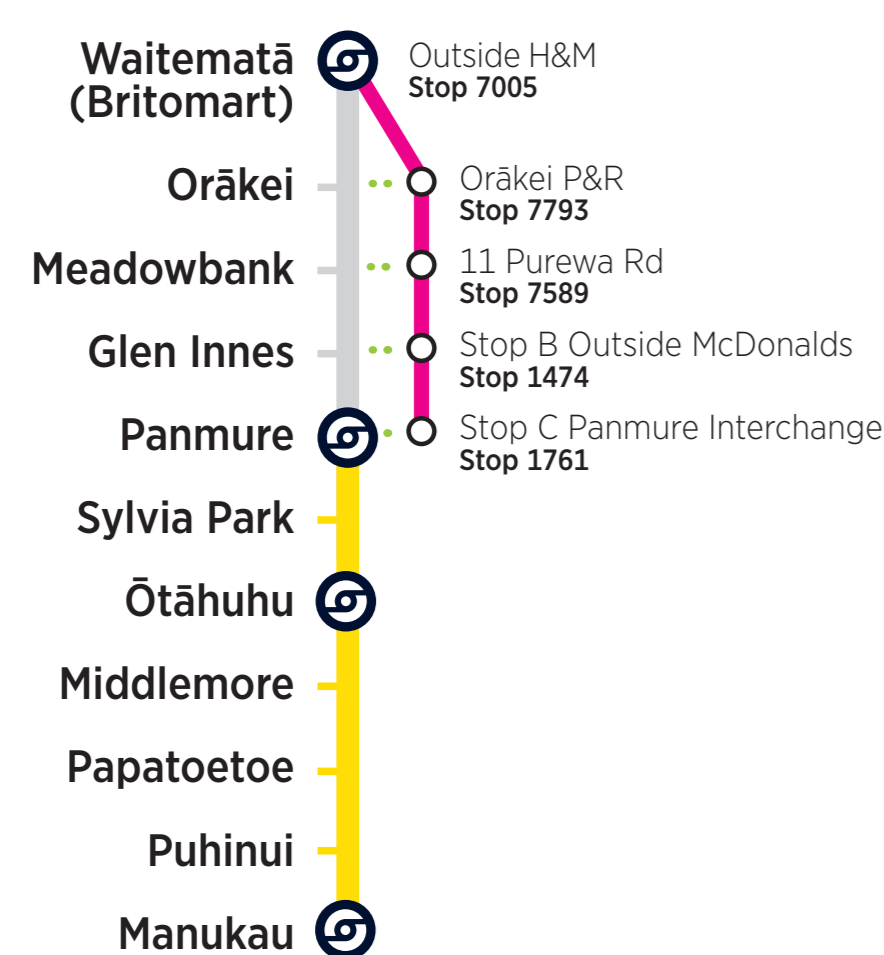

Towards Manukau

STATION	Waitematā (Britomart)	Orākei	Meadowbank	Glen Innes	Panmure Rail Bus	Panmure Train	Sylvia Park	Ōtāhuhu	Middlemore	Papatoetoe	Puhinui	Manukau
RAIL BUS STOP	Outside H&M Stop 7005	Orākei P&R Stop 7793	11 Purewa Rd Stop 7589	Stop B Outside McDonalds Stop 1474	Stop C Panmure Interchange Stop 1761	-	-	-	-	-	-	-
TRAIN	05:38	05:44	05:46	05:50	-	05:53	05:56	06:03	06:06	06:09	06:11	06:17
TRAIN	05:58	06:04	06:06	06:10	-	06:13	06:16	06:23	06:26	06:29	06:31	06:37
TRAIN	06:18	06:24	06:26	06:30	-	06:33	06:36	06:43	06:46	06:49	06:51	06:57
Running at the following minutes past each hour between 06:38 and 09:18												
TRAIN	:38	:44	:46	:50	-	:53	:56	:03	:06	:09	:11	:17
TRAIN	:48	:54	:56	:00	-	:04	:07	:15	:18	:21	:23	:27
TRAIN	:58	:04	:06	:10	-	:13	:16	:23	:26	:29	:31	:37
TRAIN	:08	:14	:16	:20	-	:23	:26	:33	:36	:39	:41	:47
TRAIN	:18	:24	:26	:30	-	:34	:37	:45	:48	:51	:53	:57
TRAIN	:28	:34	:36	:40	-	:43	:46	:53	:56	:59	:01	:07
Then at the following minutes past each hour from 09:38 until 15:38												
TRAIN	:38	:44	:46	:50	-	:53	:56	:03	:06	:09	:11	:17
TRAIN	:58	:04	:06	:10	-	:13	:16	:23	:26	:29	:31	:37
TRAIN	:18	:24	:26	:30	-	:33	:36	:43	:46	:49	:51	:57
Then at the following minutes past each hour from 15:58 until 18:58												
TRAIN	:58	:04	:06	:10	-	:13	:16	:23	:26	:29	:31	:37
TRAIN	:08	:14	:16	:20	-	:23	:26	:33	:36	:39	:41	:47
TRAIN	:18	:24	:26	:30	-	:34	:37	:45	:48	:51	:53	:57
TRAIN	:28	:34	:36	:40	-	:43	:46	:53	:56	:59	:01	:07
TRAIN	:38	:44	:46	:50	-	:53	:56	:03	:06	:09	:11	:17
TRAIN	:48	:54	:56	:00	-	:04	:07	:15	:18	:21	:23	:27
Then at the following times												
TRAIN	19:18	19:24	19:26	19:30	-	19:33	19:36	19:43	19:46	19:49	19:51	19:57
TRAIN	19:38	19:44	19:46	19:50	-	19:53	19:56	20:03	20:06	20:09	20:11	20:17
TRAIN	19:58	20:04	20:06	20:10	-	20:13	20:16	20:23	20:26	20:29	20:31	20:37
TRAIN	20:18	20:24	20:26	20:30	-	20:33	20:36	20:43	20:46	20:49	20:51	20:57
TRAIN	20:48	20:54	20:56	21:00	-	21:03	21:06	21:13	21:16	21:19	21:21	21:27
TRAIN	21:18	21:24	21:26	21:30	-	21:33	21:36	21:43	21:46	21:49	21:51	21:57
TRAIN	21:48	21:54	21:56	22:00	-	22:03	22:06	22:13	22:16	22:19	22:21	22:27
TRAIN	22:18	22:24	22:26	22:30	-	22:33	22:36	22:43	22:46	22:49	22:51	22:57
RBE/TRAIN	22:15	22:25	22:35	22:45	22:53	23:03	23:06	23:13	23:16	23:19	23:21	23:27

RBE = Rail Bus Eastern

- Customers paying in cash must purchase train tickets at a train station before boarding rail buses.
- Some rail buses cannot accommodate mobility scooters, bicycles, or larger personal items.
- Please make yourself visible to the bus driver and signal the driver to stop.
- AT HOP customers must tag-on when boarding a train or rail bus and tag-off when leaving the station or bus.
- Your AT HOP fare for combined bus and train trips will be calculated based on the start and end of your journey. The journey can use up to five bus or train trips within four hours, with a maximum transfer time of 30 minutes between each trip.
- Terms of use of AT HOP cards are available at [AT.govt.nz/ATHOP](https://at.govt.nz/ATHOP).

Re-plan your journey on the **AT Mobile app** or **AT website**
Scan the code or call us on 09 366 6400