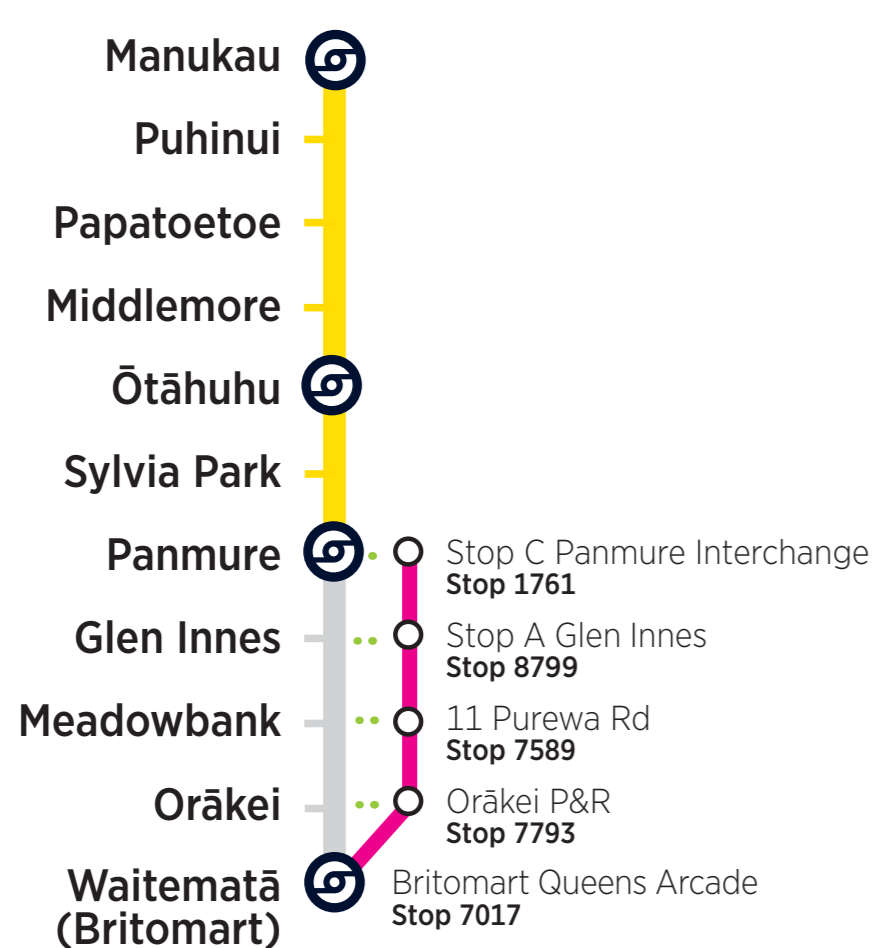

Eastern Line

Rail Bus & Train Timetable

Thursday 27 June 2024

Rail buses replace trains from late evening between Waitematā (Britomart) and Panmure

Towards Waitematā (Britomart) City Centre

STATION	Manukau	Puhinui	Papatoetoe	Middlemore	Ōtāhuhu	Sylvia Park	Panmure Train	Panmure Rail Bus	Glen Innes	Meadowbank	Orākei	Waitematā (Britomart)
RAIL BUS STOP	-	-	-	-	-	-	-	Stop C Panmure Interchange Stop 1761	Stop A Glen Innes Stop 8799	11 Purewa Rd Stop 7589	Orākei P&R Stop 7793	Britomart Queens Arcade Stop 7017
TRAIN	05:15	05:20	05:23	05:25	05:28	05:33	05:36	-	05:39	05:43	05:45	05:52
TRAIN	05:35	05:40	05:43	05:45	05:48	05:53	05:56	-	05:59	06:03	06:05	06:12
TRAIN	05:55	06:00	06:03	06:05	06:08	06:13	06:16	-	06:19	06:23	06:25	06:32
Running at the following minutes past each hour between 06:15 and 08:23												
TRAIN	:15	:20	:23	:25	:28	:33	:36	-	:39	:43	:45	:52
TRAIN	:23	:29	:32	:35	:38	:43	:46	-	:49	:53	:55	:02
TRAIN	:35	:40	:43	:45	:48	:53	:56	-	:59	:03	:05	:12
TRAIN	:45	:50	:53	:55	:58	:03	:06	-	:09	:13	:15	:22
TRAIN	:53	:59	:02	:05	:08	:13	:16	-	:19	:23	:25	:32
TRAIN	:05	:10	:13	:15	:18	:23	:26	-	:29	:33	:35	:42
Then at the following minutes past each hour from 08:35 until 15:15												
TRAIN	:35	:40	:43	:45	:48	:53	:56	-	:59	:03	:05	:12
TRAIN	:55	:00	:03	:05	:08	:13	:16	-	:19	:23	:25	:32
TRAIN	:15	:20	:23	:25	:28	:33	:36	-	:39	:43	:45	:52
Then at the following minutes past each hour from 15:23 until 18:23												
TRAIN	:23	:29	:32	:35	:38	:43	:46	-	:49	:53	:55	:02
TRAIN	:35	:40	:43	:45	:48	:53	:56	-	:59	:03	:05	:12
TRAIN	:45	:50	:53	:55	:58	:03	:06	-	:09	:13	:15	:22
TRAIN	:53	:59	:02	:05	:08	:13	:16	-	:19	:23	:25	:32
TRAIN	:05	:10	:13	:15	:18	:23	:26	-	:29	:33	:35	:42
TRAIN	:15	:20	:23	:25	:28	:33	:36	-	:39	:43	:45	:52
Then at the following times												
TRAIN	18:35	18:40	18:43	18:45	18:48	18:53	18:56	-	18:59	19:03	19:05	19:12
TRAIN	18:55	19:00	19:03	19:05	19:08	19:13	19:16	-	19:19	19:23	19:25	19:32
TRAIN	19:15	19:20	19:23	19:25	19:28	19:33	19:36	-	19:39	19:43	19:45	19:52
TRAIN	19:35	19:40	19:43	19:45	19:48	19:53	19:56	-	19:59	20:03	20:05	20:12
TRAIN	20:05	20:10	20:13	20:15	20:18	20:23	20:26	-	20:29	20:33	20:35	20:42
TRAIN	20:35	20:40	20:43	20:45	20:48	20:53	20:56	-	20:59	21:03	21:05	21:12
TRAIN	21:05	21:10	21:13	21:15	21:18	21:23	21:26	-	21:29	21:33	21:35	21:42
TRAIN	21:35	21:40	21:43	21:45	21:48	21:53	21:56	-	21:59	22:03	22:05	22:12
TRAIN/RBE	22:05	22:10	22:13	22:15	22:18	22:23	22:25	22:35	22:42	22:52	23:02	23:12

RBE = Rail Bus Eastern