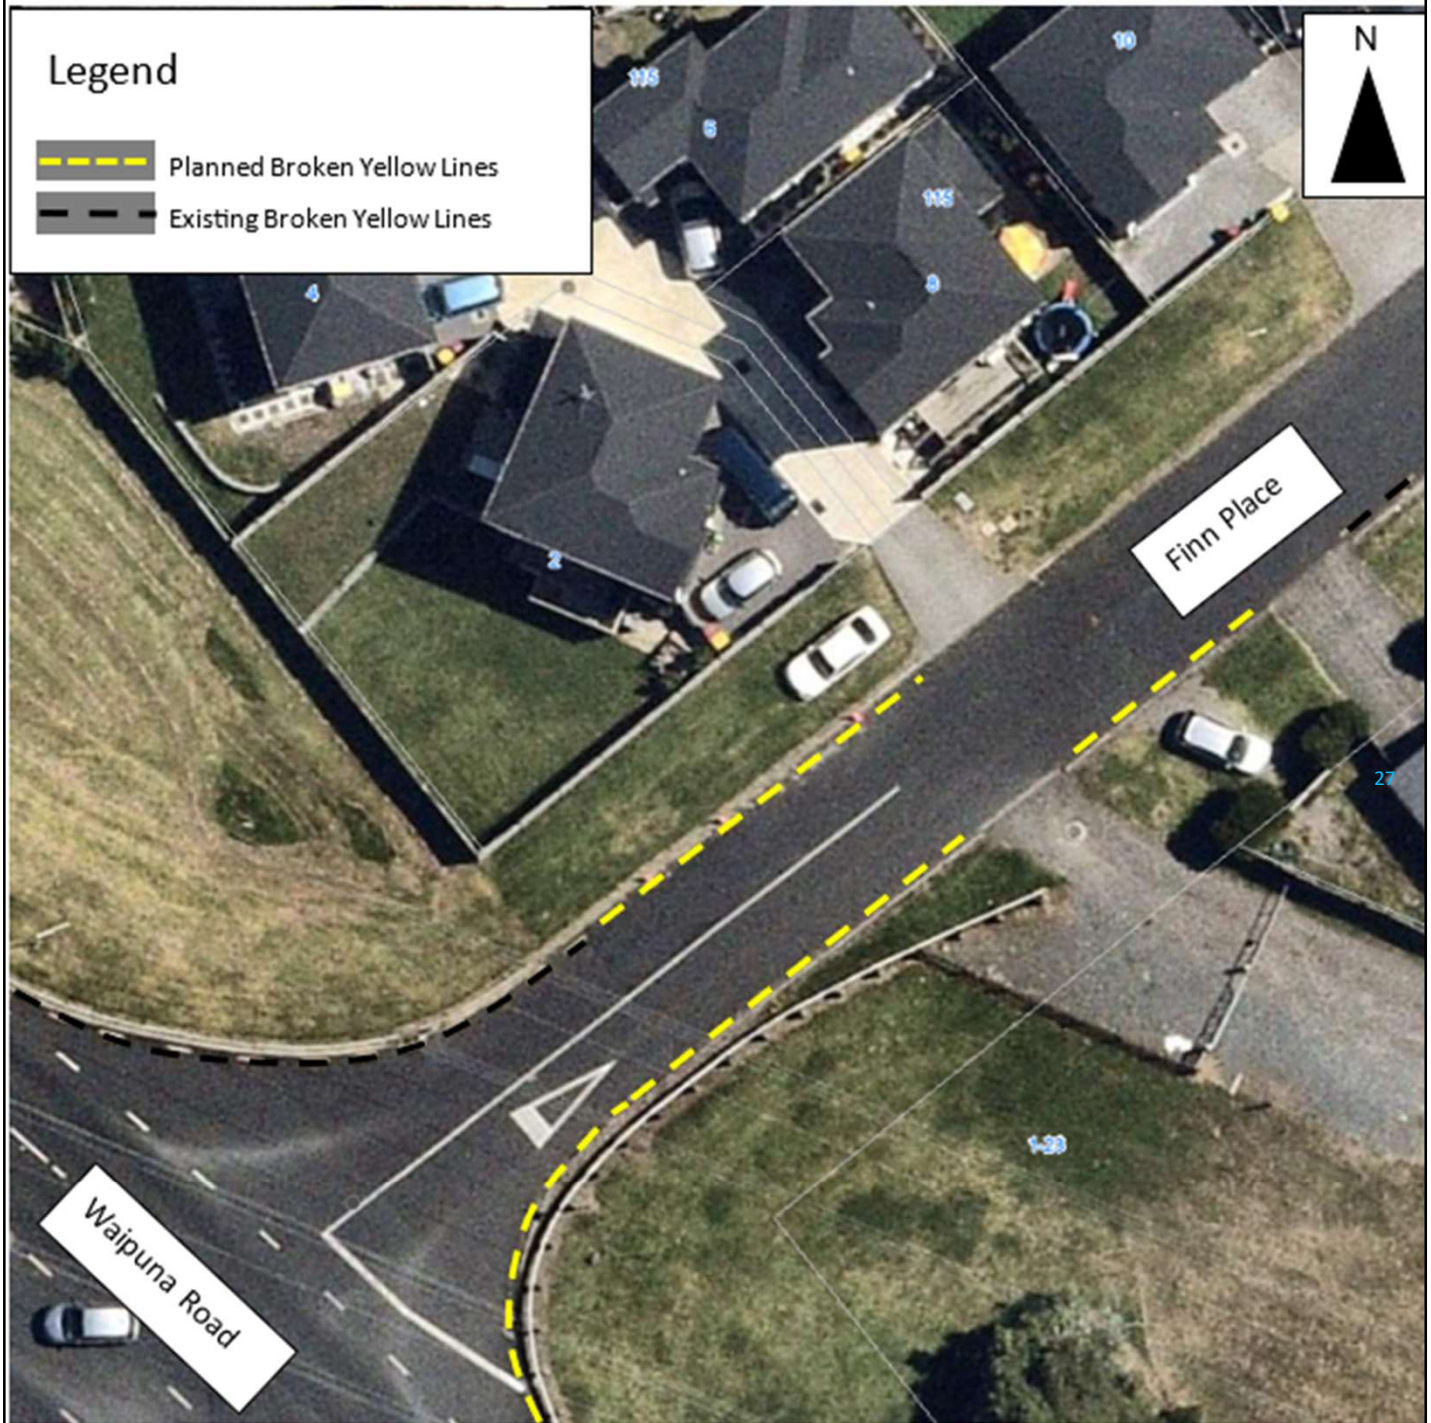

Legend

-  Planned Broken Yellow Lines
-  Existing Broken Yellow Lines

NOT TO SCALE
Aerial photograph
might not reflect
recent changes.

Page 1 of 1

Finn Place, Mt Wellington

Broken Yellow Lines

Date: 26/04/2024