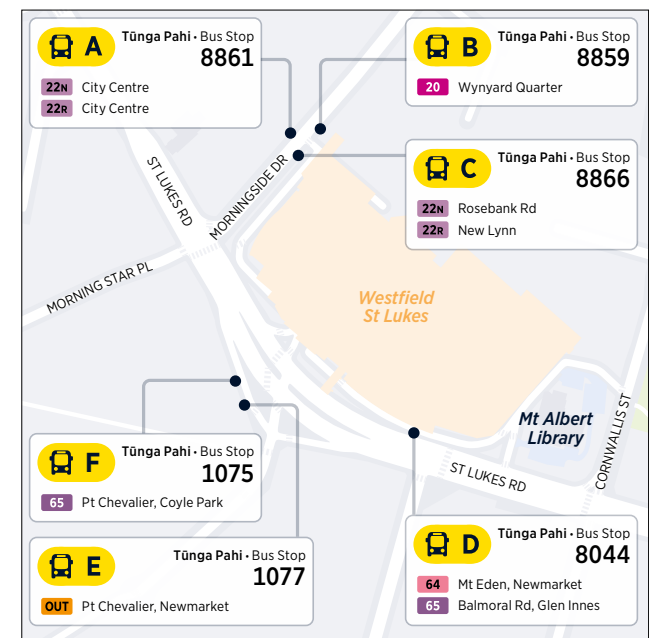

68

Onehunga Transport Centre to New Lynn Station

via Hillsborough, Richardson Rd and White Swan Rd

	Princes Street/ Onehunga Station (stop 1038)	Stop C Onehunga (stop 8587)	Richardson Road/ Dominion Road (stop 8939)	Lynfield College (stop 8908)	Stop E Blockhouse Bay (stop 7029)	Stop C Blockhouse Bay (stop 8353)	Stop B New Lynn (stop 5908)
Sunday and Public Holidays	06:02	06:11	06:20	06:24	06:26	06:27	06:32
	06:32	06:41	06:50	06:54	06:56	06:57	07:02
	07:02	07:11	07:20	07:24	07:26	07:27	07:32
	07:32	07:41	07:50	07:54	07:56	07:57	08:02
	08:02	08:11	08:20	08:24	08:26	08:27	08:32
	08:27	08:41	08:49	08:52	08:54	08:54	08:59
	08:47	09:01	09:09	09:12	09:14	09:14	09:19
	09:07	09:21	09:29	09:32	09:34	09:34	09:39
	09:22	09:23	09:37	09:43	09:46	09:47	09:54
	09:38	09:39	09:53	09:59	10:02	10:03	10:10
	09:53	09:54	10:08	10:14	10:17	10:18	10:25
	Then at the following minutes past each hour	:08	:09	:23	:29	:37	:33
:23		:24	:38	:44	:48	:48	:56
:38		:39	:53	:59	:03	:03	:11
:53		:54	:08	:14	:18	:18	:26
until	17:53	17:54	18:08	18:14	18:18	18:18	18:26
	18:08	18:09	18:23	18:29	18:33	18:33	18:41
	18:22	18:23	18:37	18:43	18:47	18:47	18:55
	18:37	18:38	18:53	19:00	19:03	19:04	19:12
	18:52	18:53	19:08	19:15	19:18	19:19	19:27
	19:07	19:08	19:23	19:30	19:33	19:34	19:42
	19:37	19:38	19:52	19:58	20:02	20:02	20:10
	20:07	20:08	20:22	20:28	20:32	20:32	20:40
	20:37	20:38	20:52	20:58	21:02	21:02	21:10
	21:07	21:08	21:22	21:28	21:31	21:32	21:39
	21:37	21:38	21:52	21:58	22:01	22:02	22:09

Times in bold are scheduled, all other times are approximate

Route Map

Avondale

Mt Eden/Balmoral

Ōtāhuhu Station

New Lynn Station

Onehunga

St Lukes