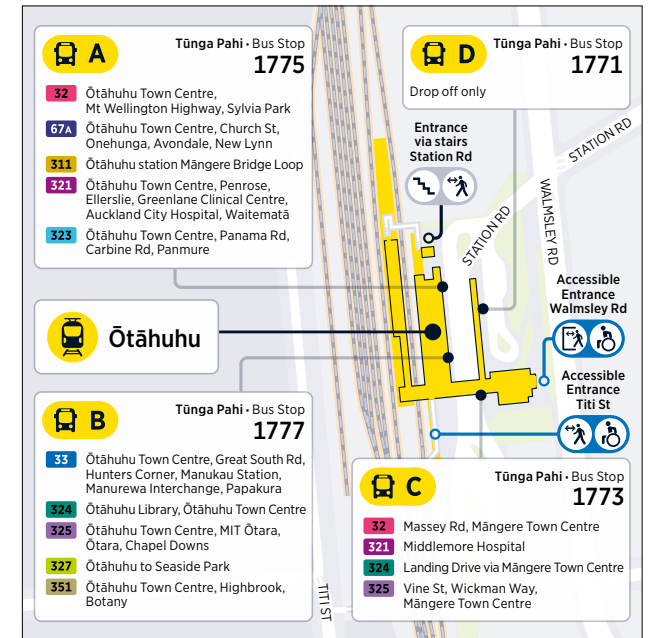

Times in bold are scheduled, all other times are approximate
Service to Selwyn Village runs every 30 minutes between
08:00am to 05:00pm

FREQUENT >>>

66

Pt Chevalier to Sylvia Park

via Mt Albert Rd, Mt Smart Rd and Penrose Rd

68

Onehunga Transport Centre to New Lynn Station

via Hillsborough, Richardson Rd and White Swan Rd

	Princes Street/ Onehunga Station (stop 1038)	Stop C Onehunga (stop 8587)	Richardson Road/ Dominion Road (stop 8939)	Lynfield College (stop 8908)	Stop E Blockhouse Bay (stop 7029)	Stop C Blockhouse Bay (stop 8353)	Stop B New Lynn (stop 5908)
Sunday and Public Holidays	06:02	06:11	06:20	06:24	06:26	06:27	06:32
	06:32	06:41	06:50	06:54	06:56	06:57	07:02
	07:02	07:11	07:20	07:24	07:26	07:27	07:32
	07:32	07:41	07:50	07:54	07:56	07:57	08:02
	08:02	08:11	08:20	08:24	08:26	08:27	08:32
	08:27	08:41	08:49	08:52	08:54	08:54	08:59
	08:47	09:01	09:09	09:12	09:14	09:14	09:19
	09:07	09:21	09:29	09:32	09:34	09:34	09:39
	09:22	09:23	09:37	09:43	09:46	09:47	09:54
	09:38	09:39	09:53	09:59	10:02	10:03	10:10
	09:53	09:54	10:08	10:14	10:17	10:18	10:25
	Then at the following minutes past each hour	:08	:09	:23	:29	:37	:33
:23		:24	:38	:44	:48	:48	:56
:38		:39	:53	:59	:03	:03	:11
:53		:54	:08	:14	:18	:18	:26
until	17:53	17:54	18:08	18:14	18:18	18:18	18:26
	18:08	18:09	18:23	18:29	18:33	18:33	18:41
	18:22	18:23	18:37	18:43	18:47	18:47	18:55
	18:37	18:38	18:53	19:00	19:03	19:04	19:12
	18:52	18:53	19:08	19:15	19:18	19:19	19:27
	19:07	19:08	19:23	19:30	19:33	19:34	19:42
	19:37	19:38	19:52	19:58	20:02	20:02	20:10
	20:07	20:08	20:22	20:28	20:32	20:32	20:40
	20:37	20:38	20:52	20:58	21:02	21:02	21:10
	21:07	21:08	21:22	21:28	21:31	21:32	21:39
	21:37	21:38	21:52	21:58	22:01	22:02	22:09

Times in bold are scheduled, all other times are approximate

Route Map

Avondale

Mt Eden/Balmoral

Ōtāhuhu Station

New Lynn Station

Onehunga

St Lukes