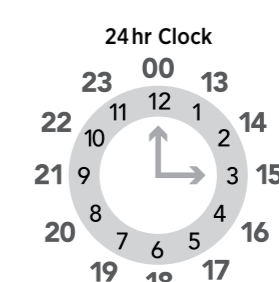

RBPX = Rail Bus Panmure Express

- Customers paying in cash must purchase train tickets at a train station before boarding rail buses.
- Some rail buses cannot accommodate mobility scooters, bicycles, or larger personal items.
- Please make yourself visible to the bus driver and signal the driver to stop.
- AT HOP customers must tag-on when boarding a train or rail bus and tag-off when leaving the station or bus.
- Your AT HOP fare for combined bus and train trips will be calculated based on the start and end of your journey. The journey can use up to five bus or train trips within four hours, with a maximum transfer time of 30 minutes between each trip.
- Terms of use of AT HOP cards are available at AT.govt.nz/ATHOP.

Re-plan your journey on the **AT Mobile app** or **AT website**
Scan the code or call us on 09 366 6400