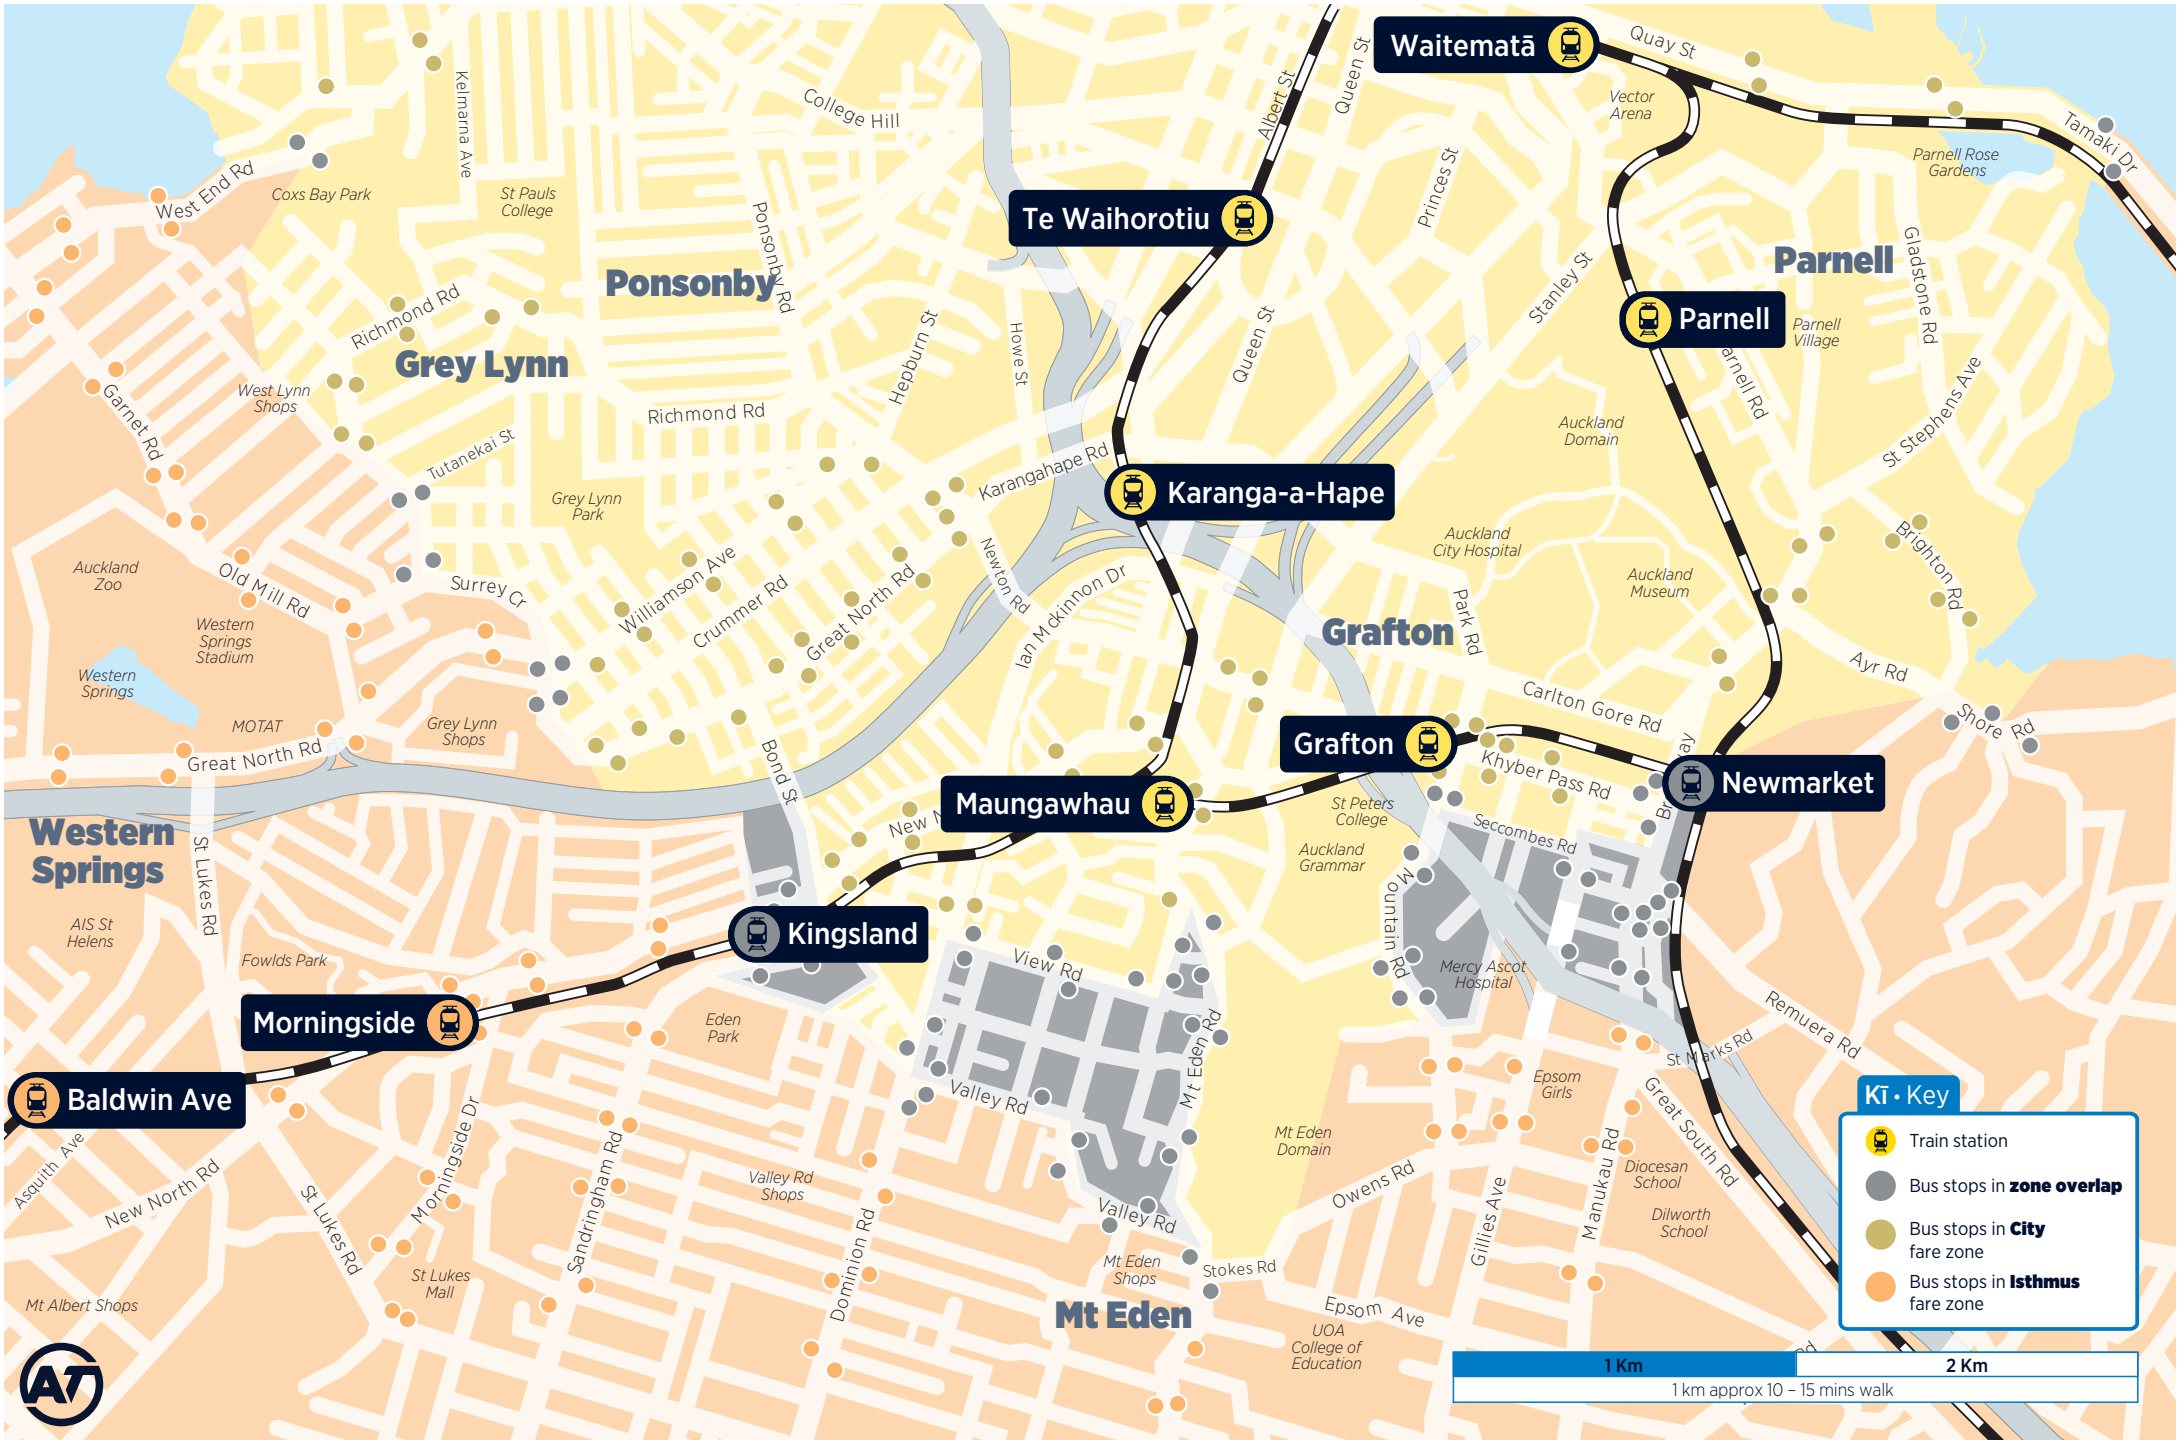

City / Isthmus Zone Boundary

KT • Key

- Train station
- Bus stops in **zone overlap**
- Bus stops in **City** fare zone
- Bus stops in **Isthmus** fare zone