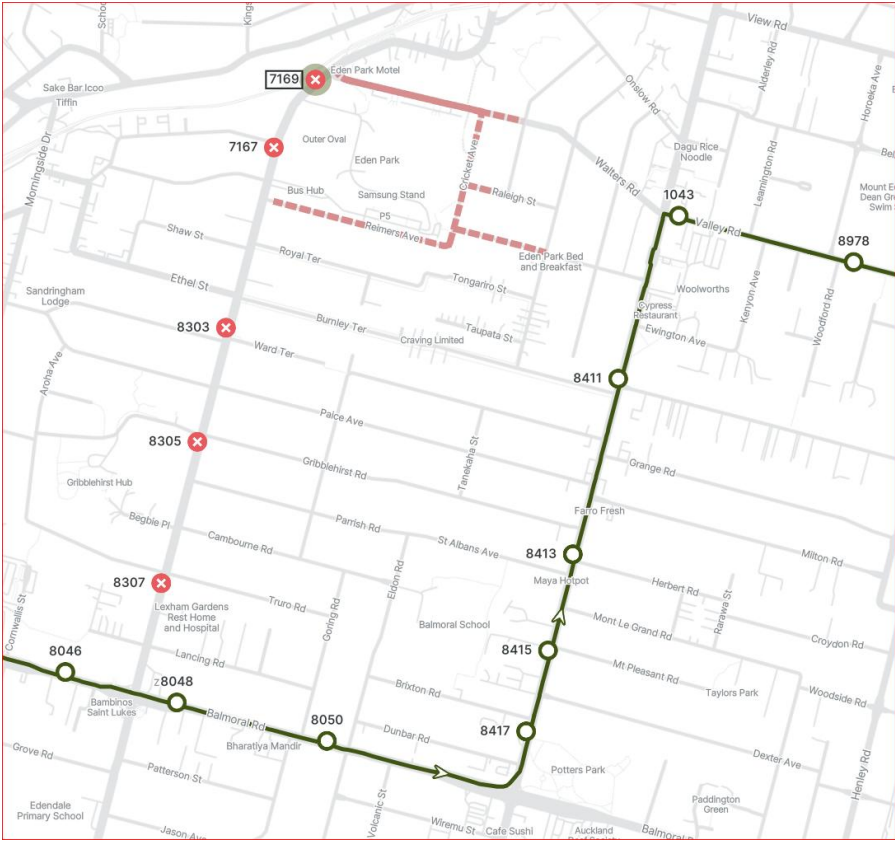

**Eden Park OFC Football Final**  
**Sunday 24<sup>th</sup> May 2026**  
**1:30m to 6:30pm**

**DETOUR FOR: 64 St Lukes to Newmarket via Valley Rd and Maungawhau**

Inbound	Outbound
Normal route until Sandringham Rd intersection	As normal to Valley Road
<b>STRAIGHT Balmoral Road (DO NOT USE SANDRINGHAM RD)</b>	<b>LEFT Dominion Rd (DO NOT USE WALTERS)</b>
Use all stops on Balmoral Rd	Use all stops on Dominion Road
LEFT Dominion Rd	RIGHT Balmoral Road
Use all stops on Dominion Road	Use all stops on Balmoral Rd
RIGHT Valley Road	STRAIGHT St Lukes Road
Continue on normal route	Continue on normal route

**MAPS**

**INBOUND:**

**OUTBOUND:**

Stop Impacted	Stop Name	Redirect To	Active Services Affected	Active Services NOT Affected	Inbound or Outbound
8307	Aroha Avenue	8048 Balmoral Rd/ Sandringham	64	N/A	Inbound
8305	Gribblehurst Park	8048 Balmoral Rd/ Sandringham OR 8413 Mt Eden Methodist Church	64	N/A	Inbound
8303	Stop C Valley Rd Shops	8411 Ballantyne Square	64	N/A	Inbound
7169	Eden Park	1043 Stop C Valley Rd Shops	64	N/A	Inbound
8304	Walters Rd/ Sandringham Rd	1404 Stop D Valley Rd Shops OR 8410 Stop B Valley Rd Shops	64	N/A	Outbound
1406	Eden Park	8410 Stop B Valley Rd Shops	64	N/A	Outbound

<b>8306</b>	Ward Terrace	8412 Ballantyne Square OR 7999 St Lukes/ Sandringham Rd	64	N/A	Outbound
<b>8308</b>	Gribblehirst Park	8047 Balmoral Rd/ Sandringham Rd OR 7999 St Lukes/ Sandringham Rd	64	N/A	Outbound
<b>8310</b>	Aroha Avenue	8047 Balmoral Rd/ Sandringham Rd OR 7999 St Lukes/ Sandringham Rd	64	N/A	Outbound