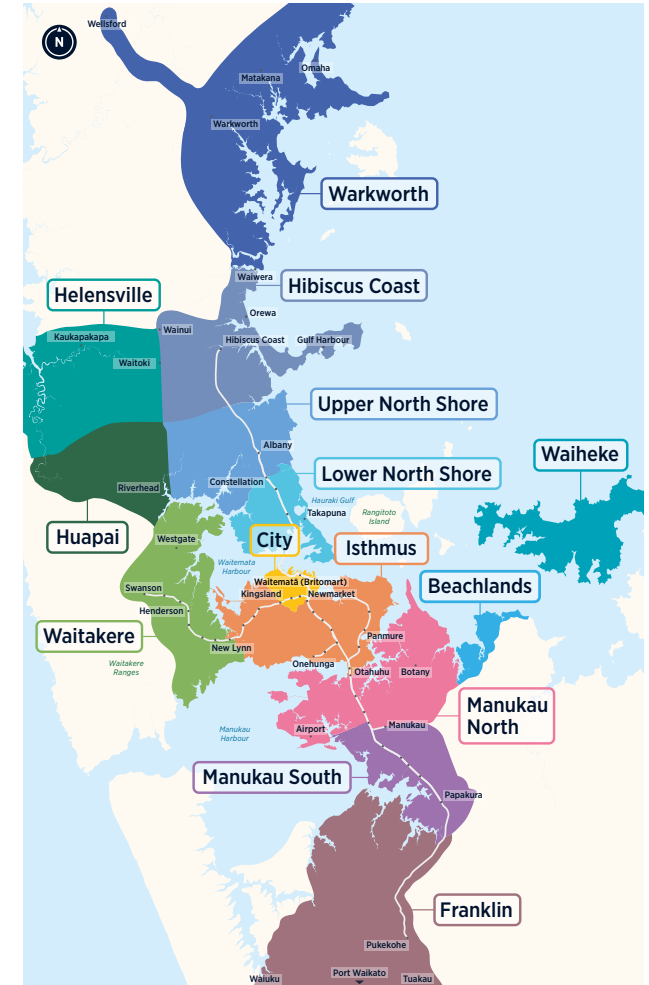

Link Bus

Central Bus Timetable

- CityLink**
- InnerLink**
- OuterLink**
- TāmakiLink**

Index

- CityLink (CTY)** 2
- InnerLink (INN)** 2
- OuterLink (OUT)** 2
- TāmakiLink (TMK)** 2

Other timetables available in this area that may interest you

Timetable	Routes
Link	CityLink, InnerLink, OuterLink, TāmakiLink
Mt Wellington, Sylvia Park, Pt England	32, 66, 67A, 67B, 70, 298, 321, 323, 743, 744, 782
Mission Bay, St Heliers, Glendowie, Orakei	Tāmaki Link, 744, 762, 774, 775, 781, 782, 783
Howick, Bucklands Beach, Pakuranga	70, 72C, 72M, 72X, 711, 712, 714, 733, 734, 735
Botany, Mission Heights, Flat Bush	31, 35, 70, 314, 351, 352, 353, 355, 739
Central Isthmus Crosstown	64, 65, 66, 67A, 67B, 68, 650
Train timetable	Eastern Line Southern Line Onehunga Line

Fare Zones & Boundaries

- Warkworth
- Hibiscus Coast
- Upper North Shore
- Lower North Shore
- Helensville
- Huapai
- Waitakere
- City
- Isthmus
- Waiheke
- Manukau North
- Manukau South
- Franklin
- Beachlands

Route Map

Tāmaki Link