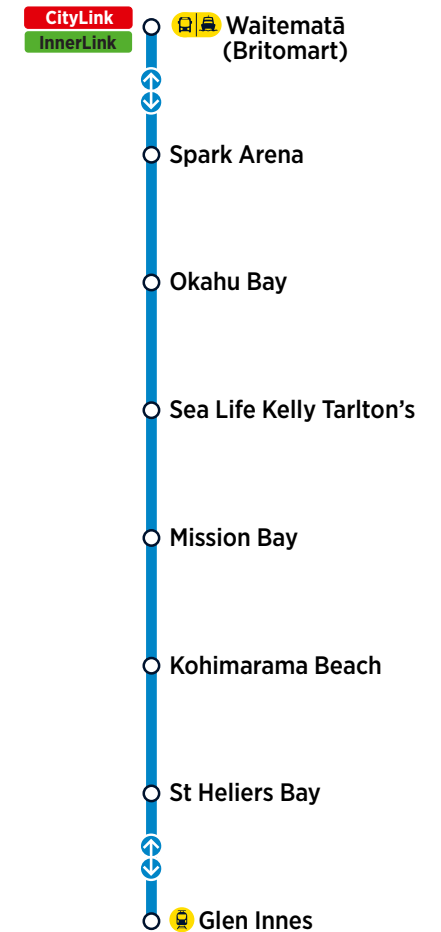

Link Bus

Central Bus Timetable

- CityLink**
- InnerLink**
- OuterLink**
- TāmakiLink**

Index

- CityLink (CTY)** 2
- InnerLink (INN)** 2
- OuterLink (OUT)** 2
- TāmakiLink (TMK)** 2

Other timetables available in this area that may interest you

Timetable	Routes
Link	CityLink, InnerLink, OuterLink, TāmakiLink
Mt Wellington, Sylvia Park, Pt England	32, 66, 67A, 67B, 70, 298, 321, 323, 743, 744, 782
Mission Bay, St Heliers, Glendowie, Orakei	Tāmaki Link, 744, 762, 774, 775, 781, 782, 783
Howick, Bucklands Beach, Pakuranga	70, 72C, 72M, 72X, 711, 712, 714, 733, 734, 735
Botany, Mission Heights, Flat Bush	31, 35, 70, 314, 351, 352, 353, 355, 739
Central Isthmus Crosstown	64, 65, 66, 67A, 67B, 68, 650
Train timetable	Eastern Line Southern Line Onehunga Line

Fare Zones & Boundaries

- Warkworth
- Hibiscus Coast
- Upper North Shore
- Lower North Shore
- Helensville
- Huapai
- Waitakere
- City
- Isthmus
- Waiheke
- Manukau North
- Manukau South
- Franklin
- Beachlands

Mon-Fri 06:10 - Midnight
Sat/Sun/Holidays 06:20 - Midnight

OuterLink

Every 12 to 15 Minutes*

Mon-Fri 06:00 - Midnight
Sat/Sun/Holidays 06:00 - Midnight

TāmakiLink

Every 15 Minutes*

To Waitematā (Britomart): Mon-Fri 05:30 - 23:20
Sat 05:30 - 23:17
Sun/Holidays 06:00 - 23:15
From Waitematā (Britomart): Mon-Sat 06:10 - 23:55
Sun/Holidays 06:40 - 23:55
(Fri/Sat 01:00, 02:00, 03:00)