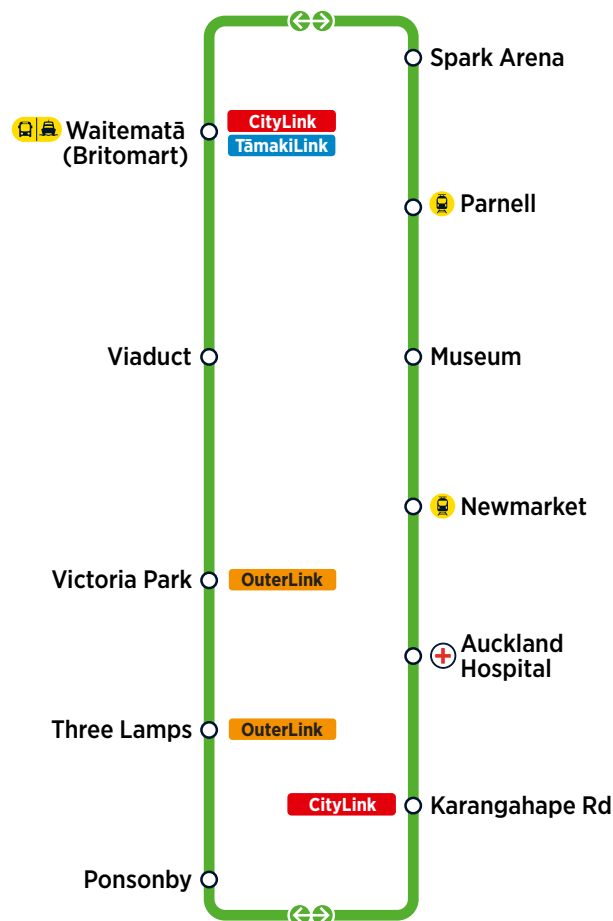

Link Bus

Central Bus Timetable

- CityLink**
- InnerLink**
- OuterLink**
- TāmakiLink**

Index

- CityLink (CTY)** 2
- InnerLink (INN)** 2
- OuterLink (OUT)** 2
- TāmakiLink (TMK)** 2

Other timetables available in this area that may interest you

Fare Zones & Boundaries

- Warkworth
- Hibiscus Coast
- Upper North Shore
- Lower North Shore
- Helensville
- Huapai
- Waitakere
- City
- Isthmus
- Waiheke
- Manukau North
- Manukau South
- Franklin
- Beachlands

Mon-Fri 06:10 - Midnight
Sat/Sun/Holidays 06:20 - Midnight

OuterLink

Every 12 to 15 Minutes*

Mon-Fri 06:00 - Midnight
Sat/Sun/Holidays 06:00 - Midnight

TāmakiLink

Every 15 Minutes*

To Waitematā (Britomart): Mon-Fri 05:30 - 23:20
Sat 05:30 - 23:17
Sun/Holidays 06:00 - 23:15
From Waitematā (Britomart): Mon-Sat 06:10 - 23:55
Sun/Holidays 06:40 - 23:55
(Fri/Sat 01:00, 02:00, 03:00)

Route Map

Tāmaki Link