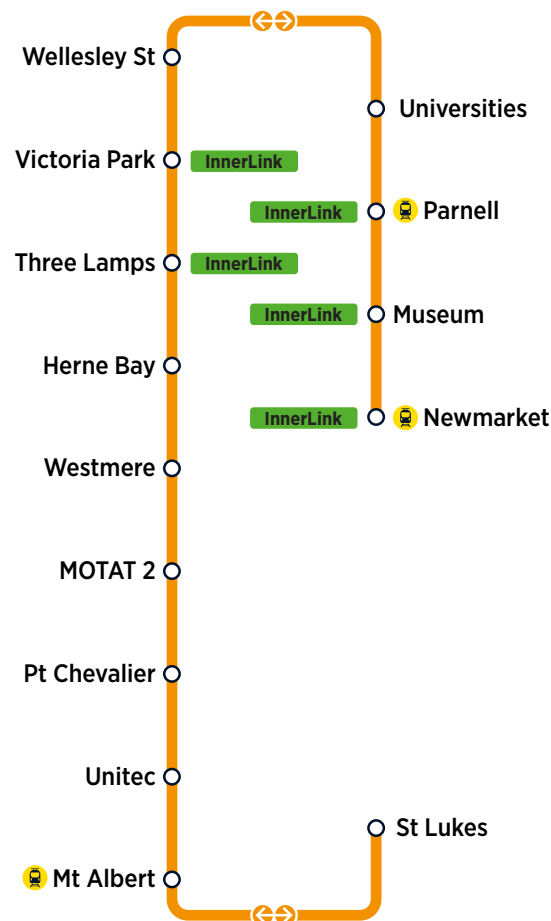

Link Bus

Central Bus Timetable

- CityLink**
- InnerLink**
- OuterLink**
- TāmakiLink**

Index

- CityLink (CTY)** 2
- InnerLink (INN)** 2
- OuterLink (OUT)** 2
- TāmakiLink (TMK)** 2

Other timetables available in this area that may interest you

Fare Zones & Boundaries

- Warkworth
- Hibiscus Coast
- Upper North Shore
- Lower North Shore
- Helensville
- Huapai
- Waitakere
- City
- Isthmus
- Waiheke
- Manukau North
- Manukau South
- Franklin
- Beachlands

Mon-Fri 06:10 - Midnight
Sat/Sun/Holidays 06:20 - Midnight

OuterLink

Every 12 to 15 Minutes*

Mon-Fri 06:00 - Midnight
Sat/Sun/Holidays 06:00 - Midnight

TāmakiLink

Every 15 Minutes*

To Waitematā (Britomart): Mon-Fri 05:30 - 23:20
Sat 05:30 - 23:17
Sun/Holidays 06:00 - 23:15
From Waitematā (Britomart): Mon-Sat 06:10 - 23:55
Sun/Holidays 06:40 - 23:55
(Fri/Sat 01:00, 02:00, 03:00)

Route Map

Tāmaki Link