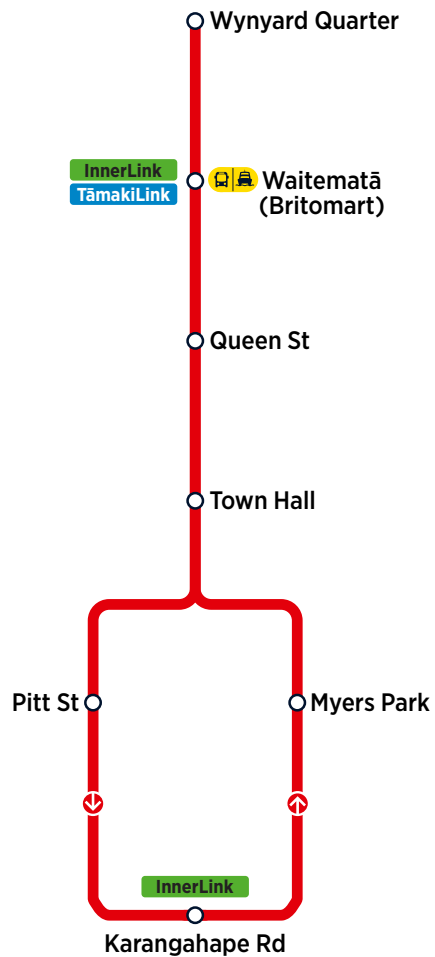

Link Bus

Central Bus Timetable

- CityLink**
- InnerLink**
- OuterLink**
- TāmakiLink**

Index

- CityLink (CTY)** 2
- InnerLink (INN)** 2
- OuterLink (OUT)** 2
- TāmakiLink (TMK)** 2

Other timetables available in this area that may interest you

Timetable	Routes
Link	CityLink, InnerLink, OuterLink, TāmakiLink
Mt Wellington, Sylvia Park, Pt England	32, 66, 67A, 67B, 70, 298, 321, 323, 743, 744, 782
Mission Bay, St Heliers, Glendowie, Orakei	Tāmaki Link, 744, 762, 774, 775, 781, 782, 783
Howick, Bucklands Beach, Pakuranga	70, 72C, 72M, 72X, 711, 712, 714, 733, 734, 735
Botany, Mission Heights, Flat Bush	31, 35, 70, 314, 351, 352, 353, 355, 739
Central Isthmus Crosstown	64, 65, 66, 67A, 67B, 68, 650
Train timetable	Eastern Line Southern Line Onehunga Line

Mon-Fri 06:10 - Midnight
Sat/Sun/Holidays 06:20 - Midnight

OuterLink

Every 12 to 15 Minutes*

Mon-Fri 06:00 - Midnight
Sat/Sun/Holidays 06:00 - Midnight

TāmakiLink

Every 15 Minutes*

To Waitematā (Britomart): Mon-Fri 05:30 - 23:20
Sat 05:30 - 23:17
Sun/Holidays 06:00 - 23:15
From Waitematā (Britomart): Mon-Sat 06:10 - 23:55
Sun/Holidays 06:40 - 23:55
(Fri/Sat 01:00, 02:00, 03:00)

Route Map

Tāmaki Link