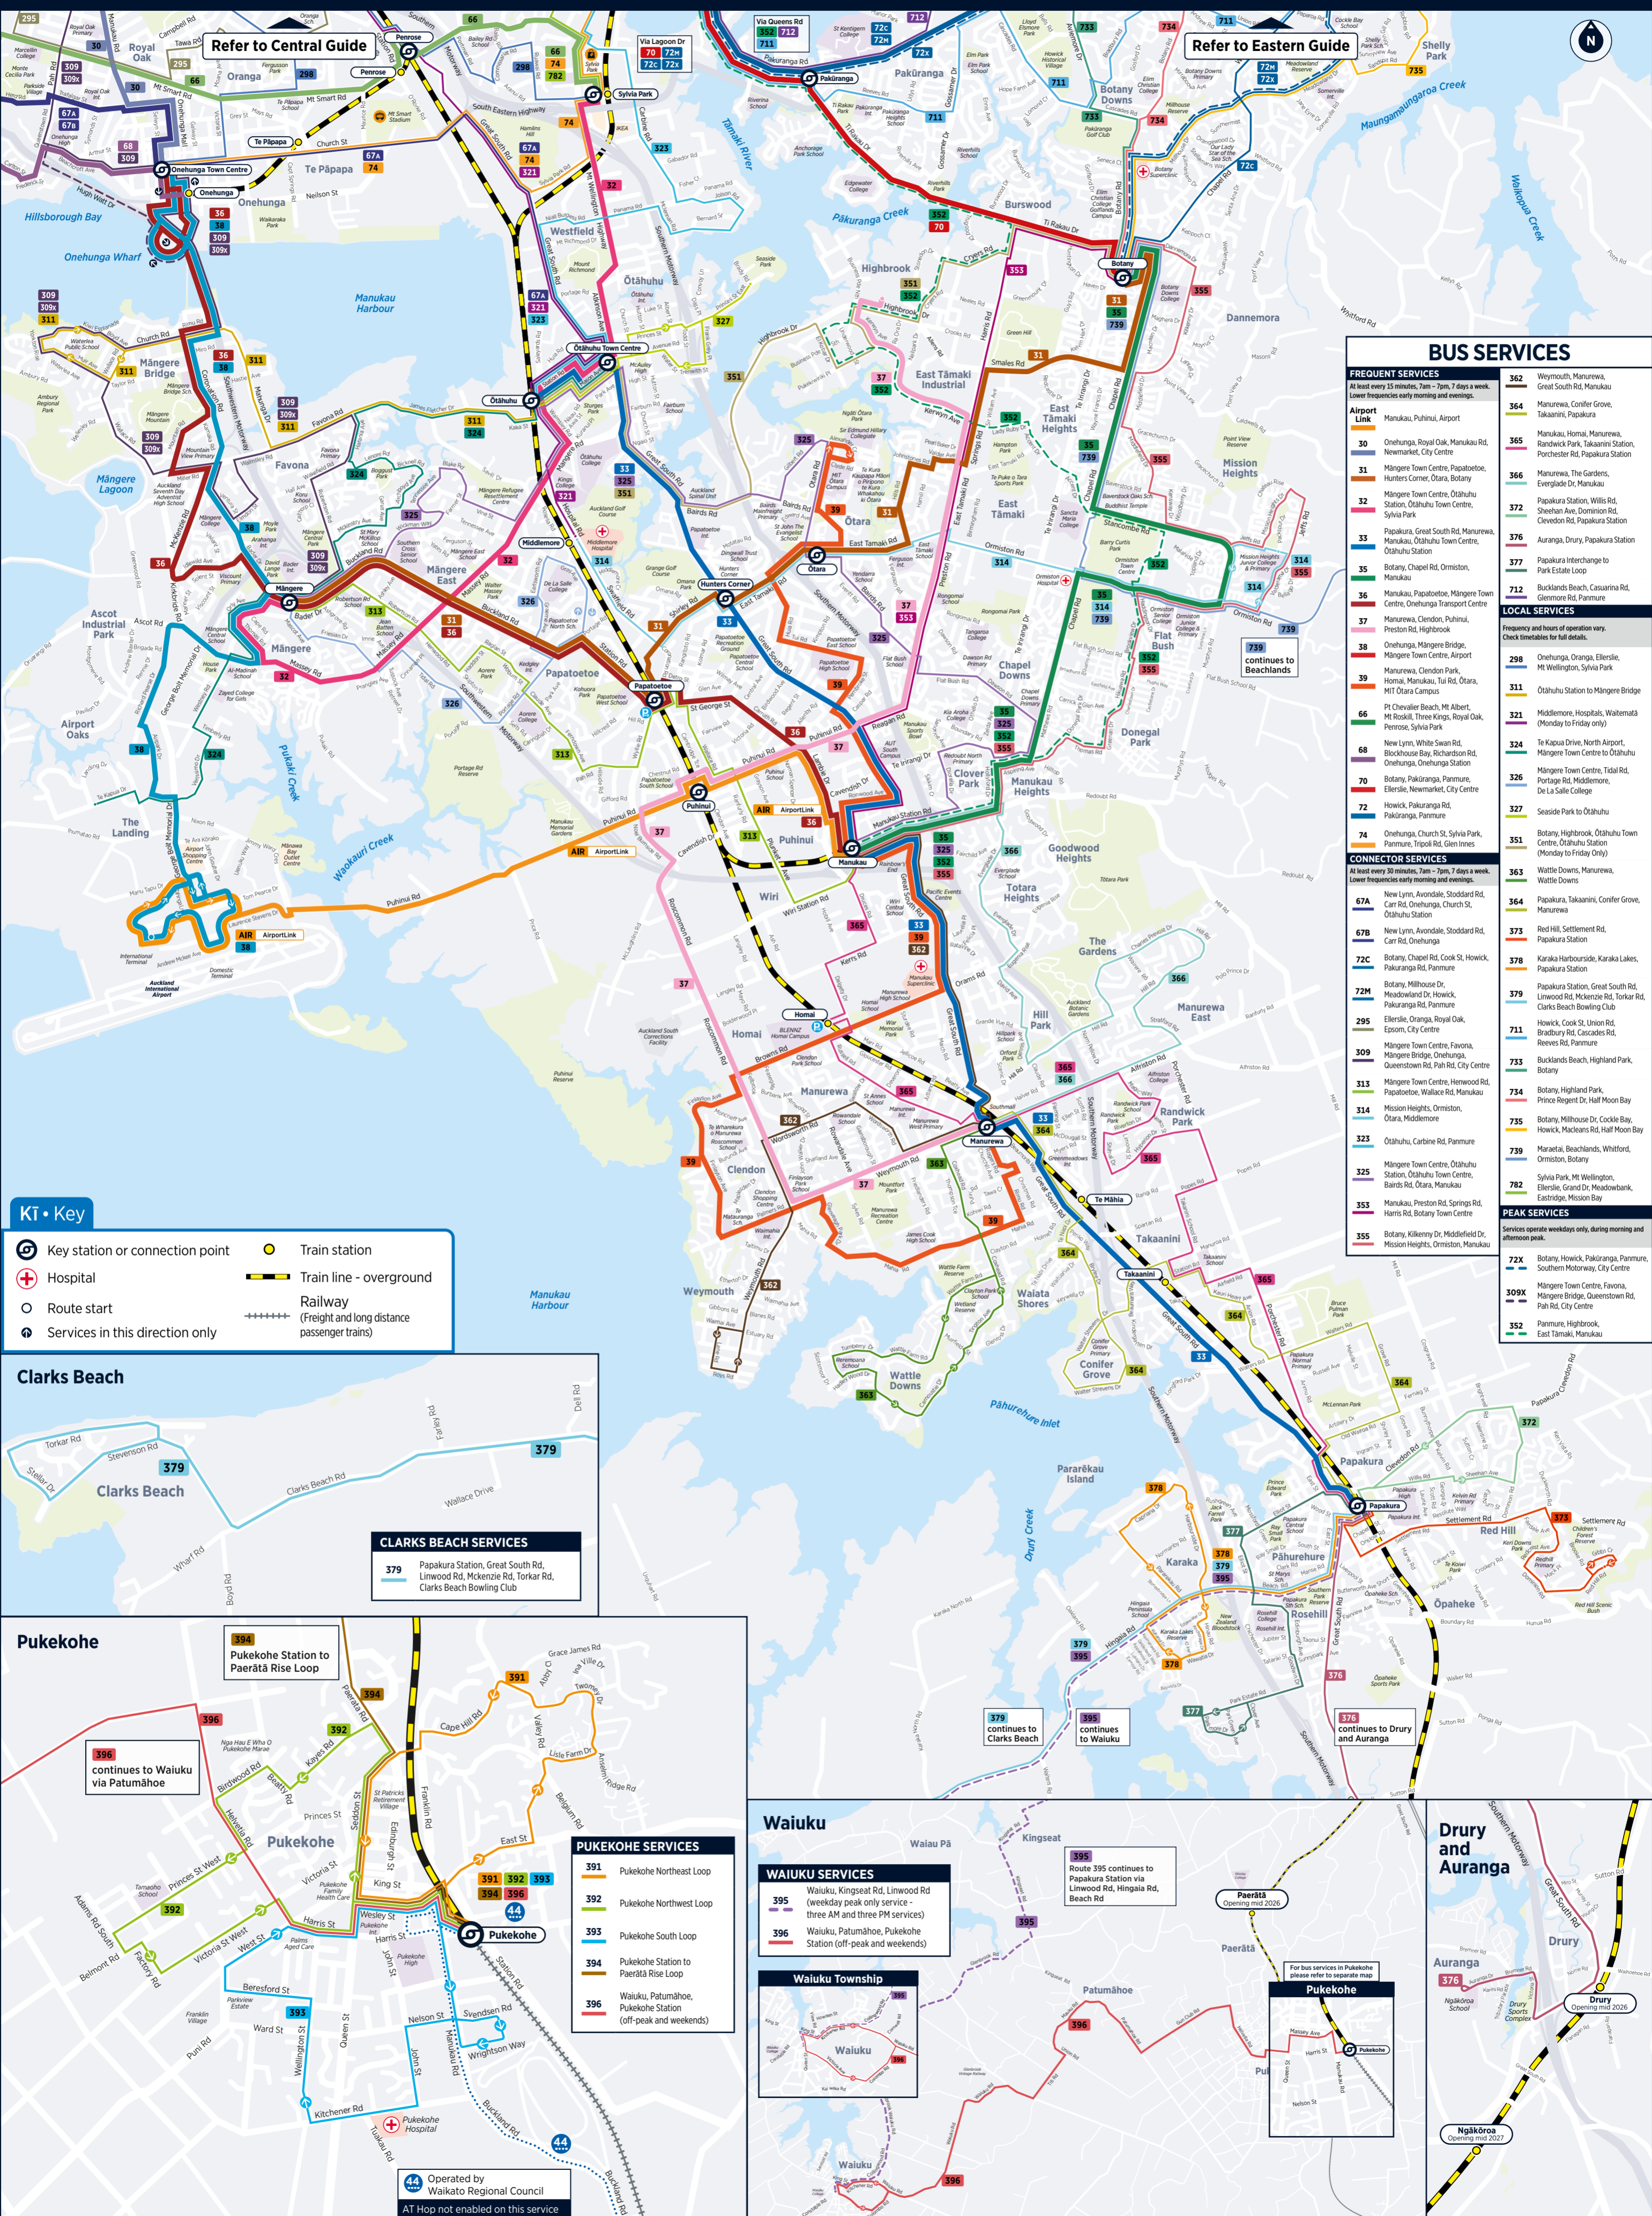

Te Mahere o ngā Ara o te Tonga o Tāmaki South Auckland Network Map

Refer to Central Guide

Refer to Eastern Guide

BUS SERVICES