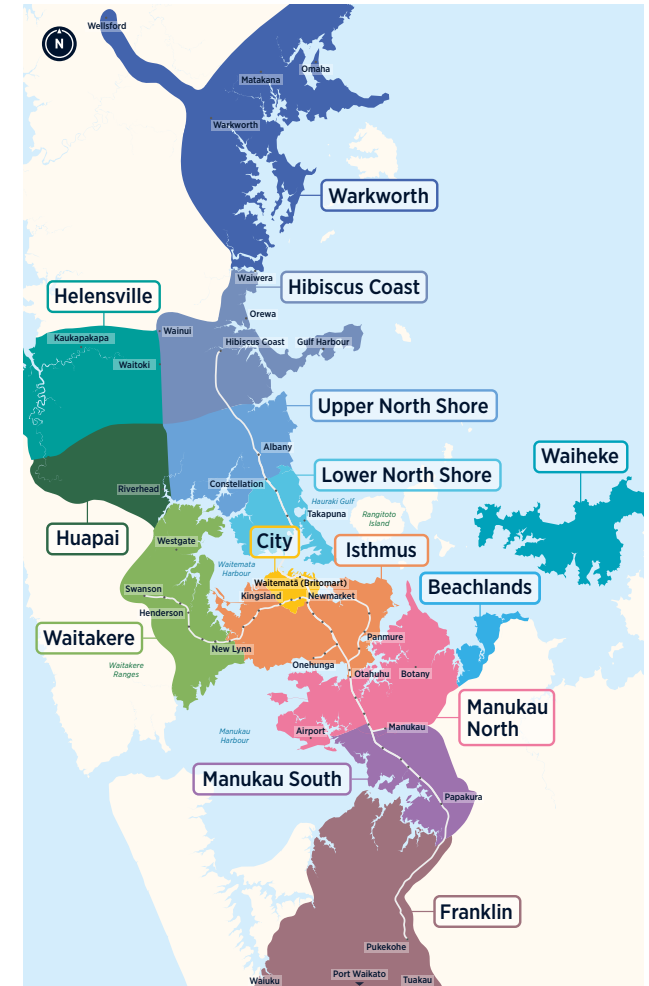

## Northern Bus Timetable

▶▶ 94

| 923

|| 924

| 926

| 928

## Routes

■ 94	Beach Haven, Highbury, Onewa Rd, Northcote, Akoranga Station, Takapuna.....	2
■ 923	Akoranga Station, Hillcrest, Northcote, Sylvan Ave, Wellesley St, City Centre (Mayoral Dr).....	4
■ 924	Hillcrest, Northcote, Lake Rd, Onewa Rd, Wellesley St, City Centre (Mayoral Dr) (Monday to Friday morning peak only).....	7
■ 926	Glenfield, Hillcrest West, Akoranga Station .....	8
■ 928	Northcote Point, Northcote, North Shore Hospital, Smales Farm Station .....	10

Other timetables available in this area that may interest you

Timetable	Routes
Devonport, Bayswater, Hauraki	<b>801, 802, 805, 806, 807, 814, Devonport Ferry, Bayswater Ferry</b>
Campbells Bay, Sunnynook, Milford, Takapuna	<b>82, 83, 842, 843, 845, 856, 871, 907</b>
Long Bay, Torbay, Browns Bay, Mairangi Bay	<b>83, 856, 861, 865, 878</b>
Beach Haven, Birkenhead	<b>94, 97B, 97R, 917, 931, 933, 941, 966, Beach Haven Ferry, Birkenhead Ferry</b>
Glenfield, Bayview, Windy Ridge	<b>95B, 95C, 906, 917, 939, 941, Birkenhead Ferry</b>
Greenhithe, Unsworth Heights, Wairau Valley	<b>120, 901, 906, 907</b>
Albany	<b>883, 884, 885, 861, 866, 888, 889, 917</b>
Hibiscus Coast	<b>128, 981, 982, 983, 984, 985, 986, 988, NX1, Gulf Harbour Ferry</b>
Hibiscus Coast Station, Albany Station, Britomart (Lower Albert St) via all Northern Busway stations	<b>NX1</b>
Albany Station, City universities, Wellesley St via all Northern Busway stations	<b>NX2</b>
Warkworth	<b>995, 996, 997, 998, 999</b>

## Fare Zones & Boundaries

- Warkworth
- Huapai
- Manukau North
- Hibiscus Coast
- Waitakere
- Manukau South
- Upper North Shore
- City
- Franklin
- Lower North Shore
- Isthmus
- Beachlands
- Helensville
- Waiheke