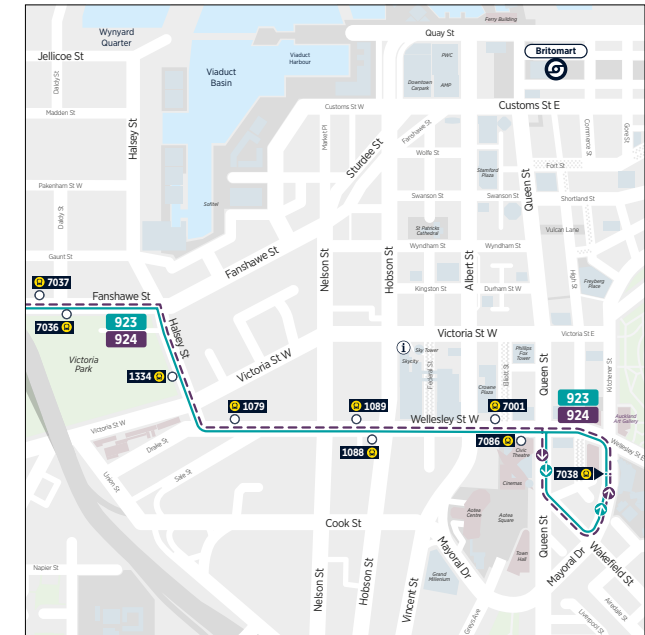

City Centre