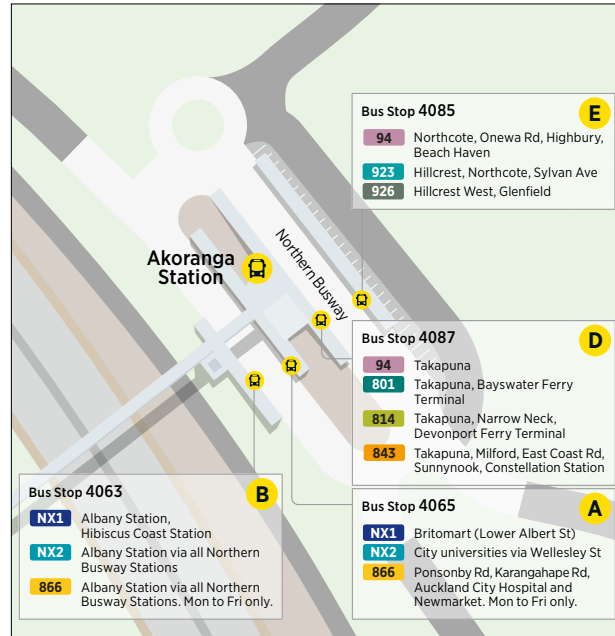

Times in bold are scheduled, all other times are approximate

NB = After Verrans corner, this service travels to Takapuna via Onewa Rd, Lake Rd, Akoranga Dr and Akoranga Station  
 NB2 = This trip ends at Verrans Corner

# City Map

## Akoranga Bus Station