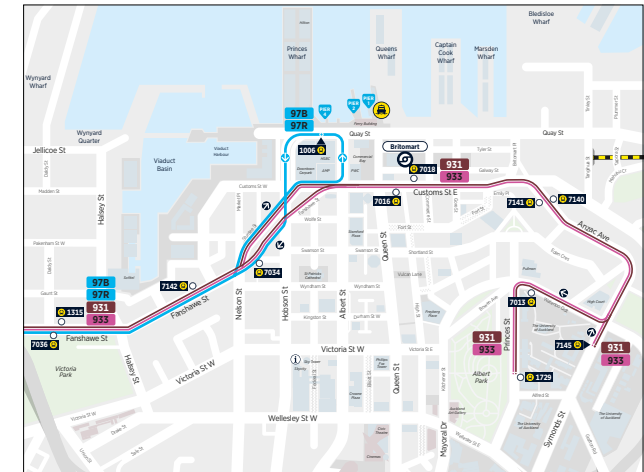

	City - Hobsonville - Beach Haven - Hobsonville - City				
	Downtown Ferry Terminal (Pier 5)	Hobsonville Pt Wharf	Beach Haven Wharf	Hobsonville Pt Wharf	Downtown Ferry Terminal (Pier 7)
Saturday, Sunday and Public Holidays	<b>07:55</b>	08:25	08:30	08:35	09:05
	<b>09:55</b>	10:25	10:30	10:35	11:05
	<b>11:55</b>	12:25	12:30	12:35	13:05
	<b>13:55</b>	14:25	14:30	14:35	15:05
	<b>16:55</b>	17:25	17:30	17:35	18:05
	<b>18:55</b>	19:25	19:30	19:35	20:05
	<b>20:55</b>	21:25	21:30	21:35	22:05
	<b>22:25**</b>	<b>22:55**</b>	<b>23:00**</b>	<b>23:05**</b>	<b>23:35**</b>

# Route Map

# City Map