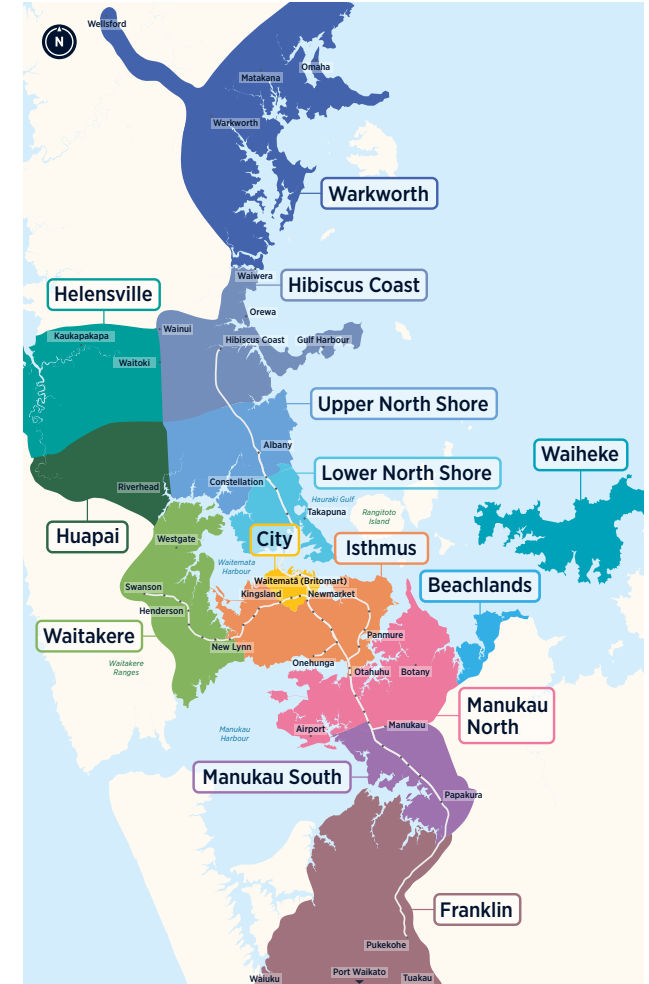

# Beach Haven Birkenhead

Northern Bus & Ferry Timetable

▶▶ 94

| 97B

| 97R

| 917

| 931

| 933

## Routes

94	Beach Haven, Highbury, Onewa Rd, Northcote, Akoranga Station, Takapuna.....	2
97B, 97R	Beach Haven, Highbury, Onewa Rd, Britomart (Lower Albert St).....	4
917	Birkenhead Wharf, Glenfield, Albany Highway, Massey University, Albany Station .....	8
931	Chatswood, Highbury, Onewa Rd, Customs St, University of Auckland (Monday to Friday only) .....	10
933	Beach Haven Wharf, Lauderdale Rd, Verbena Rd, Highbury, Onewa Rd, Customs St, University of Auckland (Monday to Friday only) .....	11
941	Beach Haven, Kaipatiki Rd, Glenfield shops, Smales Farm Station, North Shore Hospital, Takapuna .....	12
966	Beach Haven, Onewa Rd, Ponsonby, Karangahape Rd, Auckland City Hospital, Newmarket.....	14
	Birkenhead to City Ferry .....	15
	Beach Haven to City Ferry.....	16

Other timetables available in this area that may interest you

Timetable	Routes
Devonport, Bayswater, Hauraki	801, 802, 805, 806, 807, 814, Devonport Ferry, Bayswater Ferry
Campbells Bay, Sunnynook, Milford, Takapuna	82, 83, 842, 843, 845, 856, 871, 907
Long Bay, Torbay, Browns Bay, Mairangi Bay	83, 856, 861, 865, 878
Glenfield, Bayview, Windy Ridge	95B, 95C, 906, 917, 939, 941, Birkenhead Ferry
Hillcrest, Northcote	94, 923, 924, 926, 928
Greenhithe, Unsworth Heights, Wairau Valley	120, 901, 906, 907
Albany	883, 884, 885, 861, 866, 888, 889, 917
Hibiscus Coast	128, 981, 982, 983, 984, 985, 986, 988, 989, NX1, Gulf Harbour Ferry
Hibiscus Coast Station, Albany Station, Britomart (Lower Albert St) via all Northern Busway stations	NX1
Albany Station, City universities, Wellesley St via all Northern Busway stations	NX2
Warkworth	995, 996, 997, 998, 999

## Fare Zones & Boundaries

- Warkworth
- Huapai
- Manukau North
- Hibiscus Coast
- Waitakere
- Manukau South
- Upper North Shore
- City
- Franklin
- Lower North Shore
- Isthmus
- Beachlands
- Helensville
- Waiheke