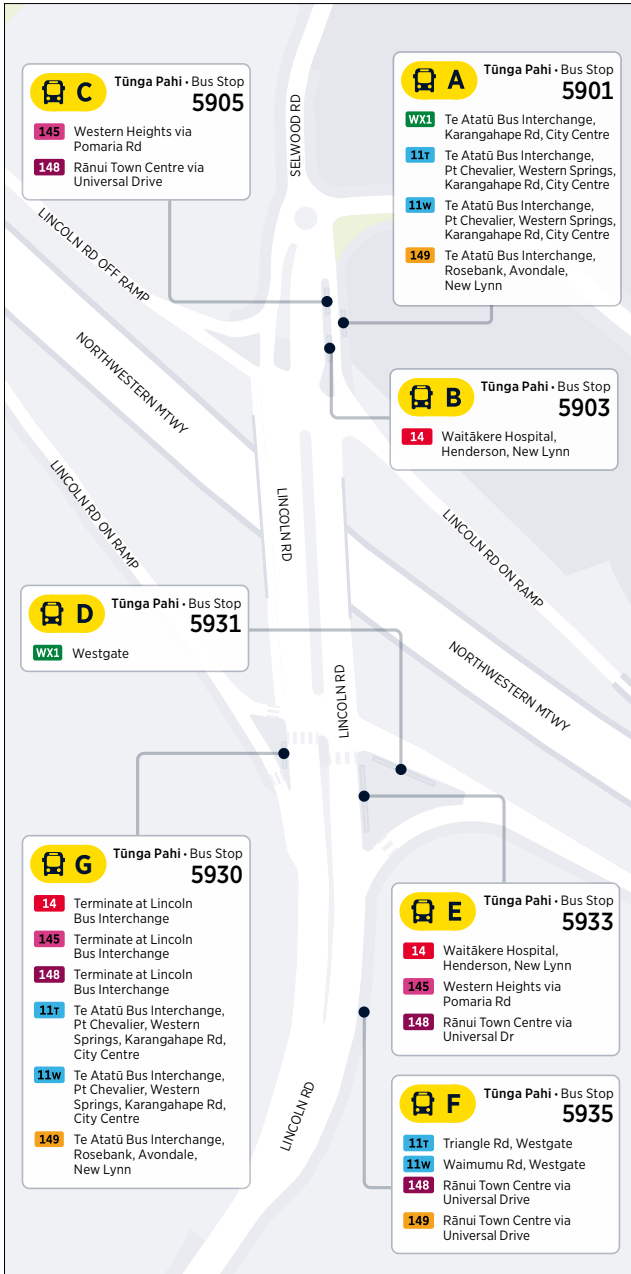

Times in bold are scheduled, all other times are approximate
This service is provided by Ritchies Transport

Route Map

Henderson

New Lynn Station

Lincoln Bus Interchange

Te Atatū Bus Interchange

City Centre