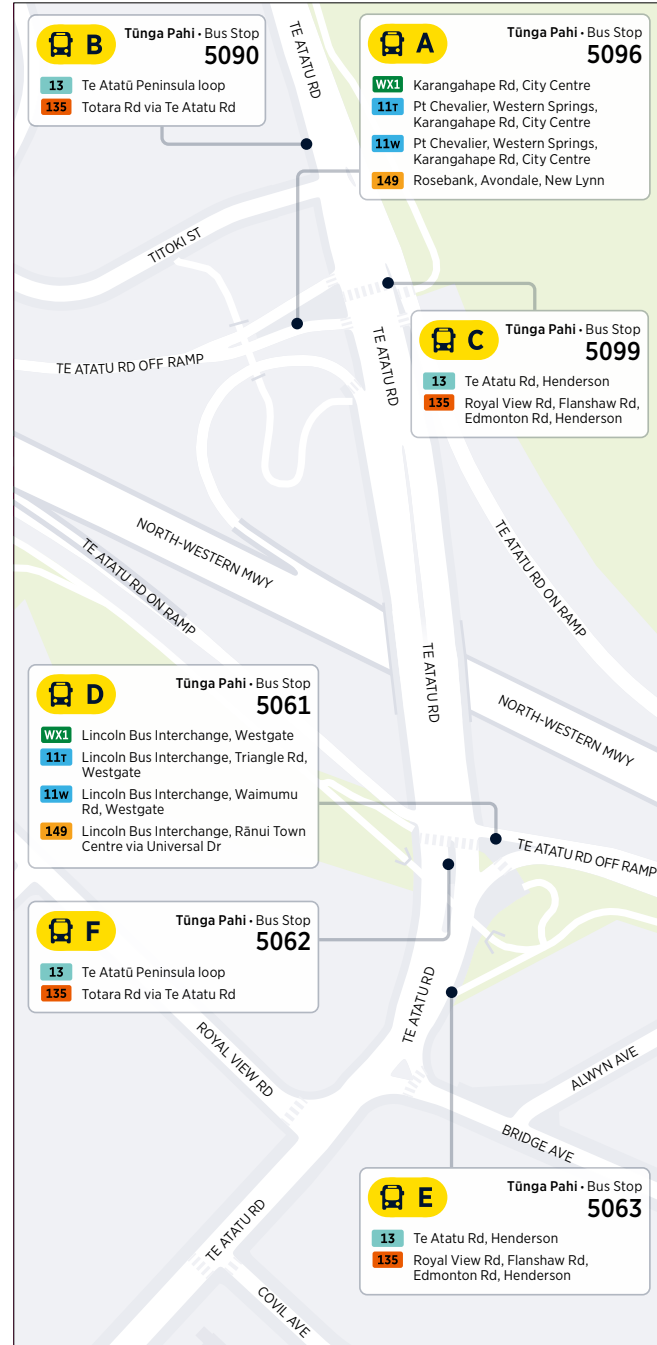

Times in bold are scheduled, all other times are approximate
This service is provided by Ritchies Transport

Route Map

Henderson

New Lynn Station

Lincoln Bus Interchange

Te Atatū Bus Interchange

City Centre