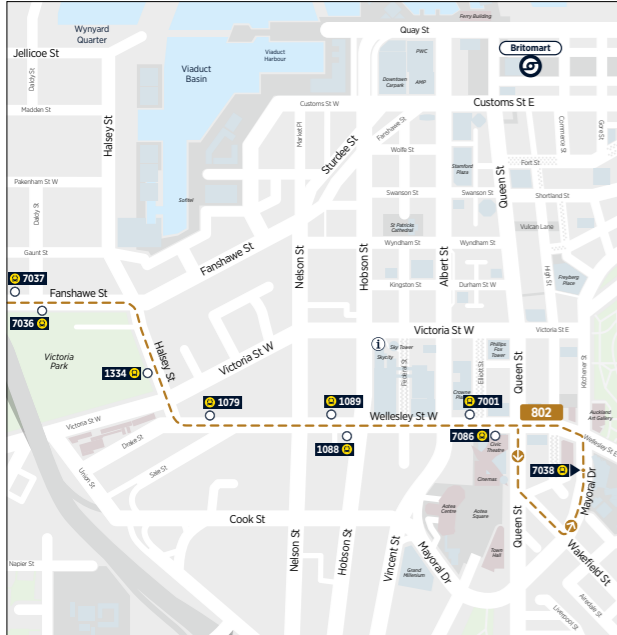

City Centre