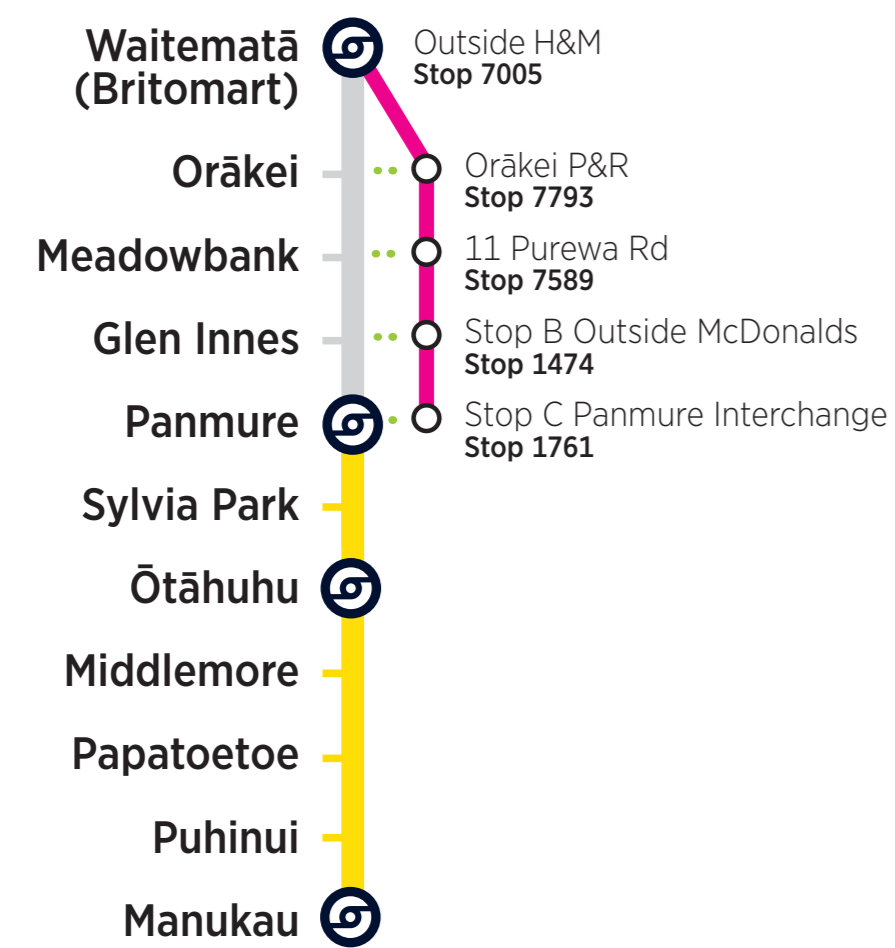

Towards Manukau

STATION	Waitematā (Britomart)	Orākei	Meadowbank	Glen Innes	Panmure Rail Bus	Panmure Train	Sylvia Park	Ōtāhuhu	Middlemore	Papatoetoe	Puhinui	Manukau
RAIL BUS STOP	Outside H&M Stop 7005	Orākei P&R Stop 7793	11 Purewa Rd Stop 7589	Stop B Outside McDonalds Stop 1474	Stop C Panmure Interchange Stop 1761	-	-	-	-	-	-	-
TRAIN	05:38	05:44	05:46	05:50	-	05:53	05:56	6:03	6:06	6:09	6:11	6:17
TRAIN	05:58	06:04	06:06	06:10	-	06:13	06:16	6:23	6:26	6:29	6:31	6:37
TRAIN	06:18	06:24	06:26	06:30	-	06:33	06:36	6:43	6:46	6:49	6:51	6:57
Running at the following minutes past each hour between 06:38 and 09:18												
TRAIN	:38	:44	:46	:50	-	:53	:56	6:03	:06	:09	:11	:17
TRAIN	:48	:54	:56	:00	-	:04	:07	:15	:18	:21	:23	:27
TRAIN	:58	:04	:06	:10	-	:13	:16	:23	:26	:29	:31	:37
TRAIN	:08	:14	:16	:20	-	:23	:26	:33	:36	:39	:41	:47
TRAIN	:18	:24	:26	:30	-	:34	:37	:45	:48	:51	:53	:57
TRAIN	:28	:34	:36	:40	-	:43	:46	:53	:56	:59	:01	:07
Then at the following minutes past each hour from 09:38 until 15:38												
TRAIN	:38	:44	:46	:50	-	:53	:56	6:03	:06	:09	:11	:17
TRAIN	:58	:04	:06	:10	-	:13	:16	:23	:26	:29	:31	:37
TRAIN	:18	:24	:26	:30	-	:33	:36	:43	:46	:49	:51	:57
Then at the following minutes past each hour from 15:58 until 18:58												
TRAIN	:58	:04	:06	:10	-	:13	:16	:23	:26	:29	:31	:37
TRAIN	:08	:14	:16	:20	-	:23	:26	:33	:36	:39	:41	:47
TRAIN	:18	:24	:26	:30	-	:34	:37	:45	:48	:51	:53	:57
TRAIN	:28	:34	:36	:40	-	:43	:46	:53	:56	:59	:01	:07
TRAIN	:38	:44	:46	:50	-	:53	:56	6:03	:06	:09	:11	:17
TRAIN	:48	:54	:56	:00	-	:04	:07	:15	:18	:21	:23	:27
Then at the following times												
TRAIN	19:18	19:24	19:26	19:30	-	19:33	19:36	19:43	19:46	19:49	19:51	19:57
TRAIN	19:38	19:44	19:46	19:50	-	19:53	19:56	20:03	20:06	20:09	20:11	20:17
TRAIN	19:58	20:04	20:06	20:10	-	20:13	20:16	20:23	20:26	20:29	20:31	20:37
TRAIN	20:18	20:24	20:26	20:30	-	20:33	20:36	20:43	20:46	20:49	20:51	20:57
TRAIN	20:48	20:54	20:56	21:00	-	21:03	21:06	21:13	21:16	21:19	21:21	21:27
TRAIN	21:18	21:24	21:26	21:30	-	21:33	21:36	21:43	21:46	21:49	21:51	21:57
TRAIN	21:48	21:54	21:56	22:00	-	22:03	22:06	22:13	22:16	22:19	22:21	22:27
TRAIN	22:18	22:24	22:26	22:30	-	22:33	22:36	22:43	22:46	22:49	22:51	22:57
RBE/TRAIN	22:18	22:28	22:38	22:48	22:53	23:03	23:06	23:13	23:16	23:19	23:21	23:27

RBE = Rail Bus Eastern

- Customers paying in cash must purchase train tickets at a train station before boarding rail buses.
- Some rail buses cannot accommodate mobility scooters, bicycles, or larger personal items.
- Please make yourself visible to the bus driver and signal the driver to stop.
- AT HOP customers must tag-on when boarding a train or rail bus and tag-off when leaving the station or bus.
- Your AT HOP fare for combined bus and train trips will be calculated based on the start and end of your journey. The journey can use up to five bus or train trips within four hours, with a maximum transfer time of 30 minutes between each trip.
- Terms of use of AT HOP cards are available at AT.govt.nz/ATHOP.

Re-plan your journey on the **AT Mobile app** or **AT website**
Scan the code or call us on 09 366 6400