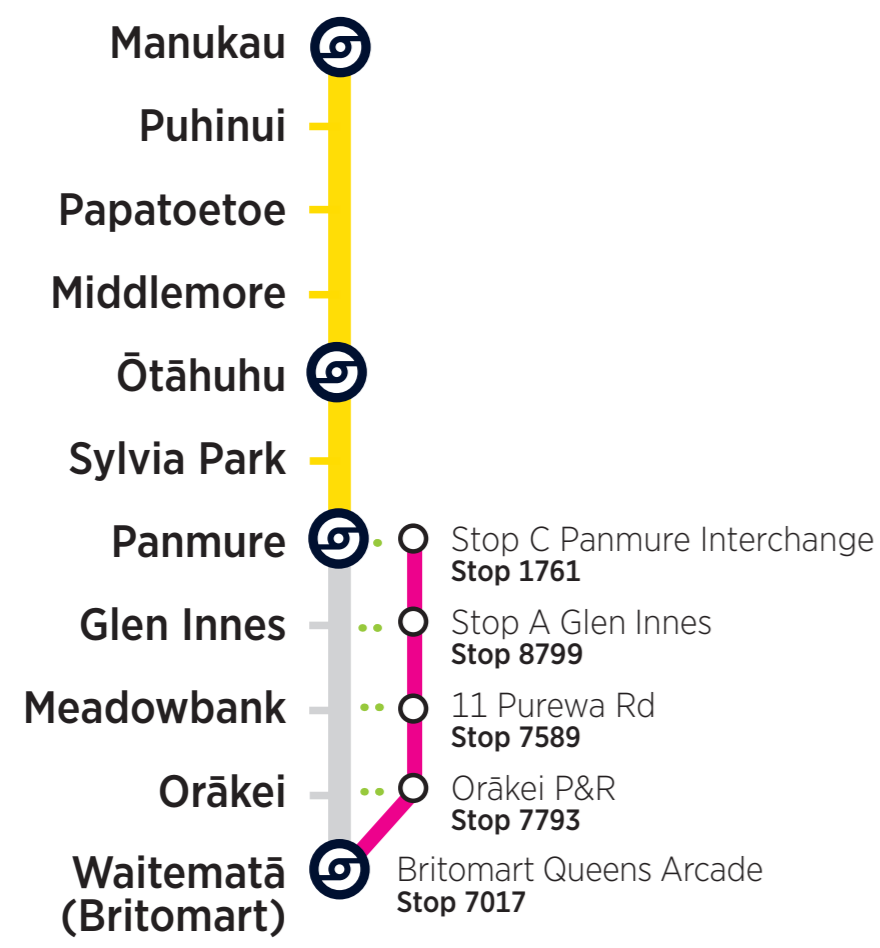

Eastern Line

Rail Bus & Train Timetable

Monday 24 to Wednesday 26 June 2024

Rail buses replace trains from late evening between Waitematā (Britomart) and Panmure

Towards Waitematā (Britomart) City Centre

STATION	Manukau	Puhinui	Papatoetoe	Middlemore	Ōtāhuhu	Sylvia Park	Panmure Train	Panmure Rail Bus	Glen Innes	Meadowbank	Orākei	Waitematā (Britomart)
RAIL BUS STOP	-	-	-	-	-	-	-	Stop C Panmure Interchange Stop 1761	Stop A Glen Innes Stop 8799	11 Purewa Rd Stop 7589	Orākei P&R Stop 7793	Britomart Queens Arcade Stop 7017
TRAIN	05:15	05:20	05:23	05:25	05:28	05:33	05:36	-	05:39	05:43	05:45	05:52
TRAIN	05:35	05:40	05:43	05:45	05:48	05:53	05:56	-	05:59	06:03	06:05	06:12
TRAIN	05:55	06:00	06:03	06:05	06:08	06:13	06:16	-	06:19	06:23	06:25	06:32
Running at the following minutes past each hour between 06:15 and 08:23												
TRAIN	:15	:20	:23	:25	:28	:33	:36	-	:39	:43	:45	:52
TRAIN	:23	:29	:32	:35	:38	:43	:46	-	:49	:53	:55	:02
TRAIN	:35	:40	:43	:45	:48	:53	:56	-	:59	:03	:05	:12
TRAIN	:45	:50	:53	:55	:58	:03	:06	-	:09	:13	:15	:22
TRAIN	:53	:59	:02	:05	:08	:13	:16	-	:19	:23	:25	:32
TRAIN	:05	:10	:13	:15	:18	:23	:26	-	:29	:33	:35	:42
Then at the following minutes past each hour from 08:35 until 15:15												
TRAIN	:35	:40	:43	:45	:48	:53	:56	-	:59	:03	:05	:12
TRAIN	:55	:00	:03	:05	:08	:13	:16	-	:19	:23	:25	:32
TRAIN	:15	:20	:23	:25	:28	:33	:36	-	:39	:43	:45	:52
Then at the following minutes past each hour from 15:23 until 18:23												
TRAIN	:23	:29	:32	:35	:38	:43	:46	-	:49	:53	:55	:02
TRAIN	:35	:40	:43	:45	:48	:53	:56	-	:59	:03	:05	:12
TRAIN	:45	:50	:53	:55	:58	:03	:06	-	:09	:13	:15	:22
TRAIN	:53	:59	:02	:05	:08	:13	:16	-	:19	:23	:25	:32
TRAIN	:05	:10	:13	:15	:18	:23	:26	-	:29	:33	:35	:42
TRAIN	:15	:20	:23	:25	:28	:33	:36	-	:39	:43	:45	:52
Then at the following times												
TRAIN	18:35	18:40	18:43	18:45	18:48	18:53	18:56	-	18:59	19:03	19:05	19:12
TRAIN	18:55	19:00	19:03	19:05	19:08	19:13	19:16	-	19:19	19:23	19:25	19:32
TRAIN	19:15	19:20	19:23	19:25	19:28	19:33	19:36	-	19:39	19:43	19:45	19:52
TRAIN	19:35	19:40	19:43	19:45	19:48	19:53	19:56	-	19:59	20:03	20:05	20:12
TRAIN	20:05	20:10	20:13	20:15	20:18	20:23	20:26	-	20:29	20:33	20:35	20:42
TRAIN	20:35	20:40	20:43	20:45	20:48	20:53	20:56	-	20:59	21:03	21:05	21:12
TRAIN	21:05	21:10	21:13	21:15	21:18	21:23	21:26	-	21:29	21:33	21:35	21:42
TRAIN	21:35	21:40	21:43	21:45	21:48	21:53	21:56	-	21:59	22:03	22:05	22:12
TRAIN/RBE	22:05	22:10	22:13	22:15	22:18	22:23	22:26	22:36	22:42	22:52	23:02	23:12

RBE = Rail Bus Eastern