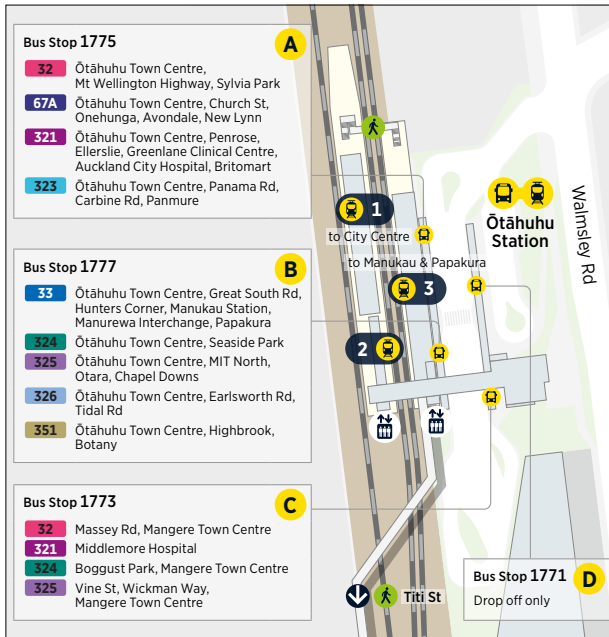

782 Mission Bay to Sylvia Park

via Meadowbank, Ellerslie and Mt Wellington

	Stop D Mission Bay (Stop 7244)	Meadowbank Station (Stop 7589)	Stop B Ellerslie Shops (Stop 7504)	Sylvia Park
Sunday	06:00	06:12	06:25	06:38
and Public	07:00	07:13	07:27	07:40
Holidays	08:00	08:13	08:27	08:42
	09:00	09:13	09:27	09:42
	10:00	10:14	10:29	10:46
	11:00	11:14	11:29	11:48
	12:00	12:14	12:29	12:48
	13:00	13:14	13:29	13:48
	14:05	14:19	14:34	14:53
	15:05	15:19	15:33	15:52
	16:05	16:19	16:33	16:52
	17:05	17:19	17:32	17:49
	18:05	18:19	18:32	18:47

Times in bold are scheduled, all other times are approximate

Route Map

City Centre

Ellerslie

Onehunga

Royal Oak

Ōtāhuhu Station

Panmure