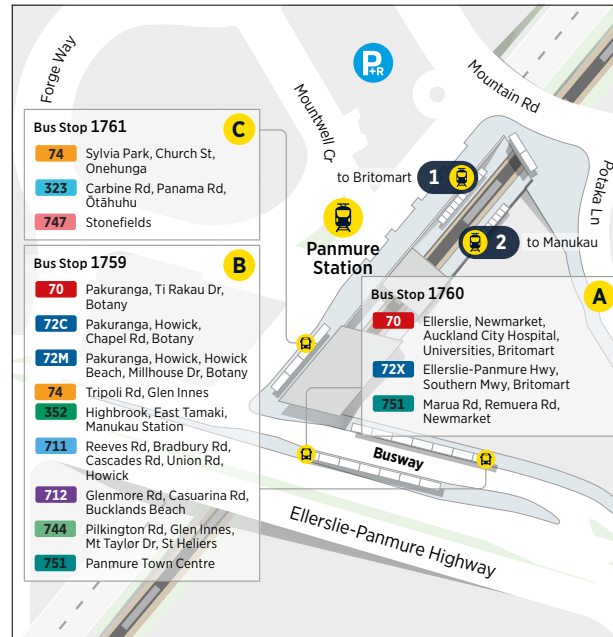

Times in bold are scheduled, all other times are approximate

298 Onehunga Station to Sylvia Park

via Oranga, Ellerslie and Mt Wellington

	Stop B Onehunga (stop 8585)	Stop D Ellerslie / Kaimia St (Stop 1745)	Sylvia Park
Monday to Friday	05:40	06:00	06:15
	06:00	06:20	06:35
	06:20	06:40	06:55
	06:40	07:00	07:15
	07:00	07:20	07:35
	07:20	07:40	07:55
	07:40	08:00	08:15
	08:00	08:20	08:35
	08:20	08:40	08:55
	08:40	09:00	09:15
	09:00	09:20	09:35
	09:30	09:50	10:05
Then at the following minutes past each hour	:00	:20	:35
until	14:30	14:50	15:05
	15:00	15:20	15:38
	15:20	15:40	15:58
	15:40	16:00	16:18
	16:00	16:20	16:38
	16:20	16:40	16:58
	16:40	17:00	17:18
	17:00	17:20	17:38
	17:20	17:40	17:58
	17:40	18:00	18:18
	18:00	18:20	18:35
	18:20	18:40	18:55
	18:40	19:00	19:15
	19:00	19:20	19:35
	19:30	19:50	20:05
	20:00	20:20	20:35
	20:30	20:50	21:05
	21:00	21:20	21:35
	21:30	21:50	22:05

782 Mission Bay to Sylvia Park

via Meadowbank, Ellerslie and Mt Wellington

	Stop D Mission Bay (Stop 7244)	Meadowbank Station (Stop 7589)	Stop B Ellerslie Shops (Stop 7504)	Sylvia Park
Sunday	06:00	06:12	06:25	06:38
and Public	07:00	07:13	07:27	07:40
Holidays	08:00	08:13	08:27	08:42
	09:00	09:13	09:27	09:42
	10:00	10:14	10:29	10:46
	11:00	11:14	11:29	11:48
	12:00	12:14	12:29	12:48
	13:00	13:14	13:29	13:48
	14:05	14:19	14:34	14:53
	15:05	15:19	15:33	15:52
	16:05	16:19	16:33	16:52
	17:05	17:19	17:32	17:49
	18:05	18:19	18:32	18:47

Times in bold are scheduled, all other times are approximate

Route Map

City Centre

Ellerslie

Onehunga

Royal Oak

Ōtāhuhu Station

Panmure