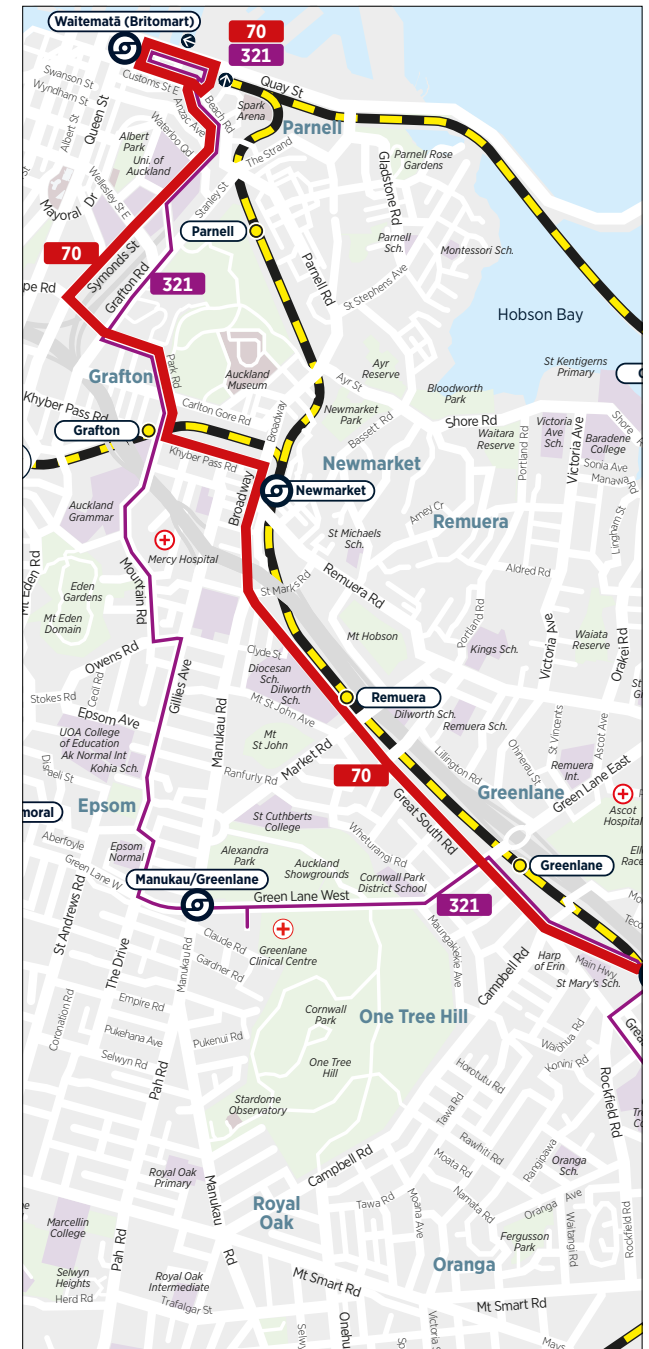

City Centre