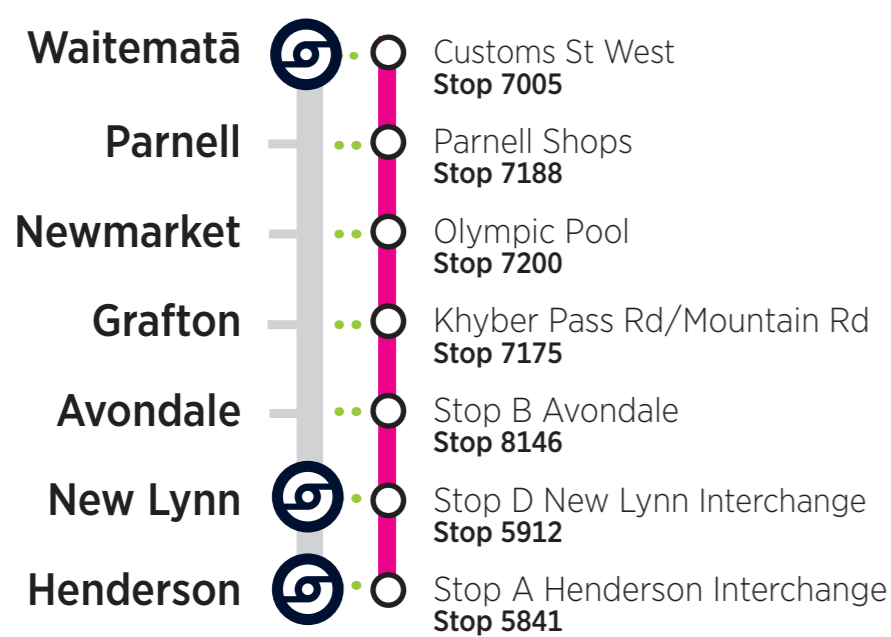

Towards Henderson

STATION	Waitematā	Parnell	Newmarket	Grafton	Avondale	New Lynn	Henderson
RAIL BUS STOP	Customs St West/Te Komititanga Stop 7005	Parnell Shops Stop 7188	Olympic Pool Stop 7200	Khyber Pass Rd/Mountain Rd Stop 7175	Stop B Avondale Stop 8146	Stop D New Lynn Interchange Stop 5912	Stop A Henderson Interchange Stop 5841
RBWX	14:00	14:09	14:15	14:19	14:43	14:50	15:09
RBWX	14:20	14:29	14:35	14:39	15:03	15:10	15:29
RBWX	14:40	14:49	14:55	14:59	15:23	15:30	15:49
RBWX	15:00	15:09	15:15	15:19	15:43	15:50	16:09
RBWX	15:20	15:29	15:35	15:39	16:03	16:10	16:29
RBWX	15:40	15:49	15:55	15:59	16:23	16:31	16:53
RBWX	16:00	16:09	16:15	16:19	16:43	16:51	17:13
RBWX	16:20	16:29	16:35	16:39	17:07	17:14	17:36
RBWX	16:40	16:50	16:56	17:01	17:29	17:36	17:56
RBWX	17:00	17:10	17:16	17:21	17:46	17:53	18:12
RBWX	17:20	17:30	17:36	17:41	18:06	18:13	18:32
RBWX	17:40	17:50	17:56	18:01	18:26	18:33	18:52
RBWX	18:00	18:10	18:16	18:21	18:46	18:53	19:12

RBWX = Rail Bus Western Line Express

- Customers paying in cash must purchase train tickets at a train station before boarding rail buses.
- Some rail buses cannot accommodate mobility scooters, bicycles, or larger personal items.
- Please make yourself visible to the bus driver and signal the driver to stop.
- AT HOP customers must tag-on when boarding a train or rail bus and tag-off when leaving the station or bus.
- Your AT HOP fare for combined bus and train trips will be calculated based on the start and end of your journey. The journey can use up to five bus or train trips within four hours, with a maximum transfer time of 30 minutes between each trip.
- Terms of use of AT HOP cards are available at AT.govt.nz/ATHOP.

Rail Bus Services

Pedestrian Walkway

Train service operating

Train service not operating

Bus and Connecting Services

Key Station or Connection Point

24 hr Clock

Re-plan your journey on the **AT Mobile app** or **AT website**
Scan the code or call us on 09 366 6400