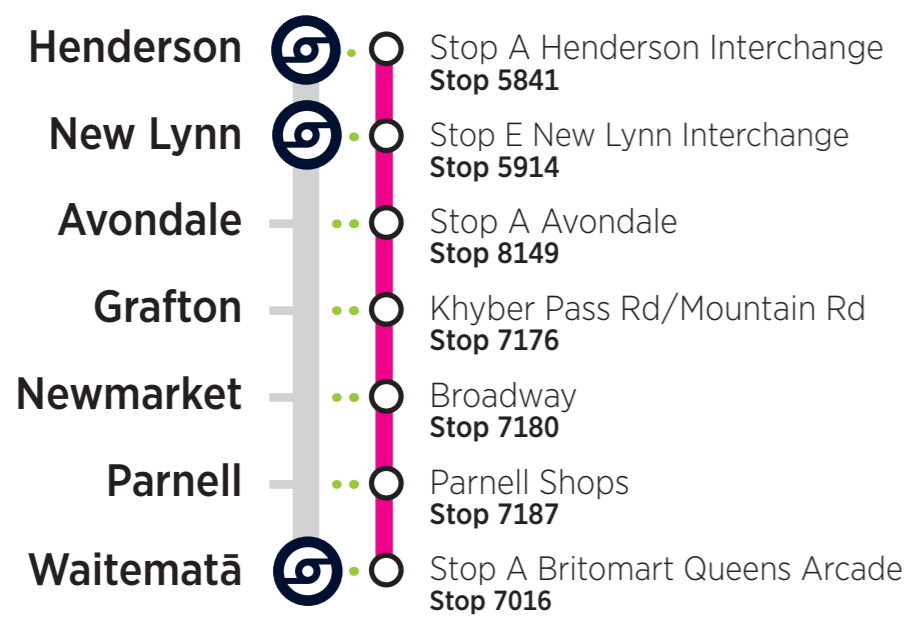

Western Line Express

Rail Bus Timetable

Monday 13 to Wednesday 15 April 2026

Express rail bus service between Henderson and Waitematā

Towards Waitematā City Centre

STATION	Henderson	New Lynn	Avondale	Grafton	Newmarket	Parnell	Waitematā
RAIL BUS STOP	Stop A Henderson Interchange Stop 5841	Stop E New Lynn Interchange Stop 5914	Stop A Avondale Stop 8149	Khyber Pass Rd/Mountain Rd Stop 7176	Broadway Stop 7180	Parnell Shops Stop 7187	Stop A Britomart Queens Arcade Stop 7016
RBWX	06:00	06:17	06:23	06:48	06:50	06:55	07:02
RBWX	06:20	06:37	06:43	07:08	07:10	07:15	07:22
RBWX	06:40	06:57	07:03	07:28	07:30	07:35	07:42
RBWX	07:00	07:17	07:23	07:48	07:50	07:55	08:02
RBWX	07:20	07:38	07:44	08:11	08:13	08:18	08:26
RBWX	07:40	07:58	08:04	08:31	08:33	08:38	08:46
RBWX	08:00	08:17	08:23	08:48	08:50	08:55	09:02
RBWX	08:20	08:37	08:43	09:08	09:10	09:15	09:22
RBWX	08:40	08:57	09:03	09:28	09:30	09:35	09:42

RBWX = Rail Bus Western Line Express