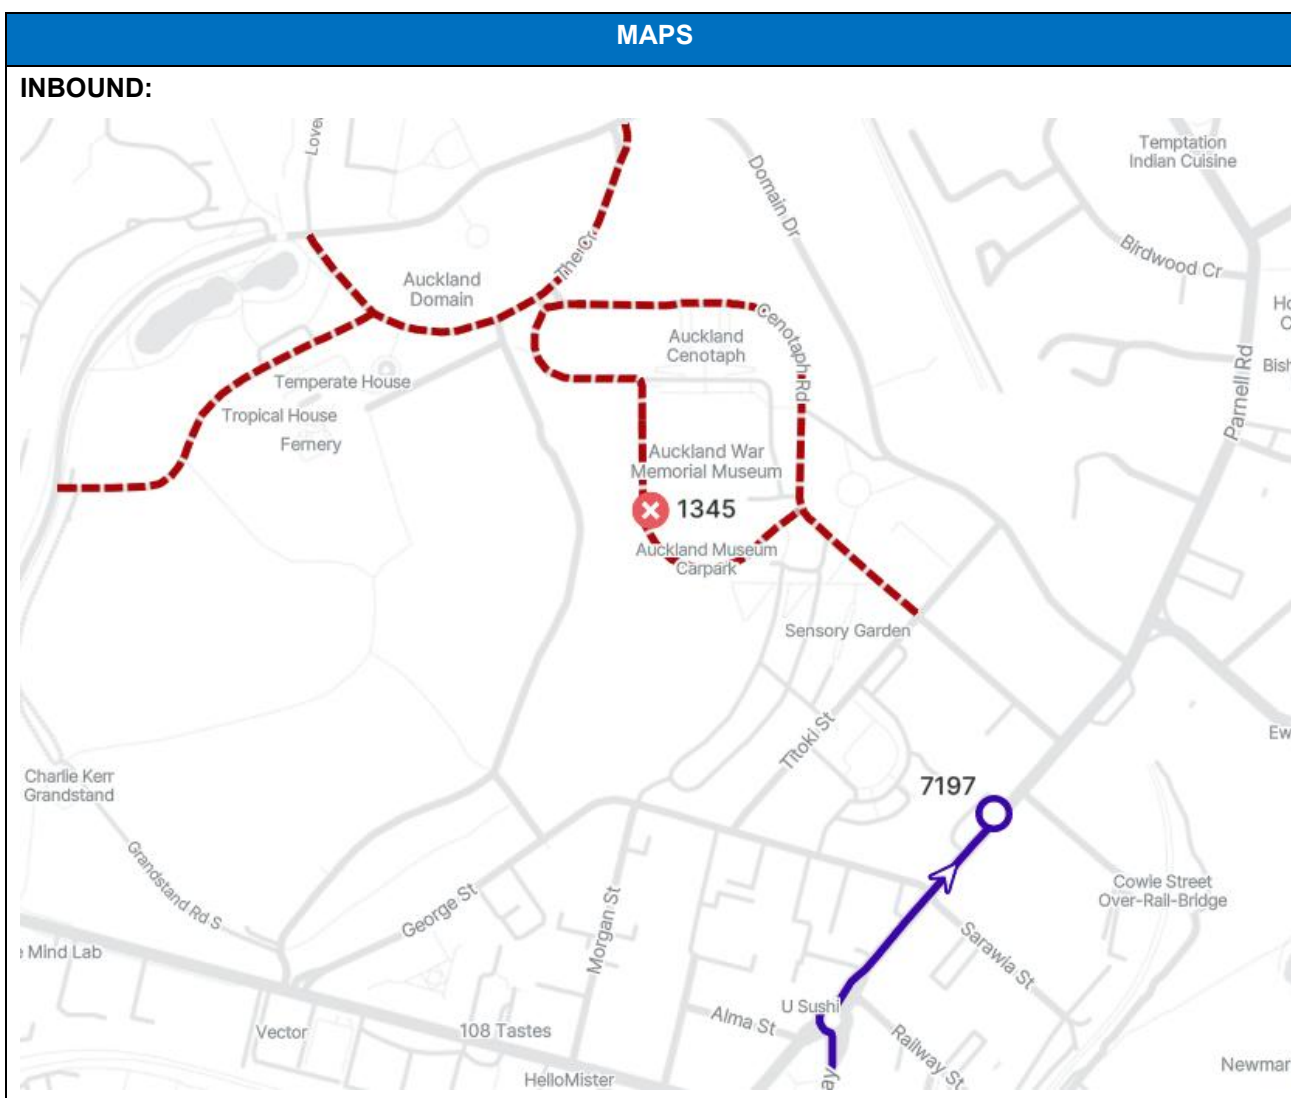

Auckland Domain ANZAC Service 2026

3am to 8:15am

DETOUR FOR: 781 (K-NZB) Mission Bay to Museum via Ōrākei and Newmarket	
INBOUND	OUTBOUND
As normal to Parnell Road	After Repositioning
Terminate service at Stop 7197 Parnell Library	Start service at Stop 7198 Parnell Library
	Continue as normal

OUTBOUND:

Stop Impacted	Stop Name	Redirect To	Active Services Affected	Active Services NOT Affected	Inbound or Outbound
1345	Auckland Museum	MISSED – last stop 7197 Parnell Library	781	N/A	Inbound
1345	Auckland Museum	7198 Parnell Library	781	N/A	Outbound

REPOSITIONING ROUTE: 781 (K-NZB) Mission Bay to Museum via Ōrākei and Newmarket

Repositioning

From last stop 7197 Parnell Library:

STRAIGHT Parnell Road (*do not use Maunsell Rd*)

RIGHT St Stephens Ave

RIGHT Brighton Rd

RIGHT Ayr Street

LEFT Parnell Road

Start service at Stop 7198 Parnell Library