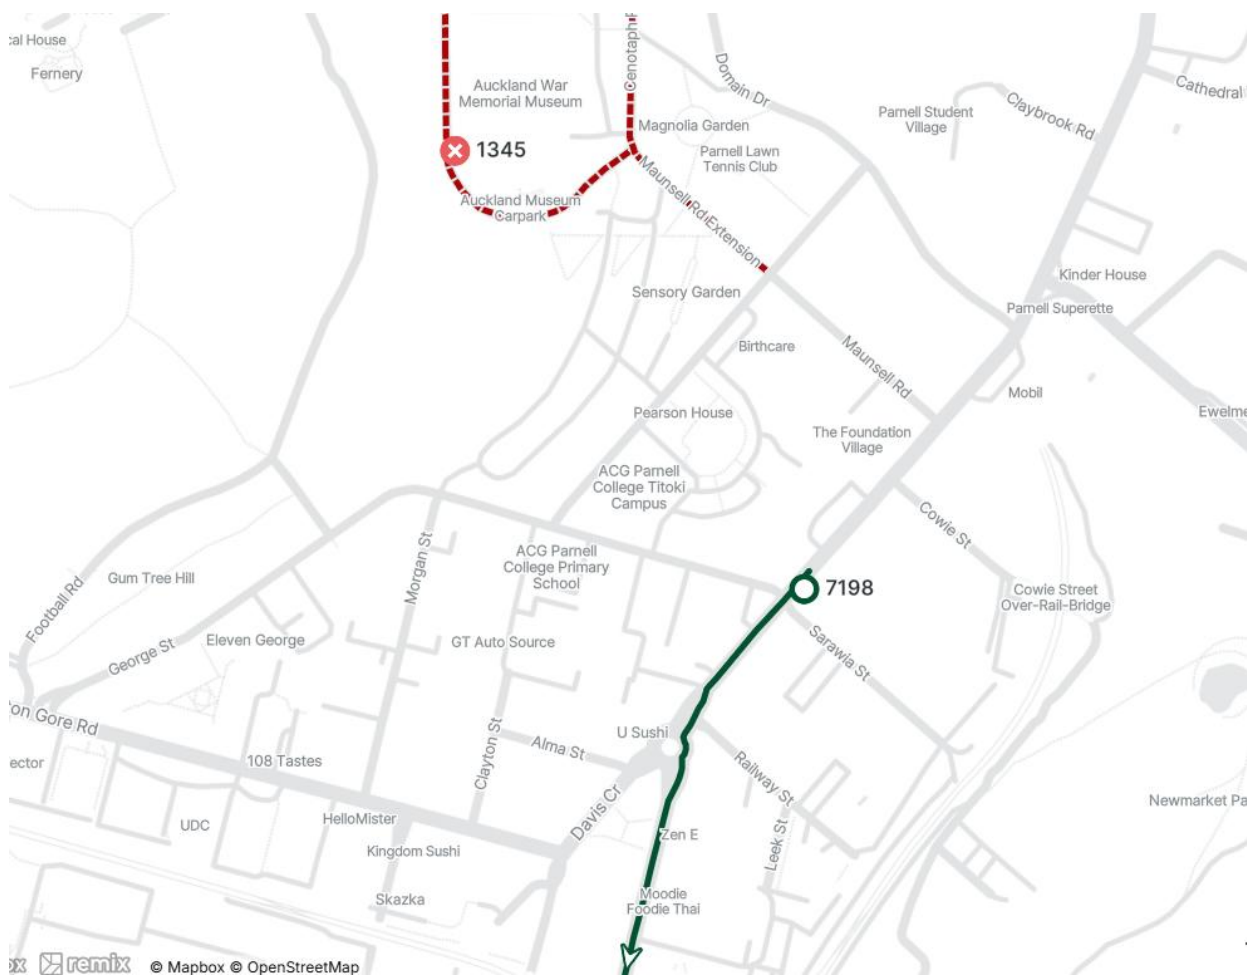

Auckland Domain ANZAC Service 2026

3am to 8:15am

DETOUR FOR: 781 (K-NZB) Mission Bay to Museum via Ōrākei and Newmarket	
INBOUND	OUTBOUND
As normal to Parnell Road	After Repositioning
Terminate service at Stop 7197 Parnell Library	Start service at Stop 7198 Parnell Library
	Continue as normal

OUTBOUND:

Stop Impacted	Stop Name	Redirect To	Active Services Affected	Active Services NOT Affected	Inbound or Outbound
1345	Auckland Museum	MISSED – last stop 7197 Parnell Library	781	N/A	Inbound
1345	Auckland Museum	7198 Parnell Library	781	N/A	Outbound

REPOSITIONING ROUTE: 781 (K-NZB) Mission Bay to Museum via Ōrākei and Newmarket

Repositioning

From last stop 7197 Parnell Library:

STRAIGHT Parnell Road (*do not use Maunsell Rd*)

RIGHT St Stephens Ave

RIGHT Brighton Rd

RIGHT Ayr Street

LEFT Parnell Road

Start service at Stop 7198 Parnell Library