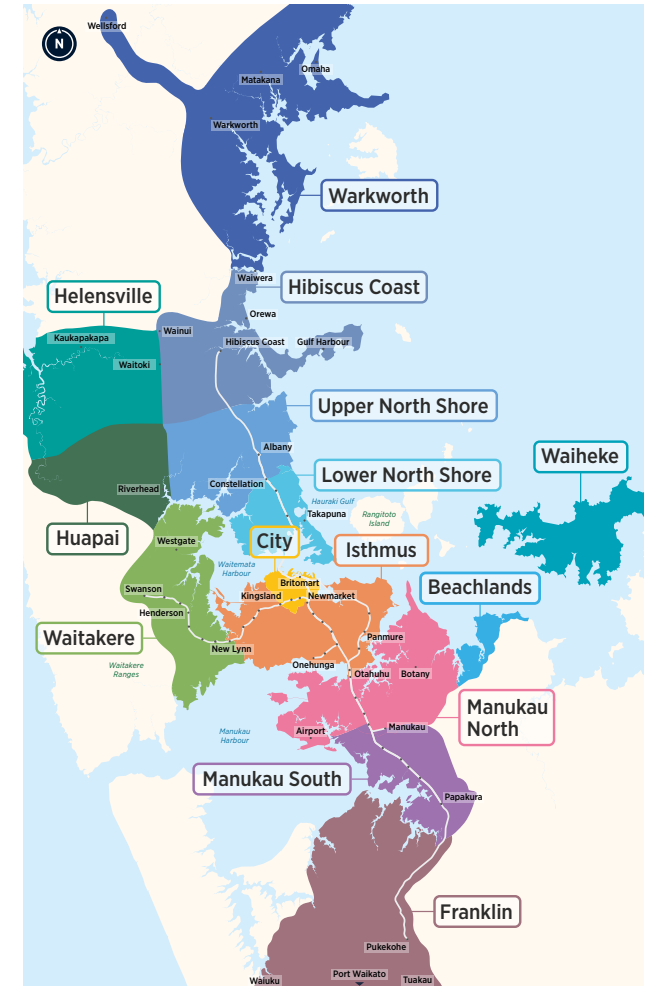

Three Kings Hillsborough Waikowhai Mt Eden Rd

Central Bus Timetable

▶▶ 64

▶ 27H

▶ 27W

Routes

- 64 Newmarket, Mt Eden, Valley Rd Shops, Kingsland
- 27H, 27W Waikowhai, Hillsborough, Three Kings, Mt Eden Rd to City
- 27H, 27W City to Mt Eden Rd, Three Kings, Hillsborough, Waikowhai

Other timetables available in this area that may interest you

Timetable	Routes
Link	CityLink, InnerLink, OuterLink, TāmakiLink
Central Isthmus Crosstowns	64, 66, 68, 650, 670
New North Rd	20, 22N, 22R
Sandringham Rd	24B, 24R
Dominion Rd	25B, 25L, 252, 253
Train timetable	Western Line

Fare Zones & Boundaries

- Warkworth
- Hibiscus Coast
- Upper North Shore
- Lower North Shore
- Helensville
- Huapai
- Waitakere
- City
- Isthmus
- Waiheke
- Manukau North
- Manukau South
- Franklin
- Beachlands

Route Map

City Centre