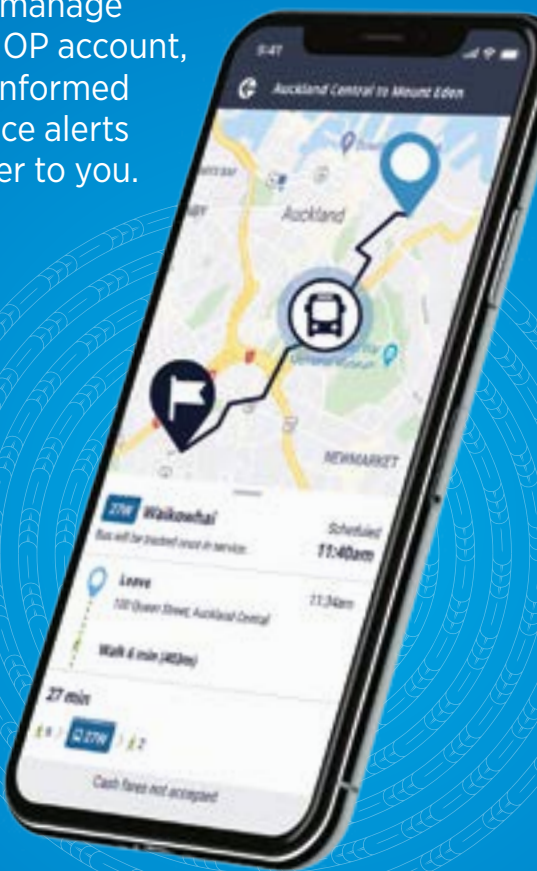

until

TRAIN	19:10	19:14	19:19	19:22	19:25	19:28	19:30	19:37	19:40	19:43	19:45	19:51	19:54	19:56	19:59	20:04	20:24
TRAIN	19:30	19:34	19:39	19:42	19:45	19:48	19:50	19:57	20:00	20:03	20:05	20:11	20:14	20:16	20:19	20:24	20:44
TRAIN	20:00	20:04	20:09	20:12	20:15	20:18	20:20	20:27	20:30	20:33	20:35	20:41	20:44	20:46	20:49	20:54	21:14
TRAIN	20:30	20:34	20:39	20:42	20:45	20:48	20:50	20:57	21:00	21:03	21:05	21:11	21:14	21:16	21:19	21:24	21:44
TRAIN	21:00	21:04	21:09	21:12	21:15	21:18	21:20	21:27	21:30	21:33	21:35	21:41	21:44	21:46	21:49	21:54	22:14
TRAIN	21:30	21:34	21:39	21:42	21:45	21:48	21:50	21:57	22:00	22:03	22:05	22:11	22:14	22:16	22:19	22:24	22:44
TRAIN	22:00	22:04	22:09	22:12	22:15	22:18	22:20	22:27	22:30	22:33	22:35	22:41	22:44	22:46	22:49	22:54	23:14
TRAIN	22:30	22:34	22:39	22:42	22:45	22:48	22:50	22:57	23:00	23:03	23:05	23:11	23:14	23:16	23:19	23:23	-

Travel tip: For additional train times via Ellerslie and Penrose refer to the Onehunga line timetable.
For additional train times via Ōtāhuhu, Middlemore and Papatoetoe refer to the Eastern line timetable.

Unlock Auckland with AT Mobile

Plan and track your journeys, manage your AT HOP account, and stay informed with service alerts that matter to you.

at.govt.nz/atmobile

Fare Zones & Boundaries

- Warkworth
- Waitākere
- Waiheke
- East Coast/South Rodney
- City
- Manukau North
- Lower North Shore
- Isthmus
- Manukau South