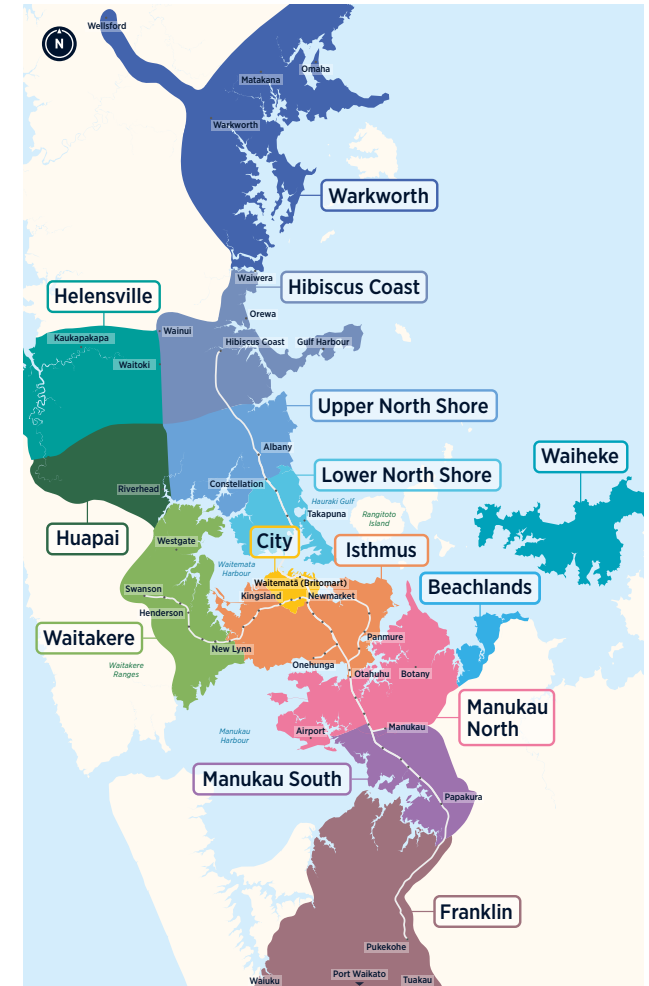

## Northern Bus Timetable

▶▶ 94

| 923

|| 924

| 926

| 928

## Routes

- 94 Beach Haven, Highbury, Onewa Rd, Northcote, Akoranga Station, Takapuna..... 2
- 923 Akoranga Station, Hillcrest, Northcote, Sylvan Ave, Wellesley St, City Centre (Mayoral Dr)..... 4
- 924 Hillcrest, Northcote, Lake Rd, Onewa Rd, Wellesley St, City Centre (Mayoral Dr) (Monday to Friday morning peak only)..... 7
- 926 Glenfield, Hillcrest West, Akoranga Station ..... 8
- 928 Northcote Point, Northcote, North Shore Hospital, Smales Farm Station ..... 10

Other timetables available in this area that may interest you

Timetable	Routes
Devonport, Bayswater, Hauraki	<b>801, 802, 805, 806, 807, 814, Devonport Ferry, Bayswater Ferry</b>
Campbells Bay, Sunnynook, Milford, Takapuna	<b>82, 83, 842, 843, 845, 856, 871, 907</b>
Long Bay, Torbay, Browns Bay, Mairangi Bay	<b>83, 856, 861, 865, 878</b>
Beach Haven, Birkenhead	<b>94, 97B, 97R, 917, 931, 933, 941, 966, Beach Haven Ferry, Birkenhead Ferry</b>
Glenfield, Bayview, Windy Ridge	<b>95B, 95C, 906, 917, 939, 941, Birkenhead Ferry</b>
Greenhithe, Unsworth Heights, Wairau Valley	<b>120, 901, 906, 907</b>
Albany	<b>883, 884, 885, 861, 866, 888, 889, 917</b>
Hibiscus Coast	<b>128, 981, 982, 983, 984, 985, 986, 988, NX1, Gulf Harbour Ferry</b>
Hibiscus Coast Station, Albany Station, Britomart (Lower Albert St) via all Northern Busway stations	<b>NX1</b>
Albany Station, City universities, Wellesley St via all Northern Busway stations	<b>NX2</b>
Warkworth	<b>995, 996, 997, 998, 999</b>

## Fare Zones & Boundaries

- Warkworth
- Huapai
- Manukau North
- Hibiscus Coast
- Waitakere
- Manukau South
- Upper North Shore
- City
- Franklin
- Lower North Shore
- Isthmus
- Beachlands
- Helensville
- Waiheke