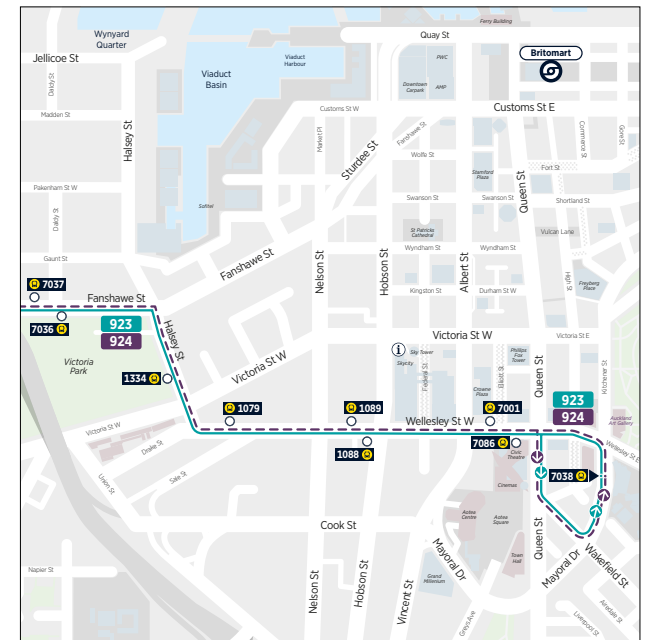

City Centre