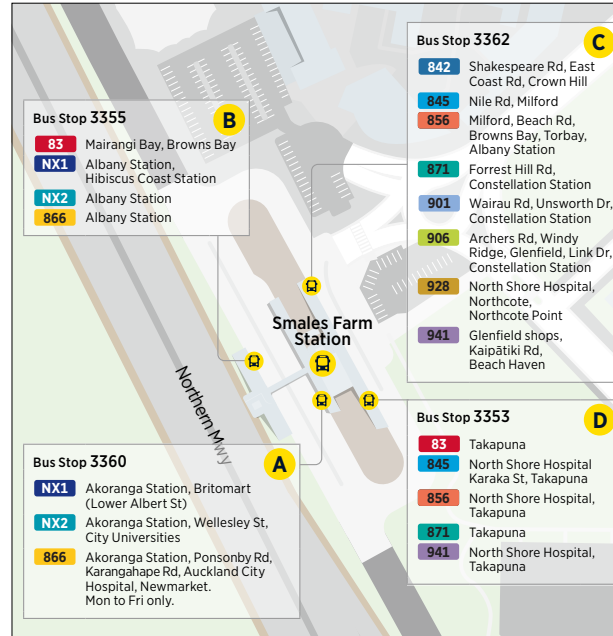

Smales Farm Bus Station