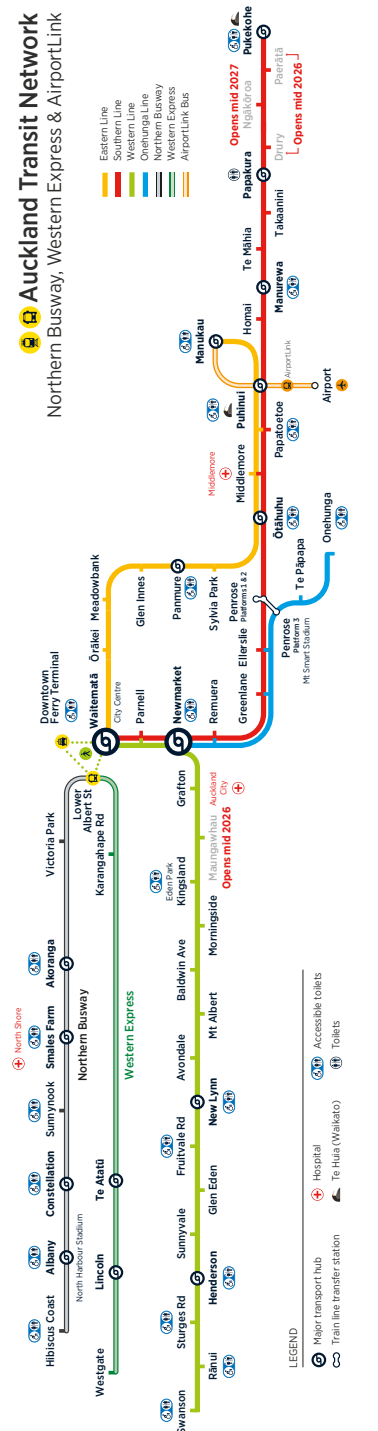

- 32 Ōtāhuhu Town Centre, Mt Wellington Highway, Sylvia Park
- 67A Ōtāhuhu Town Centre, Church St, Onehunga, Avondale, New Lynn
- 311 Ōtāhuhu station Māngere Bridge Loop
- 321 Ōtāhuhu Town Centre, Penrose, Ellerslie, Greenlane Clinical Centre, Auckland City Hospital, Waitematā
- 323 Ōtāhuhu Town Centre, Panama Rd, Carbine Rd, Panmure

Tūnga Pahi - Bus Stop 1771

- Drop off only

Tūnga Pahi - Bus Stop 1777

- 33 Ōtāhuhu Town Centre, Great South Rd, Hunters Corner, Manukau Station, Manurewa Interchange, Papakura
- 324 Ōtāhuhu Library, Ōtāhuhu Town Centre
- 325 Ōtāhuhu Town Centre, MIT Ōtara, Ōtara, Chapel Downs
- 327 Ōtāhuhu to Seaside Park
- 351 Ōtāhuhu Town Centre, Highbrook, Botany

Tūnga Pahi - Bus Stop 1773

- 32 Massey Rd, Māngere Town Centre
- 321 Middlemore Hospital
- 324 Landing Drive via Māngere Town Centre
- 325 Vine St, Wickman Way, Māngere Town Centre

Manukau Station

Tūnga Pahi - Bus Stop 2127

Auckland Transit Network
Northern Busway, Western Express & AirportLink

LEGEND
 Major transport hub
 Train line transfer station
 Hospital
 Te Hua (Waikato)
 Accessible toilets
 Toilets

Towards Waitematā
via Panmure