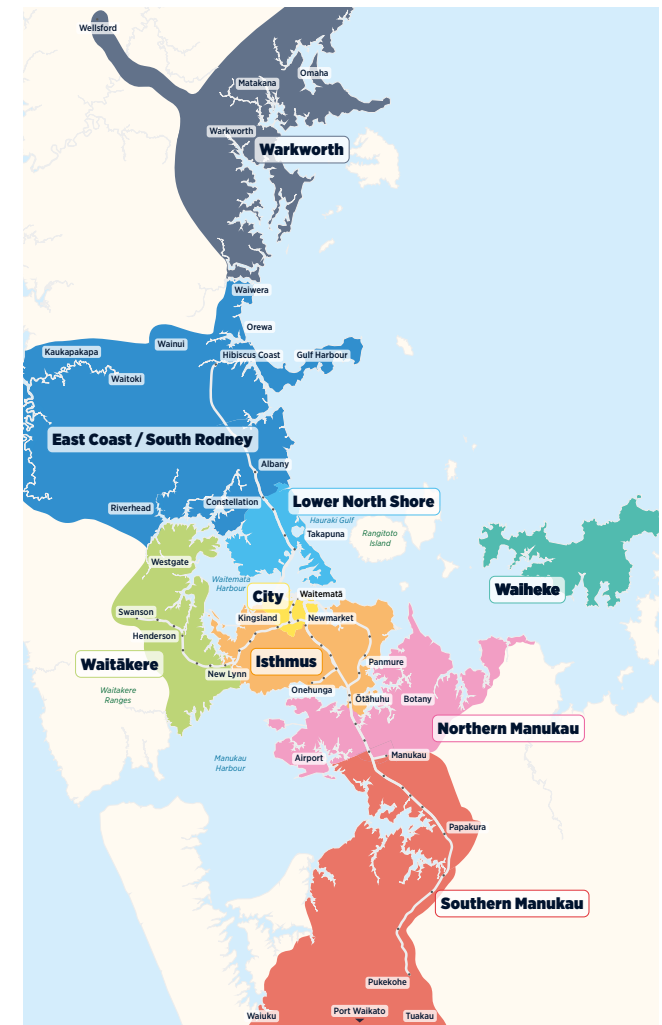

Fare Zones & Boundaries

Manukau to Waitematā

Eastern Train Timetable

- Manukau
- Puhinui
- Papatoetoe
- Middlemore
- Ōtāhuhu
- Sylvia Park
- Panmure
- Glen Innes
- Meadowbank
- Ōrākei
- Waitematā

Effective 14 June 2026

For more information on fares visit www.at.govt.nz/fares

KT • Key

- Ferry terminal
- Hospital
- Key station or connection point
- Park and Ride
- Train line - Underground
- Train line - Overground
- Train station

Tūnga Pahi - Bus Stop 1760

- 70 Ellerslie, Newmarket, Auckland City Hospital, Universities, Waitematā
- 72x Ellerslie-Panmure Hwy, Waitematā
- 751 Marua Rd, Remuera Rd, Newmarket

Ōtāhuhu Station

Tūnga Pahi - Bus Stop 1775

Tūnga Pahi - Bus Stop 1773

- 32 Massey Rd, Māngere Town Centre
- 321 Middlemore Hospital
- 324 Landing Drive via Māngere Town Centre
- 325 Vine St, Wickman Way, Māngere Town Centre

Manukau Station

Tūnga Pahi - Bus Stop 2127