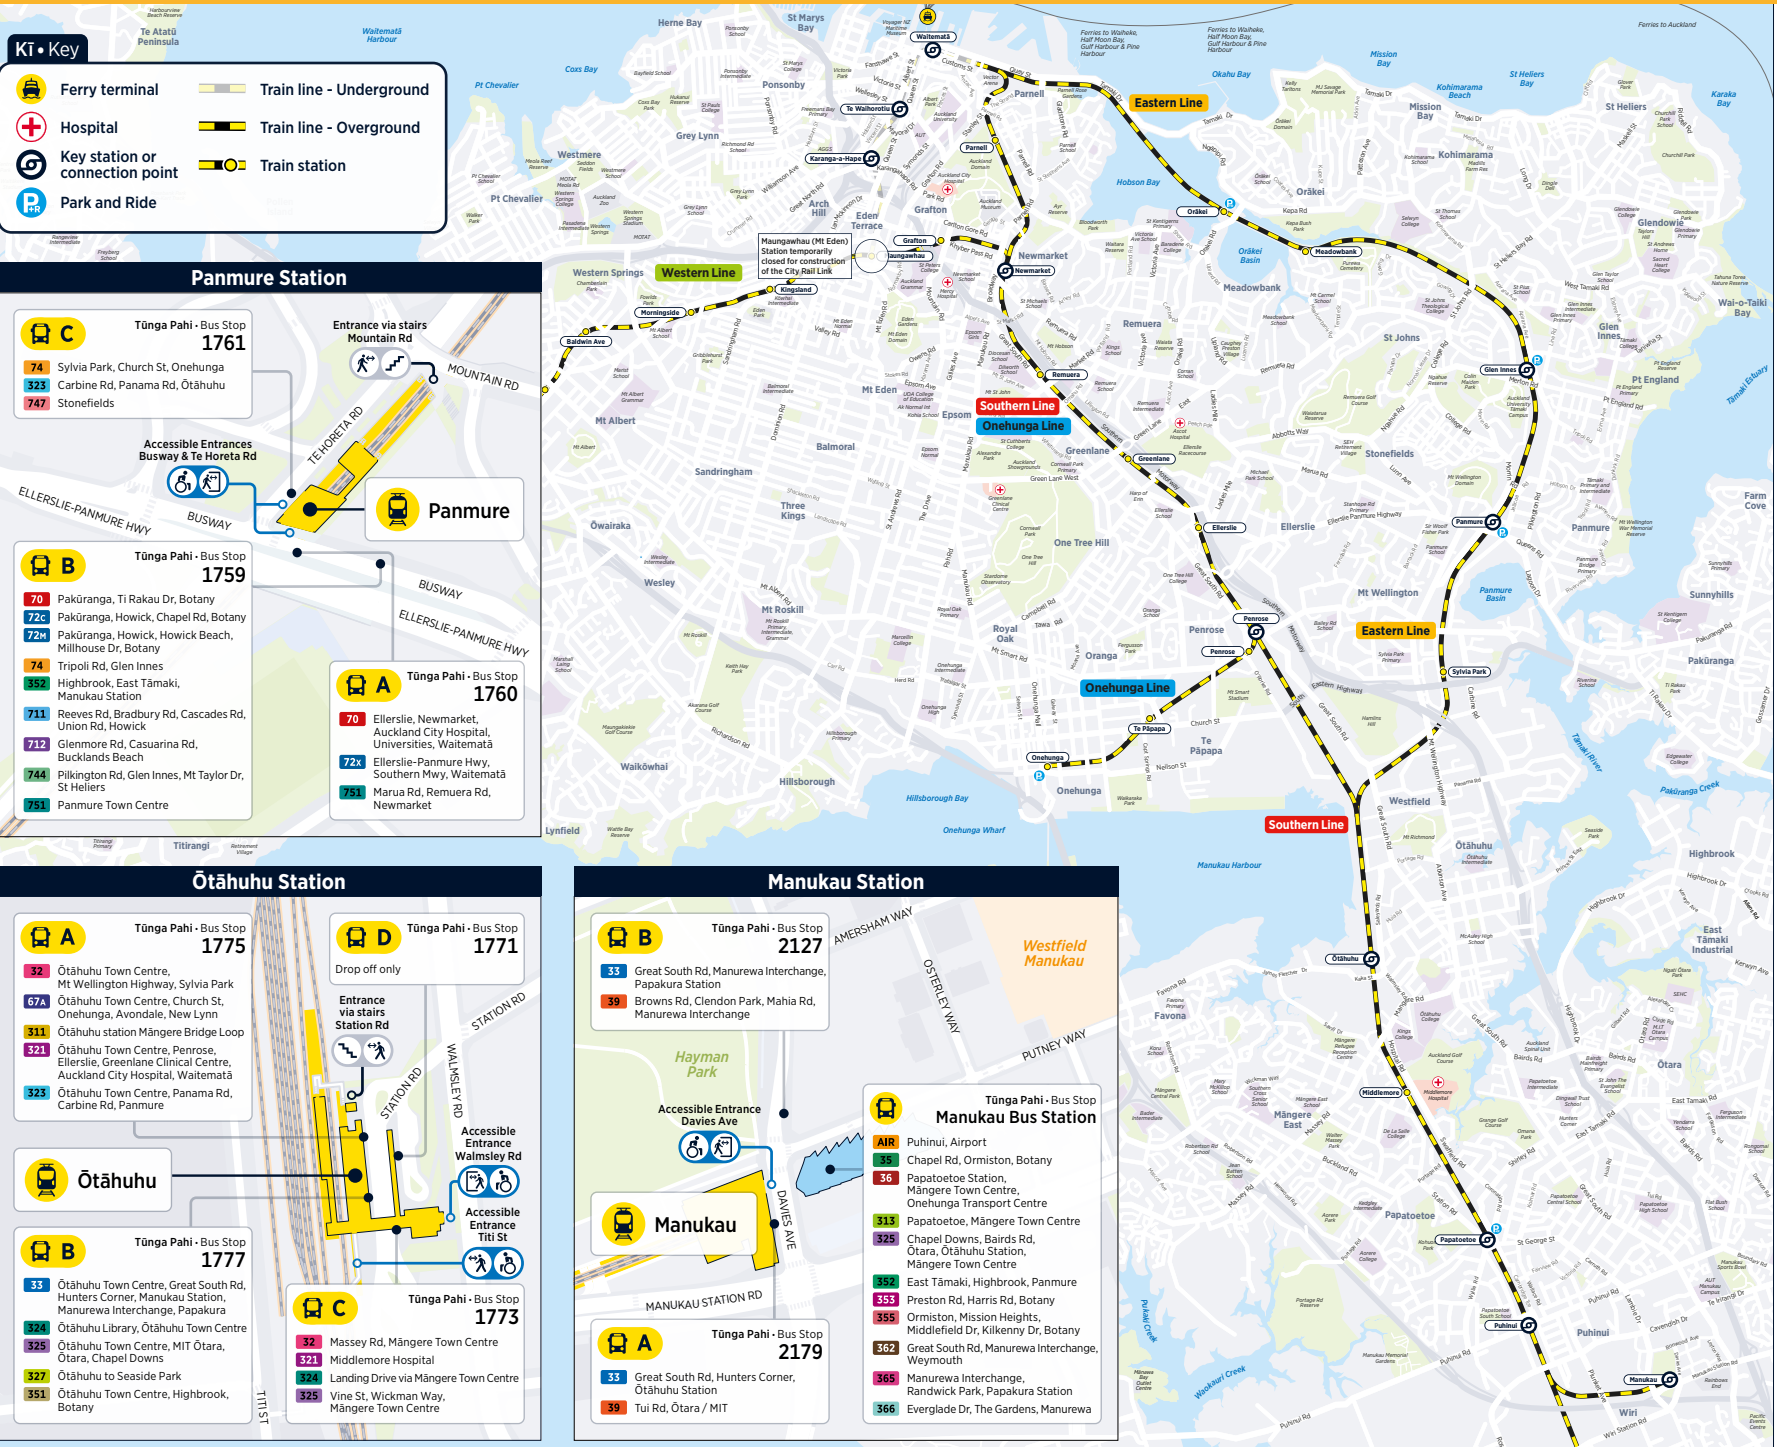

Tūnga Pahi - Bus Stop 1771

- Drop off only

Tūnga Pahi - Bus Stop 1777

- 33 Ōtāhuhu Town Centre, Great South Rd, Hunters Corner, Manukau Station, Manurewa Interchange, Papakura
- 324 Ōtāhuhu Library, Ōtāhuhu Town Centre
- 325 Ōtāhuhu Town Centre, MIT Ōtara, Ōtara, Chapel Downs
- 327 Ōtāhuhu to Seaside Park
- 351 Ōtāhuhu Town Centre, Highbrook, Botany

Tūnga Pahi - Bus Stop 1773

- 32 Massey Rd, Māngere Town Centre
- 321 Middlemore Hospital
- 324 Landing Drive via Māngere Town Centre
- 325 Vine St, Wickman Way, Māngere Town Centre

Manukau Station

Tūnga Pahi - Bus Stop 2127

Auckland Transit Network
Northern Busway, Western Express & AirportLink

LEGEND
 Major transport hub
 Train line transfer station
 Hospital
 Te Hua (Waikato)
 Accessible toilets
 Toilets

Towards Waitematā
via Panmure