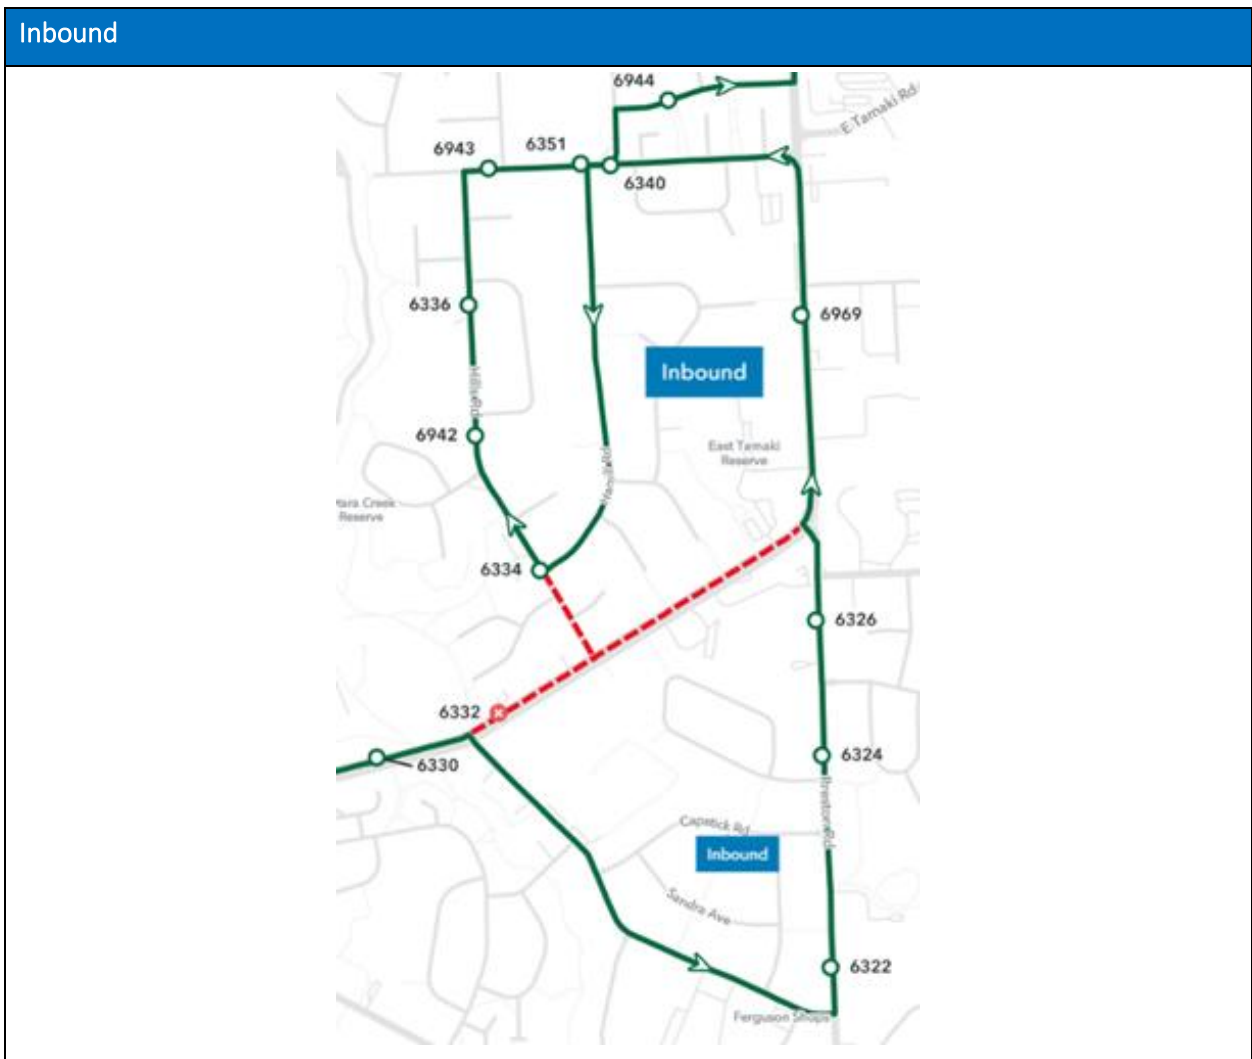

East Tamaki Otara Anzac Dawn Parade 2026

5:30am to 8:30am

Inbound

Outbound

DETOUR FOR: 314

INBOUND	OUTBOUND
<i>As normal Ormiston Rd:</i>	<i>Starting at East Tamaki Rd</i>
<i>LEFT Preston Rd</i>	<i>RIGHT Ferguson Rd</i>
<i>RIGHT Ferguson Rd</i>	<i>LEFT Preston Rd</i>
<i>LEFT East Tamaki Rd</i>	<i>RIGHT Ormiston Rd</i>
<i>Continue as normal</i>	<i>Continue as normal</i>

Stop Code	Stop Impacted	Redirect To	Active Services Affected	Active Services NOT Affected	Inbound or Outbound
Stop ID: 6949	East Tamaki Shops	Stop ID: 6335 – Preston Road/East Tamaki Road	314		<i>Inbound</i>
Stop ID: 6946	Hills Road	Stop ID: 6337– Preston Road/East Tamaki Road	314		<i>Inbound</i>
Stop ID: 6339	Church of The Nazarene	Stop ID:6337– Preston Road/East Tamaki Road	314		<i>Inbound</i>
Stop ID: 6332	Church of The Nazarene	Stop ID: 6330 – Otara Creek Reserve	314		<i>Outbound</i>
Stop ID: 2424	Hills Road	Stop ID: 6330– Otara Creek Reserve	314		<i>Outbound</i>
Stop ID: 2464	East Tamaki Shops	Stop ID: 2464 – East Tamaki Methodist Church	314		<i>Outbound</i>

DETOUR FOR: 31	
INBOUND	OUTBOUND
<i>As normal onto East Tamaki Rd</i>	<i>As normal onto Hills Rd</i>
<i>RIGHT Ferguson Rd</i>	<i>LEFT Hamill Rd</i>
<i>LEFT Preston Rd</i>	<i>RIGHT Johnstons Rd</i>
<i>Left Johnstons Rd</i>	<i>RIGHT East Tamaki Rd</i>
<i>LEFT Hamill Rd</i>	<i>RIGHT Ferguson Rd</i>
<i>RIGHT Hills Rd</i>	<i>LEFT East Tamaki Rd</i>
<i>Right Johnstons Rd</i>	<i>Continue as normal</i>
<i>LEFT Pearl Baker Drive</i>	
<i>Continue as normal</i>	

Outbound

Stop Code	Stop Impacted	Redirect To	Active Services Affected	Active Services NOT Affected	Inbound or Outbound
Stop ID: 6343	Hills Court Village	Stop ID: 6345 – Williams Crescent	31		<i>Outbound</i>
Stop ID: 6339	Church Of The Nazarene	Stop ID: 6337 – Otamariki Park	31		<i>Outbound</i>
Stop ID: 6332	Church Of The Nazarene	Stop ID: 6330 – Otara Creek reserve	31		<i>Inbound</i>