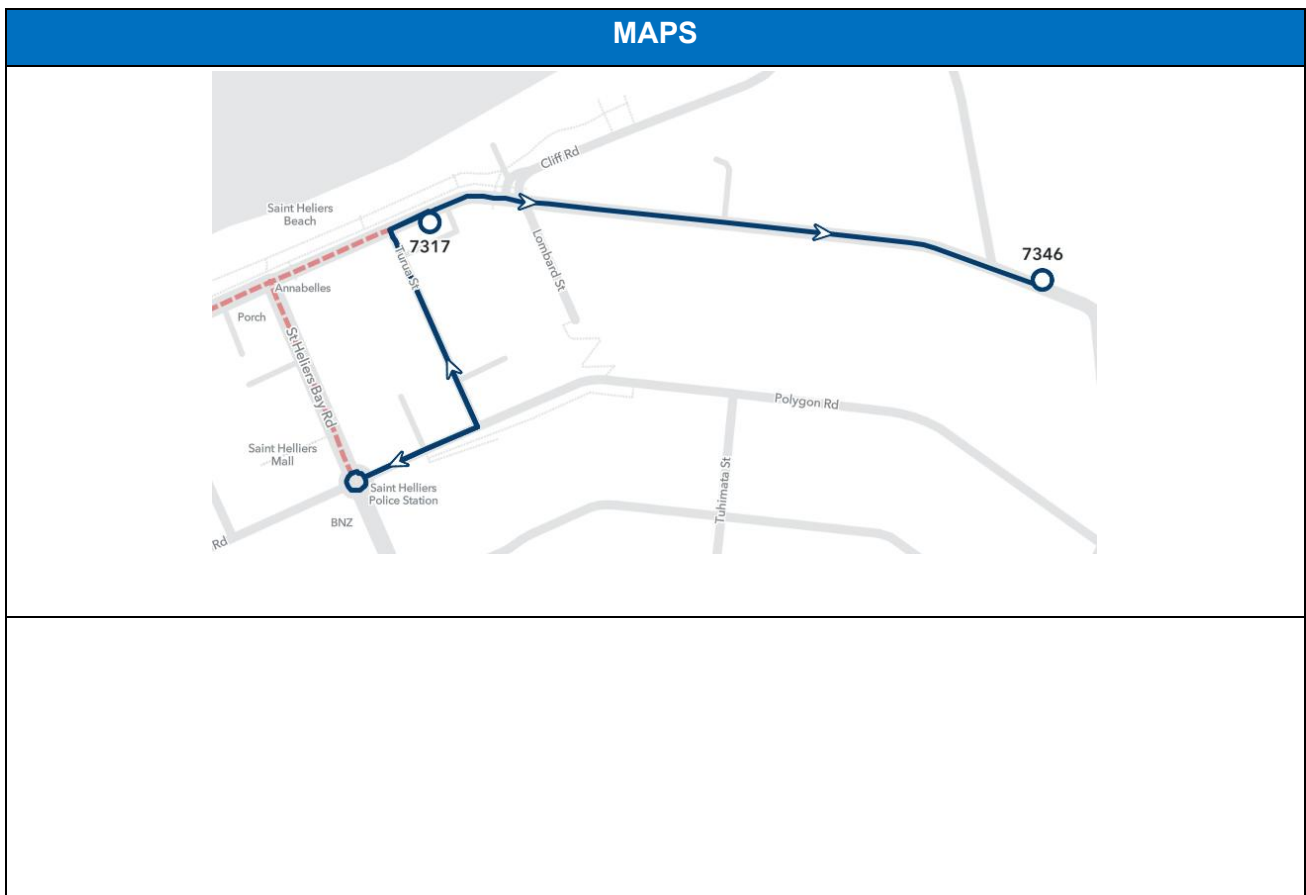

St Heliers ANZAC Parade 2026

8:30am – 1:00pm

DETOUR FOR: 744 Panmure to St Heliers via Glen Innes	
Inbound	Outbound
<i>As normal</i>	<i>Start route at stop 7346 Rarangi Rd</i>
	<i>Continue route as normal</i>
REPOSITIONING ROUTE	
<i>Start at Stop 7317 Turua Street</i>	
<i>LEFT Turua Street</i>	
<i>RIGHT Polygon Road</i>	
<i>U-turn at roundabout back onto Polygon Road</i>	
<i>LEFT Turua Street</i>	
<i>RIGHT Tamaki Drive</i>	
<i>Continue until Stop ID 7346 Rurangi Street</i>	

OUTBOUND:

Stop Impacted	Stop Name	Redirect To	Active Services Affected	Active Services NOT Affected	Inbound or Outbound
7344	Stop B St Heliers	7346 Rurangi Street	744		OUT

DETOUR FOR: 783 Eastern Bays Loop

INBOUND (Clockwise)	OUTBOUND (Anit-clockwise)
<i>As normal until Tamaki Drive after Long Drive</i>	<i>Start at stop ID 7317</i>
<i>Use Stop 7340 Tamaki Drive</i>	<i>LEFT Turua Street</i>
<i>RIGHT The Parade</i>	<i>RIGHT Polygon Rd</i>
<i>LEFT Goldie St</i>	<i>Continue STRAIGHT through roundabout</i>
<i>RIGHT Polygon Rd</i>	<i>LEFT Goldie Street</i>
<i>Continue STRAIGHT through Roundabout</i>	<i>RIGHT The Parade</i>
<i>LEFT Turua Street</i>	<i>LEFT Tamaki Drive</i>
<i>RIGHT Tamaki Drive</i>	<i>Continue on normal route</i>
<i>Continue on normal route</i>	

DETOUR FOR: 775 Glendowie to Britomart

INBOUND	OUTBOUND
<i>As normal until Tamaki Drive</i>	<i>Normal Route until bus stop ID 7317</i>
<i>Use Stop 7340 Tamaki Drive</i>	<i>LEFT Turua Street</i>
<i>RIGHT The Parade</i>	<i>RIGHT Polygon Rd</i>
<i>LEFT Goldie St</i>	<i>Continue STRAIGHT through roundabout</i>