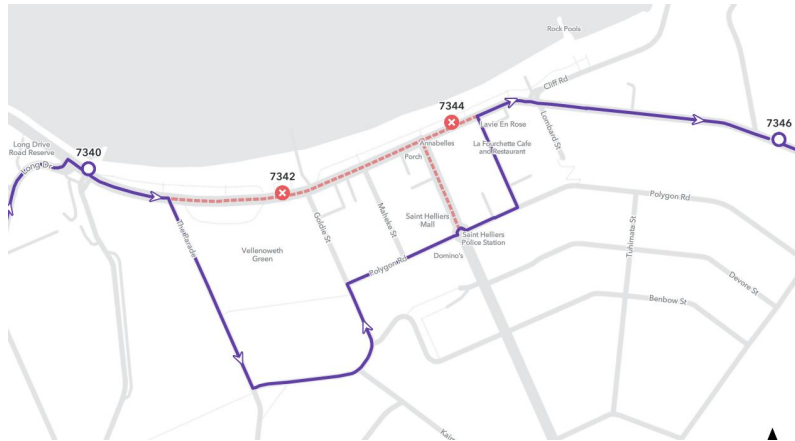

MAPS

INBOUND: