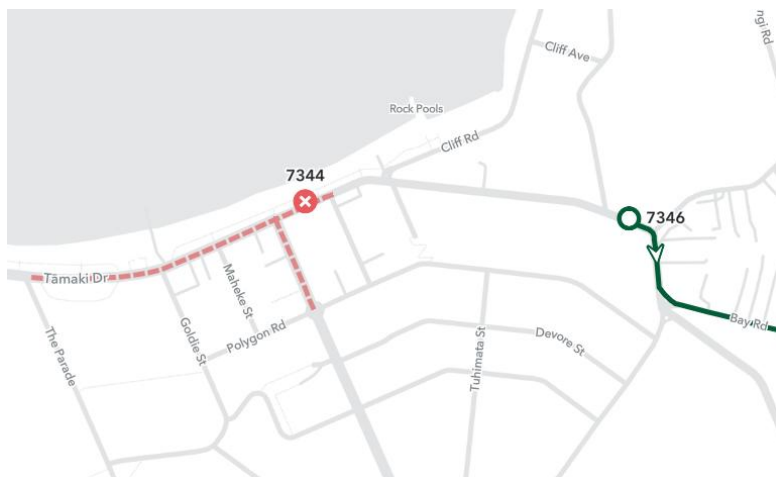

St Heliers ANZAC Parade 2026

8:30am – 1:00pm

DETOUR FOR: 744 Panmure to St Heliers via Glen Innes	
Inbound	Outbound
<i>As normal</i>	<i>Start route at stop 7346 Rarangi Rd</i>
	<i>Continue route as normal</i>
REPOSITIONING ROUTE	
<i>Start at Stop 7317 Turua Street</i>	
<i>LEFT Turua Street</i>	
<i>RIGHT Polygon Road</i>	
<i>U-turn at roundabout back onto Polygon Road</i>	
<i>LEFT Turua Street</i>	
<i>RIGHT Tamaki Drive</i>	
<i>Continue until Stop ID 7346 Rurangi Street</i>	

OUTBOUND:

Stop Impacted	Stop Name	Redirect To	Active Services Affected	Active Services NOT Affected	Inbound or Outbound
7344	Stop B St Heliers	7346 Rurangi Street	744		OUT

DETOUR FOR: 783 Eastern Bays Loop

DETOUR FOR: 775 Glendowie to Britomart

INBOUND	OUTBOUND
<i>As normal until Tamaki Drive</i>	<i>Normal Route until bus stop ID 7317</i>
<i>Use Stop 7340 Tamaki Drive</i>	<i>LEFT Turua Street</i>
<i>RIGHT The Parade</i>	<i>RIGHT Polygon Rd</i>
<i>LEFT Goldie St</i>	<i>Continue STRAIGHT through roundabout</i>

<i>RIGHT Polygon Rd</i>	<i>LEFT Goldie Street</i>
<i>Continue STRAIGHT through Roundabout</i>	<i>RIGHT The Parade</i>
<i>LEFT Turua Street</i>	<i>LEFT Tamaki Drive</i>
<i>RIGHT Tamaki Drive</i>	<i>Continue on normal route</i>
<i>Continue on normal route</i>	