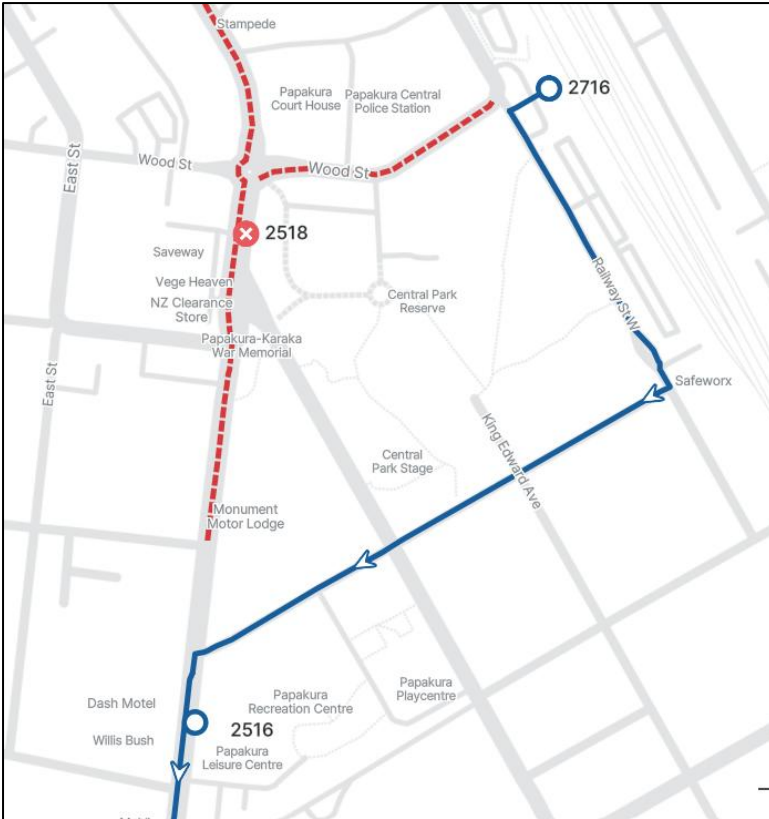

Papakura ANZAC Parade 2026

5am to 12pm

DETOUR FOR: 373	
INBOUND	OUTBOUND
Normal route to Opaheke Rd	Normal route to Papakura Station
RIGHT Chapel Street	Exit and LEFT Railway Street West
LEFT Railway St West	RIGHT Chapel
Enter Papakura Station as per normal	LEFT Opaheke Rd
Continue normal route	Continue normal route

DETOUR FOR: 376, 378

Loop Service

Continue normal route to Papakura Station

Exit and LEFT Railway St West

RIGHT Chapel Street

LEFT Great South Road

Continue normal route

On return Normal route to Bus Stop 2705 - Papakura Leisure Centre on Great South Road

RIGHT Chapel Street

LEFT Railway St West

Use Papakura Station

Continue normal route

OUTBOUND

DETOUR FOR: 395	
INBOUND	OUTBOUND
Continue normal route till bus stop 2705 on Great South Rd	Exit Papakura Station and LEFT Railway St W
RIGHT Chapel St	RIGHT Chapel St
LEFT Railway St West	LEFT Great South Rd
Enter Papakura Station as per normal and End of Service	Continue normal route

INBOUND

OUTBOUND

DETOUR FOR: RBS (if operational)	
INBOUND	OUTBOUND
<i>normal route on to Great South Road</i>	<i>Normal Route</i>
<i>RIGHT Chapel Street</i>	
<i>LEFT Railway Street West</i>	
<i>Use Bus Stop 2553</i>	
<i>LEFT Broadway</i>	
<i>RIGHT East Street</i>	
<i>Continue normal route</i>	