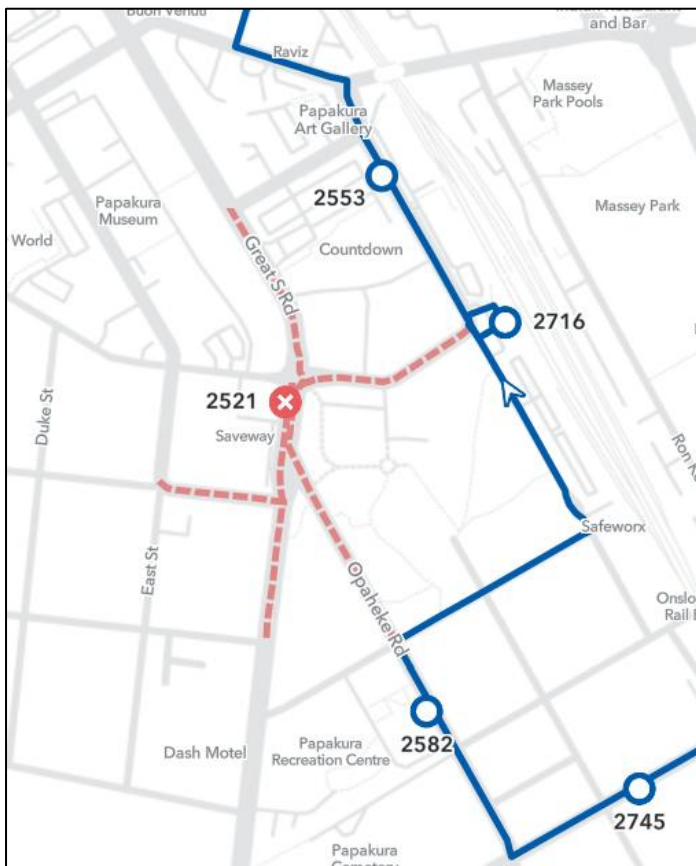

Papakura ANZAC Parade 2026

5am to 12pm

DETOUR FOR: 373	
INBOUND	OUTBOUND
Normal route to Opaheke Rd	Normal route to Papakura Station
RIGHT Chapel Street	Exit and LEFT Railway Street West
LEFT Railway St West	RIGHT Chapel
Enter Papakura Station as per normal	LEFT Opaheke Rd
Continue normal route	Continue normal route

INBOUND