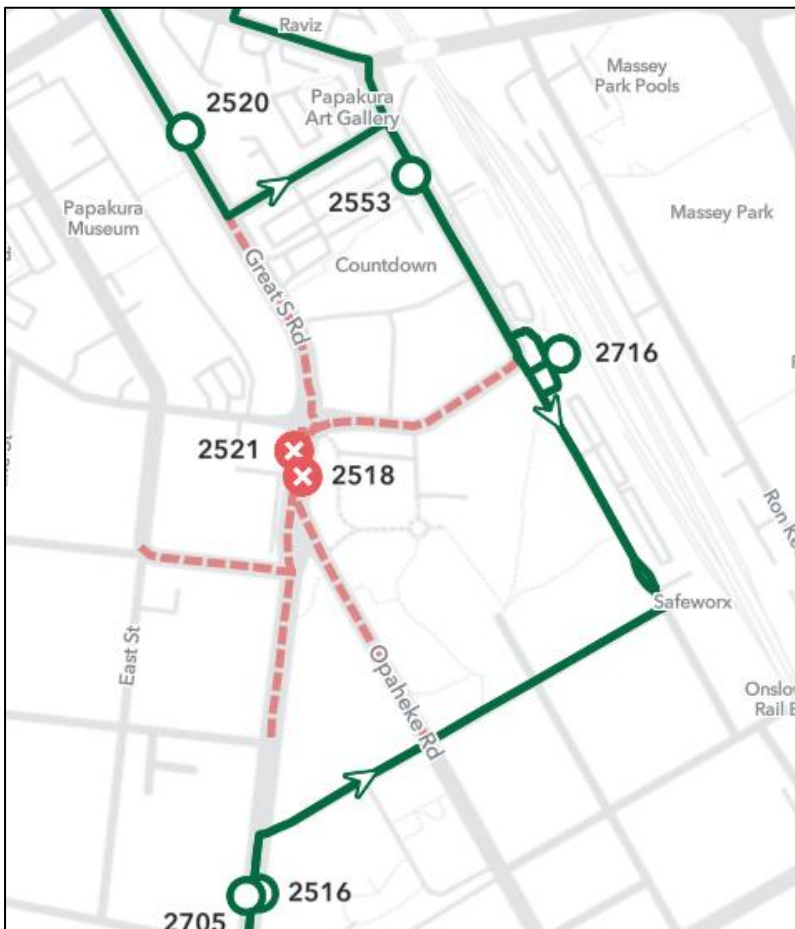

Papakura ANZAC Parade 2026

5am to 12pm

DETOUR FOR: 373	
INBOUND	OUTBOUND
Normal route to Opaheke Rd	Normal route to Papakura Station
RIGHT Chapel Street	Exit and LEFT Railway Street West
LEFT Railway St West	RIGHT Chapel
Enter Papakura Station as per normal	LEFT Opaheke Rd
Continue normal route	Continue normal route

DETOUR FOR: 376, 378

Loop Service

Continue normal route to Papakura Station

Exit and LEFT Railway St West

RIGHT Chapel Street

LEFT Great South Road

Continue normal route

On return Normal route to Bus Stop 2705 - Papakura Leisure Centre on Great South Road

RIGHT Chapel Street

LEFT Railway St West

Use Papakura Station

Continue normal route

OUTBOUND

DETOUR FOR: 395	
INBOUND	OUTBOUND
Continue normal route till bus stop 2705 on Great South Rd	Exit Papakura Station and LEFT Railway St W
RIGHT Chapel St	RIGHT Chapel St
LEFT Railway St West	LEFT Great South Rd
Enter Papakura Station as per normal and End of Service	Continue normal route

INBOUND

OUTBOUND

DETOUR FOR: RBS (if operational)	
INBOUND	OUTBOUND
<i>normal route on to Great South Road</i>	<i>Normal Route</i>
<i>RIGHT Chapel Street</i>	
<i>LEFT Railway Street West</i>	
<i>Use Bus Stop 2553</i>	
<i>LEFT Broadway</i>	
<i>RIGHT East Street</i>	
<i>Continue normal route</i>	