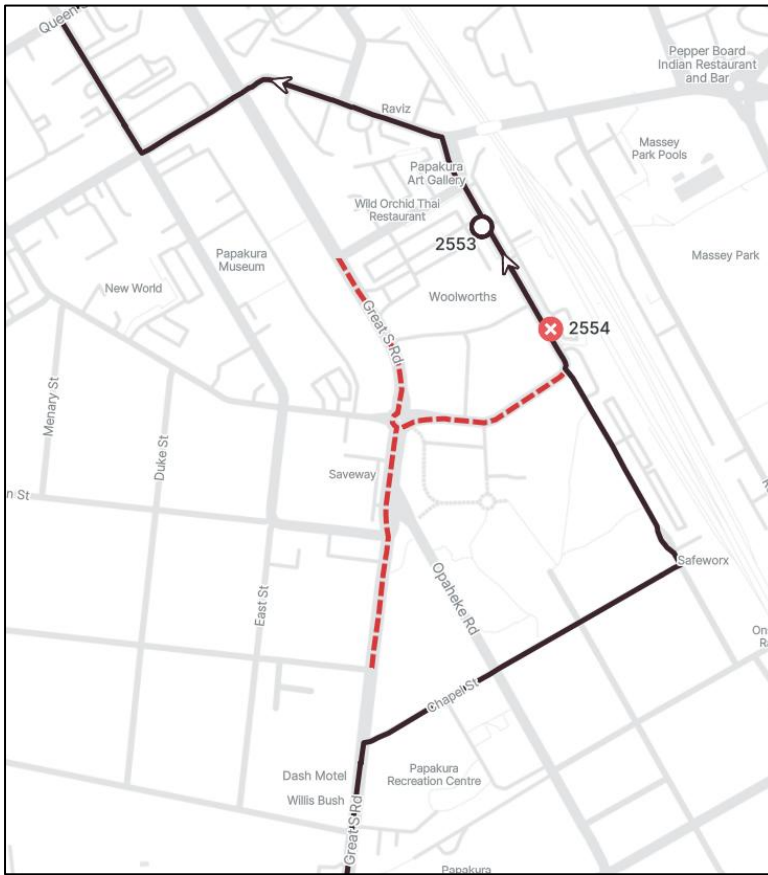

INBOUND

BUS STOPS IMPACTED

Stop ID	Stop Name	Redirect To	Active Services Affected	Active Services NOT Affected	Inbound or Outbound
2554	Papakura Station	2553 – Woolworths Papakura	RBS	N/A	Inbound