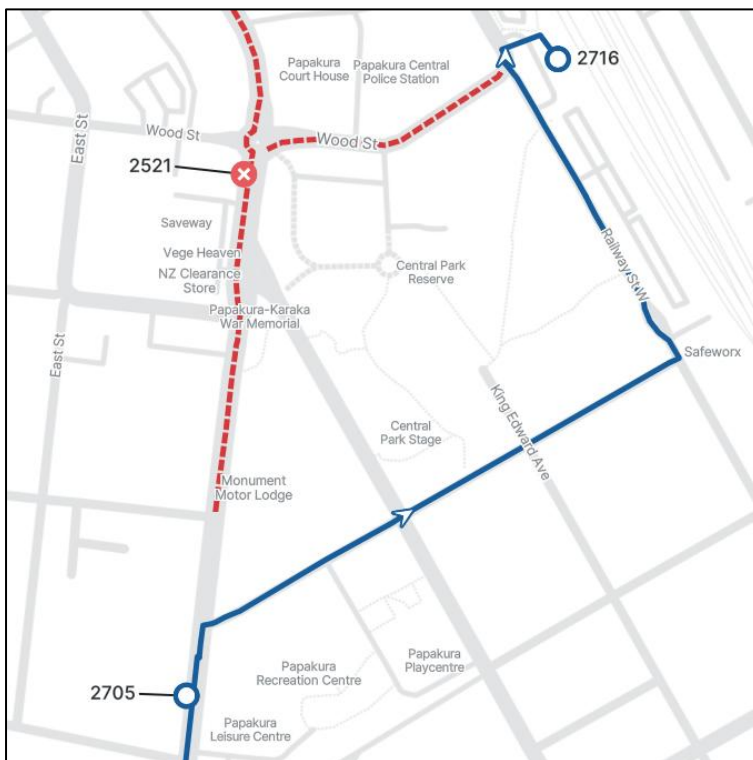

Papakura ANZAC Parade 2026

5am to 12pm

DETOUR FOR: 373	
INBOUND	OUTBOUND
Normal route to Opaheke Rd	Normal route to Papakura Station
RIGHT Chapel Street	Exit and LEFT Railway Street West
LEFT Railway St West	RIGHT Chapel
Enter Papakura Station as per normal	LEFT Opaheke Rd
Continue normal route	Continue normal route

DETOUR FOR: 376, 378

Loop Service

Continue normal route to Papakura Station

Exit and LEFT Railway St West

RIGHT Chapel Street

LEFT Great South Road

Continue normal route

On return Normal route to Bus Stop 2705 - Papakura Leisure Centre on Great South Road

RIGHT Chapel Street

LEFT Railway St West

Use Papakura Station

Continue normal route

OUTBOUND

DETOUR FOR: 395	
INBOUND	OUTBOUND
Continue normal route till bus stop 2705 on Great South Rd	Exit Papakura Station and LEFT Railway St W
RIGHT Chapel St	RIGHT Chapel St
LEFT Railway St West	LEFT Great South Rd
Enter Papakura Station as per normal and End of Service	Continue normal route

INBOUND

OUTBOUND

DETOUR FOR: RBS (if operational)	
INBOUND	OUTBOUND
<i>normal route on to Great South Road</i>	<i>Normal Route</i>
<i>RIGHT Chapel Street</i>	
<i>LEFT Railway Street West</i>	
<i>Use Bus Stop 2553</i>	
<i>LEFT Broadway</i>	
<i>RIGHT East Street</i>	
<i>Continue normal route</i>	