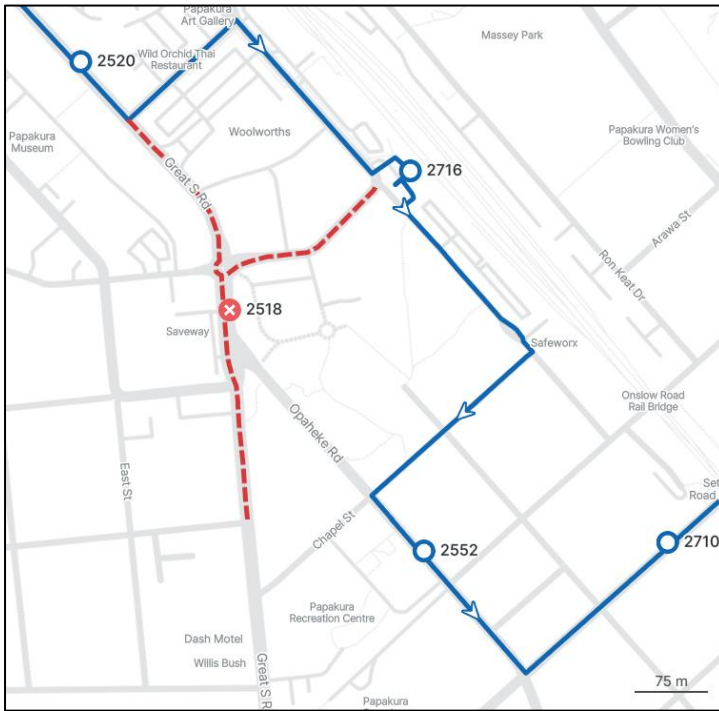

OUTBOUND

BUS STOPS IMPACTED				
Stop ID and Stop Name	Redirect To	Active Services Affected	Active Services NOT Affected	Inbound or Outbound
2521 Central Park Reserve	2716 – Papakura Station	373, 376, 378, 395	N/A	Inbound
2518 Central Park Reserve	2716 – Papakura Station	373, 376, 378, 395	N/A	Outbound